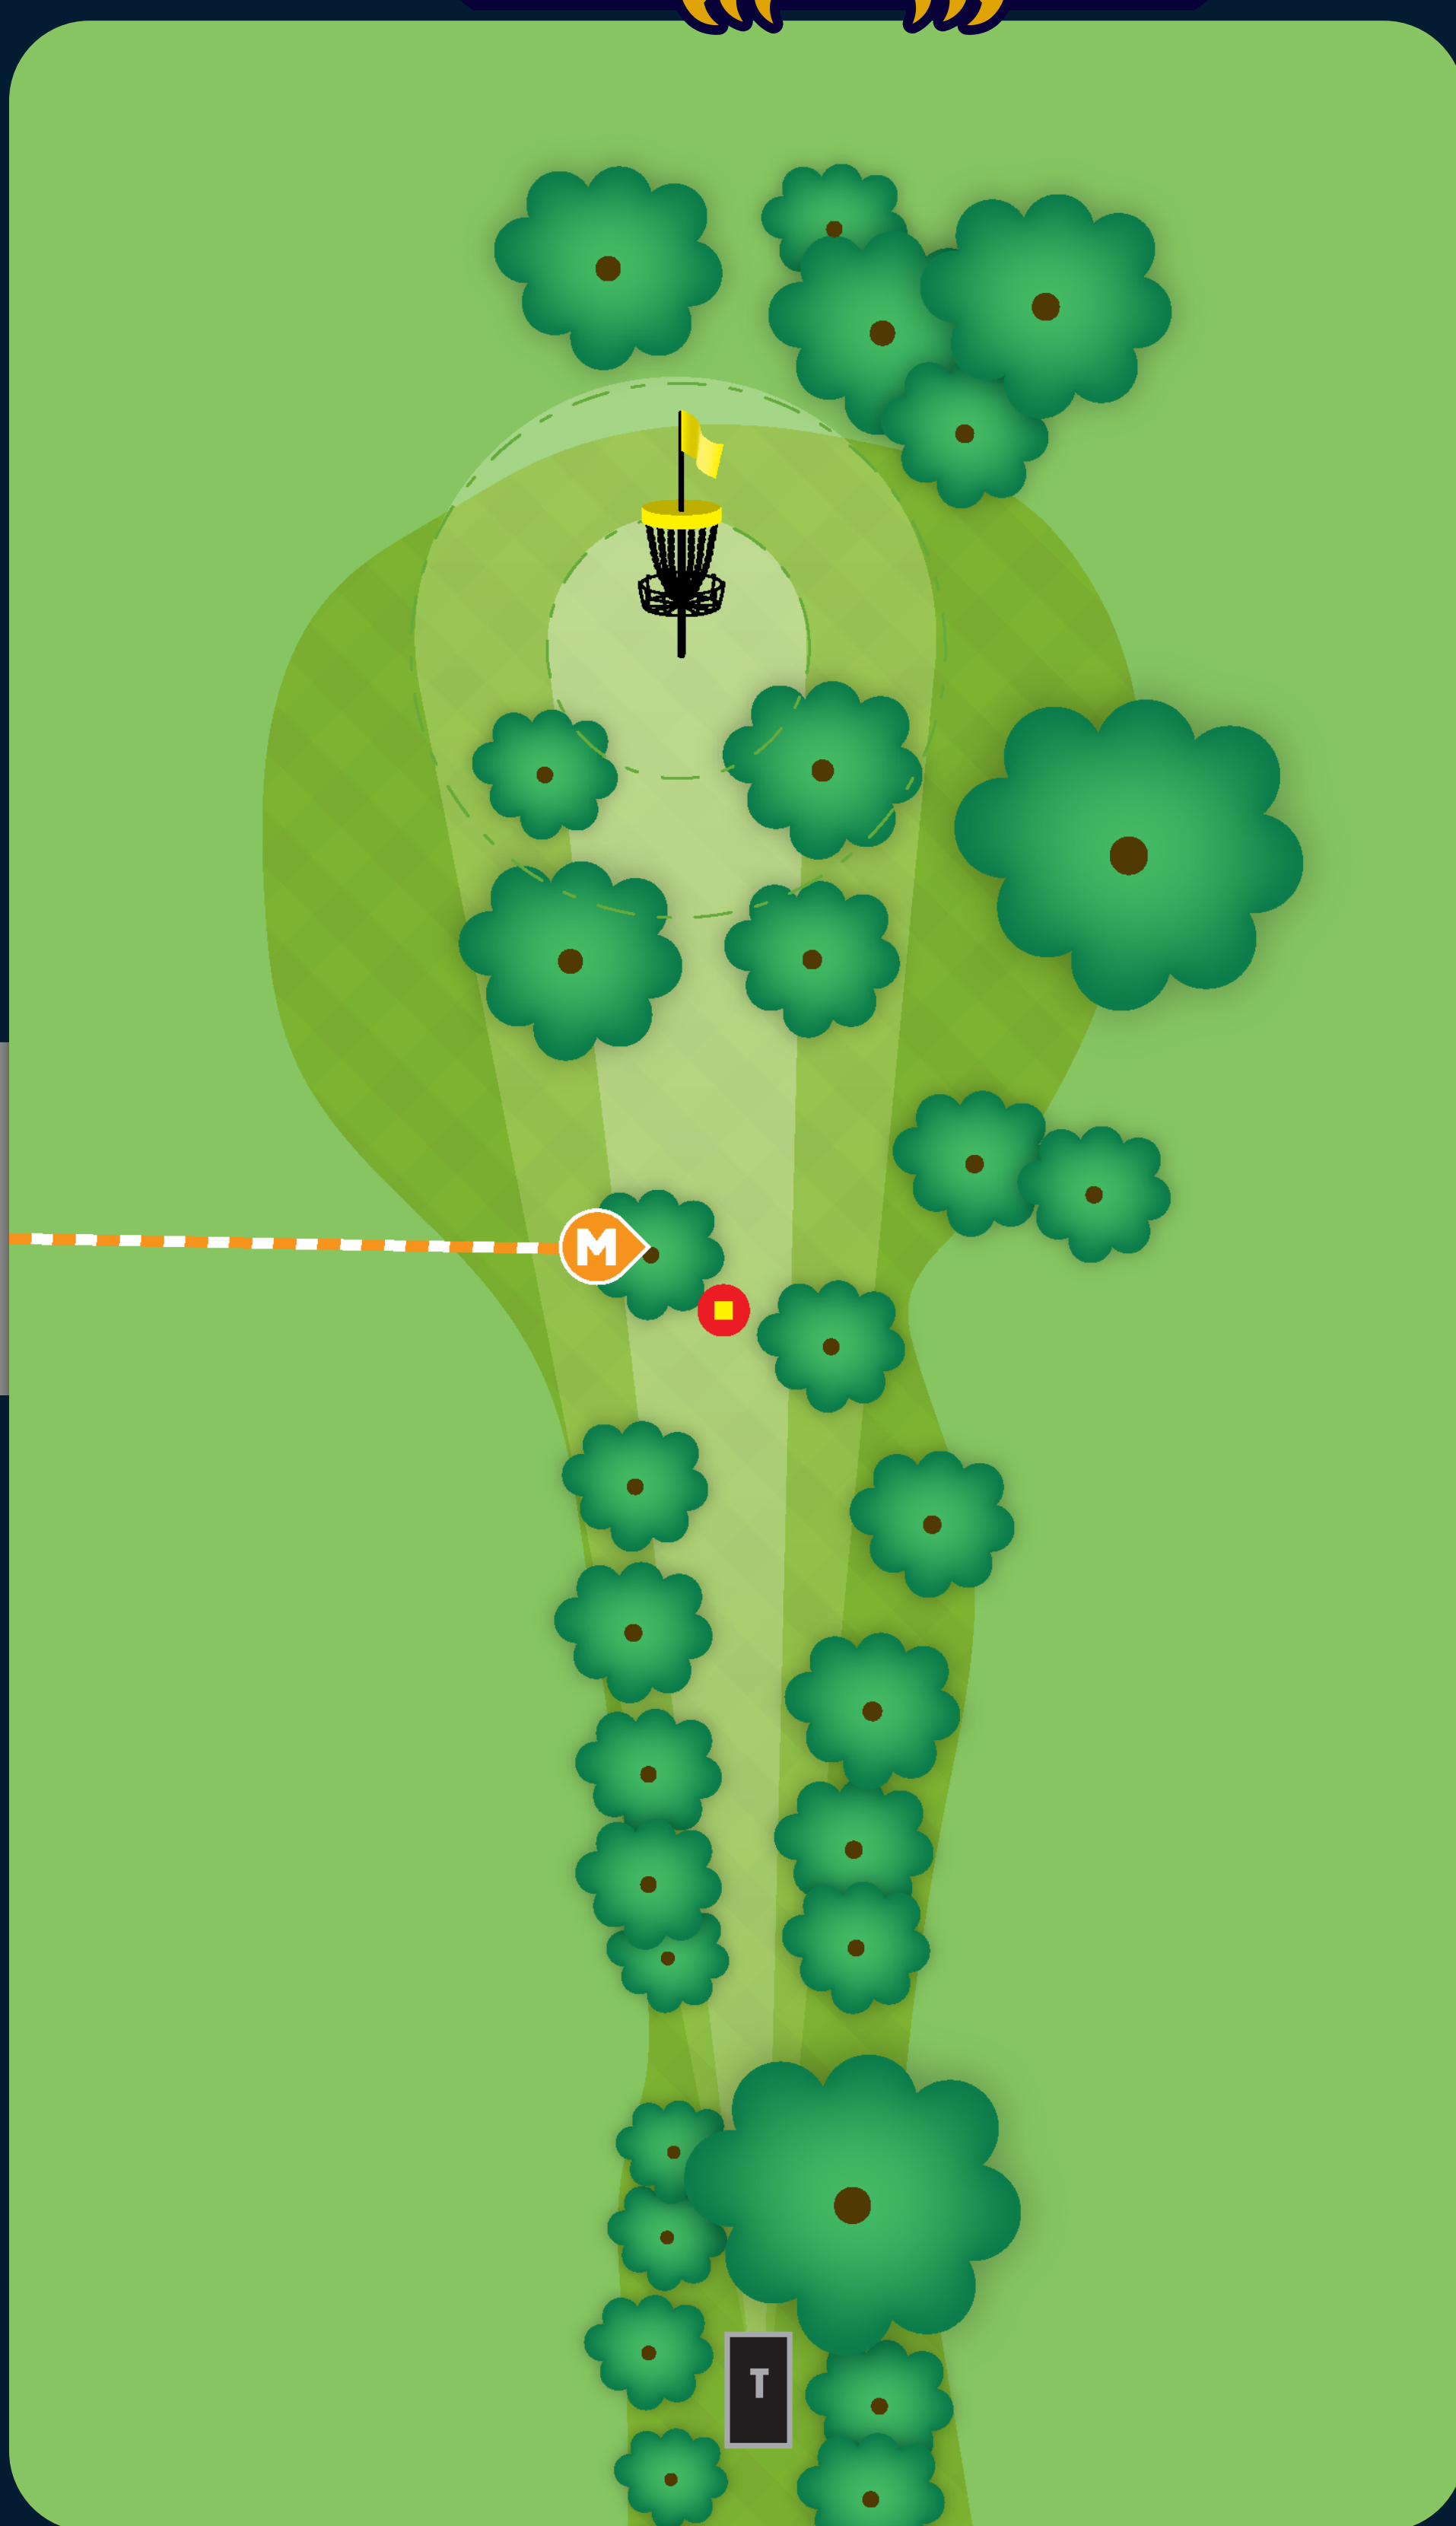

4

PAR

3

249 FEET
76 METERS

NORTH
CAROLINA