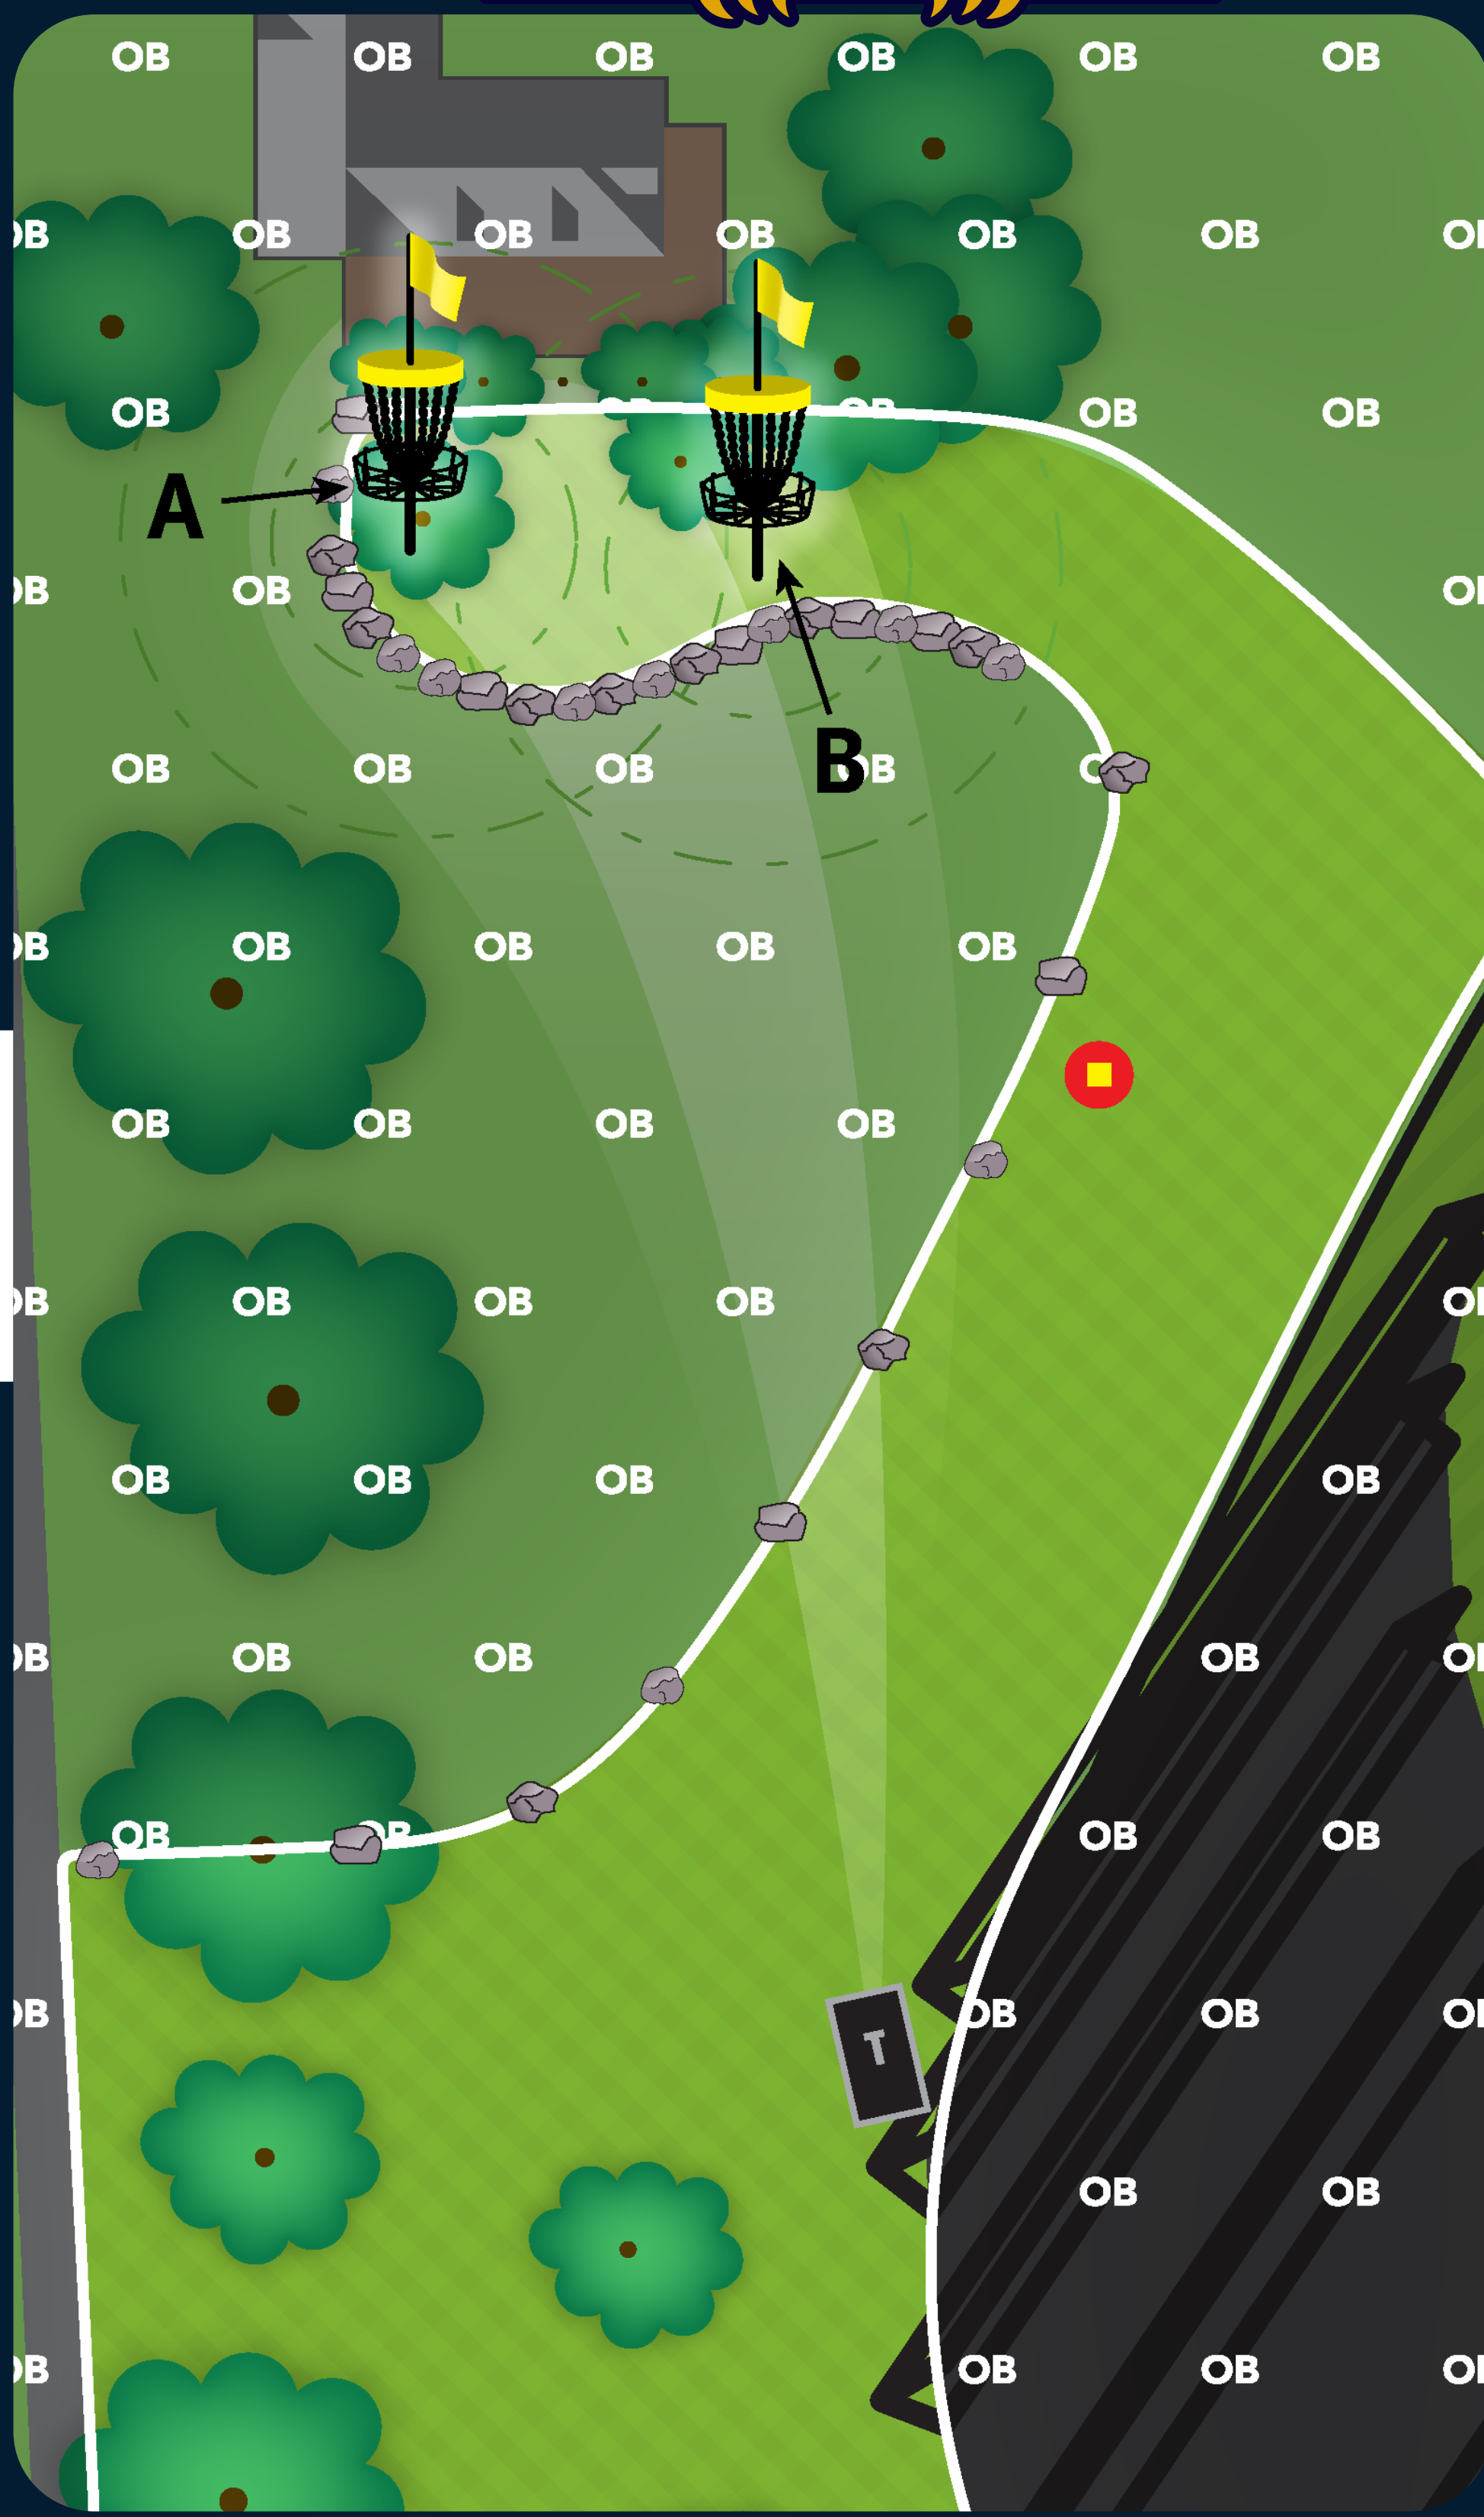

9

PAR

3

A
321 FEET

B
304 FEET

98/93 METERS

PENNSYLVANIA