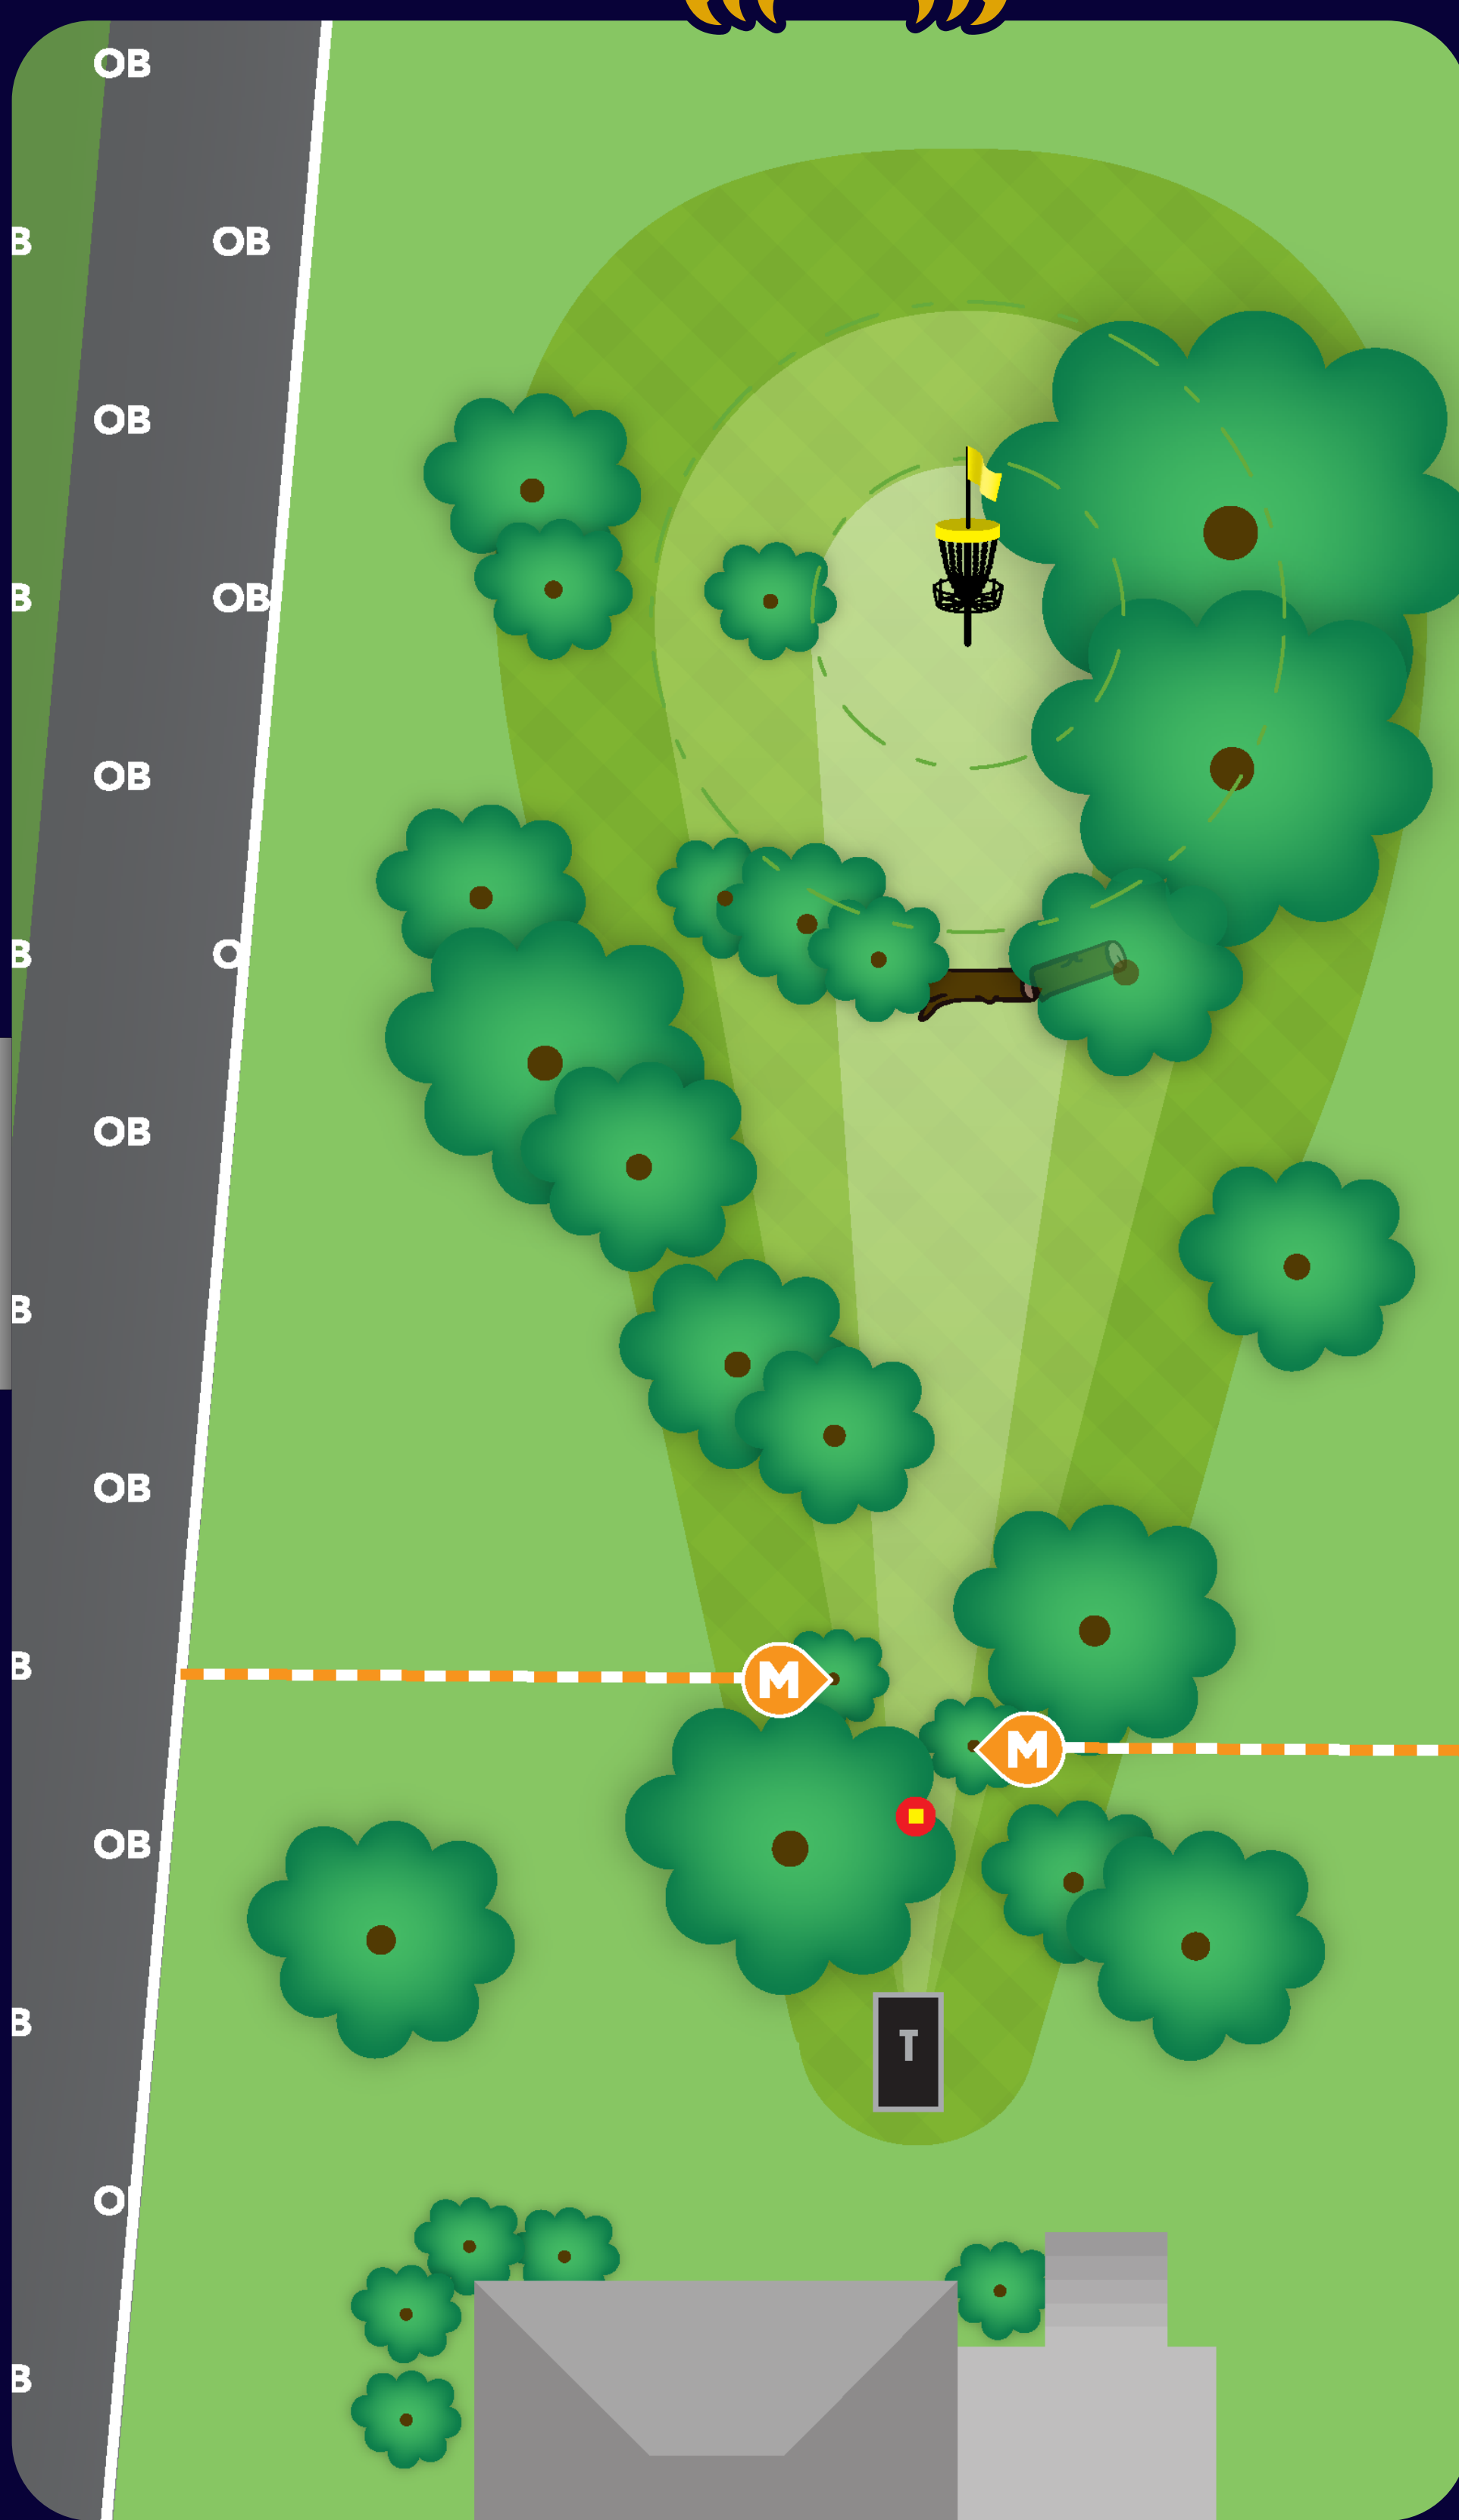

TPWDGC CADDIE GUIDE

2025 DRAFT

PDGA | MAJOR

WINTHROP ARENA

1

PAR

3

283 FEET
86 METERS

MARYLAND

Out of Bounds (Rule 806.02) - Marked by WHITE line left of fairway and beyond.

Mandatory (Rule 804.01) - Discs may not enter the restricted space to the right or left of marked trees in fairway.

Drop Spot for either missed mandatory marked in fairway near first mandatory.