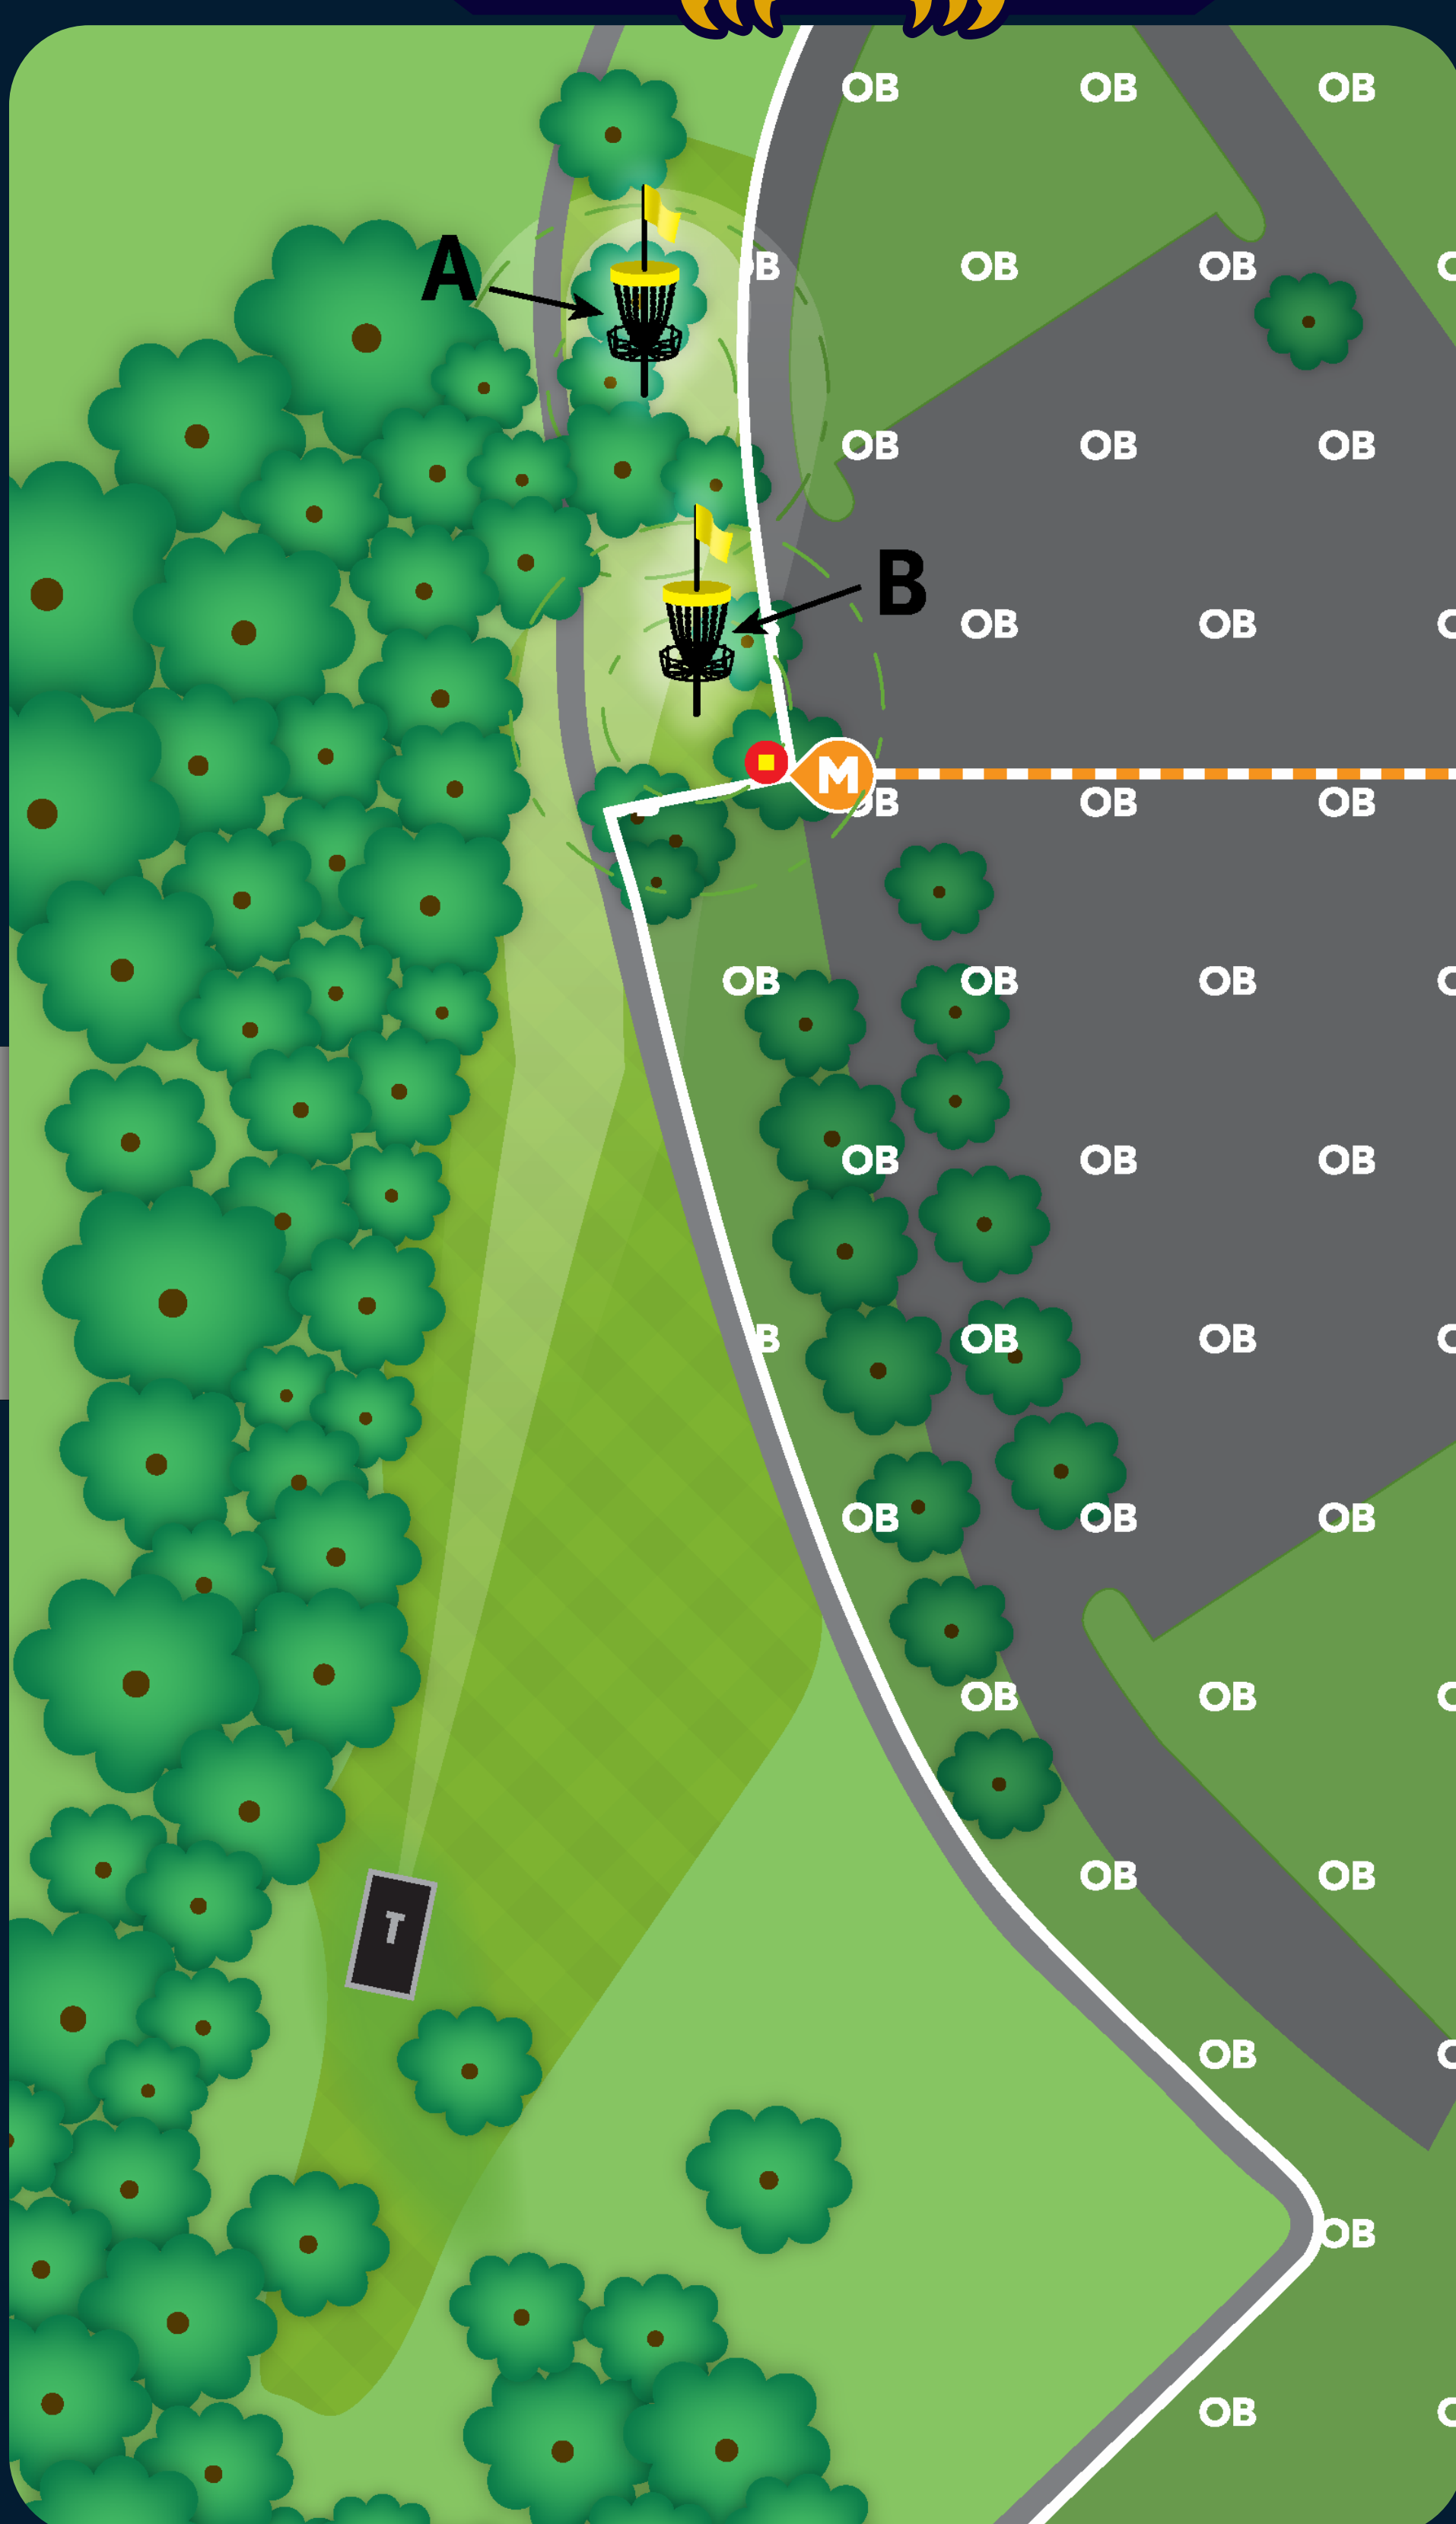

# 4

**A** 657 FEET

**B** 552 FEET  
200/168 METERS

INDIANA

Out of Bounds (Rule 806.02) – Marked by WHITE line right of fairway.

Mandatory (Rule 804.01) – Discs may not enter the restricted space to the right of marked tree in fairway.