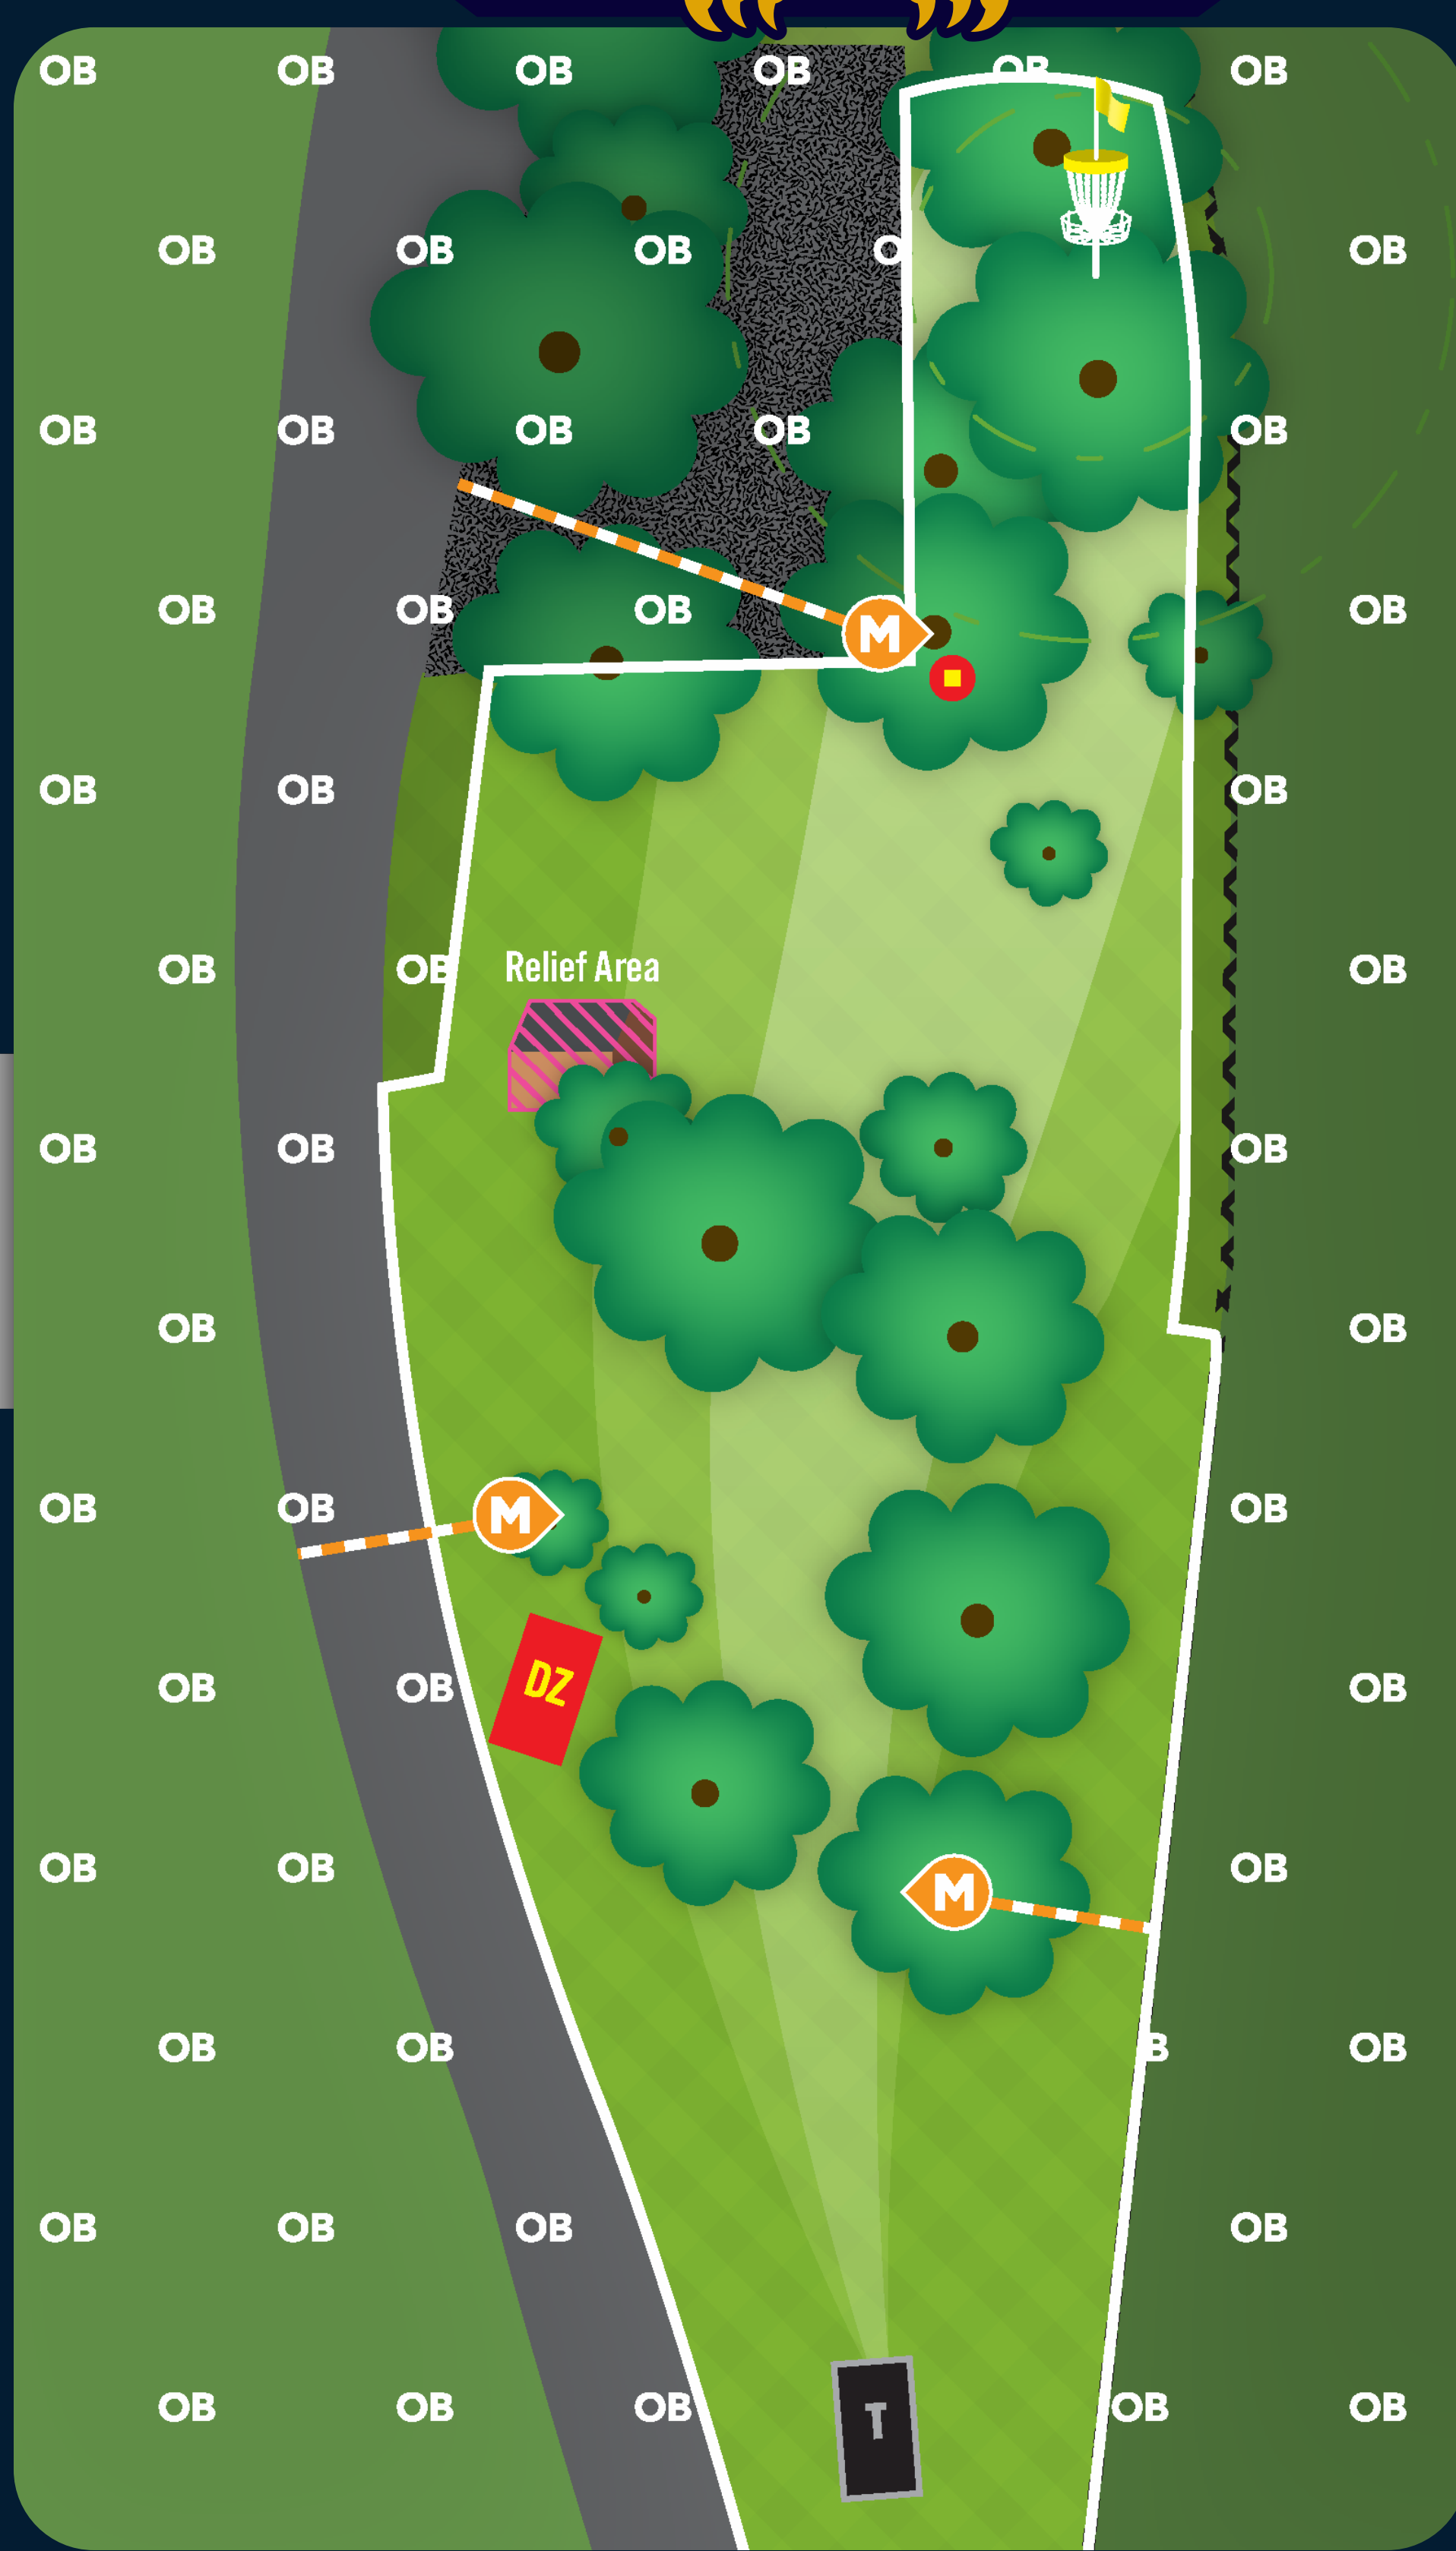

Drop Spot for either missed mandatory marked in fairway near first mandatory.

## WINTHROP ARENA

2

PAR

4

542 FEET  
165 METERS

OREGON

Out of Bounds (Rule 806.02) - Marked by WHITE line left, right and long of fairway.

Mandatory #1 (Rule 804.01) - Discs may not enter the restricted space to the right of marked tree in fairway.

Drop Zone for Mandatory #1 is the tee.

Mandatory #2 (Rule 804.01) - Discs may not enter the restricted space to the left of marked mandatory tree in fairway.

Drop Zone for Mandatory #2 is the MPO tee.

Mandatory #3 (Rule 804.01) - Discs may not enter the restricted space to the left of marked tree approaching green.