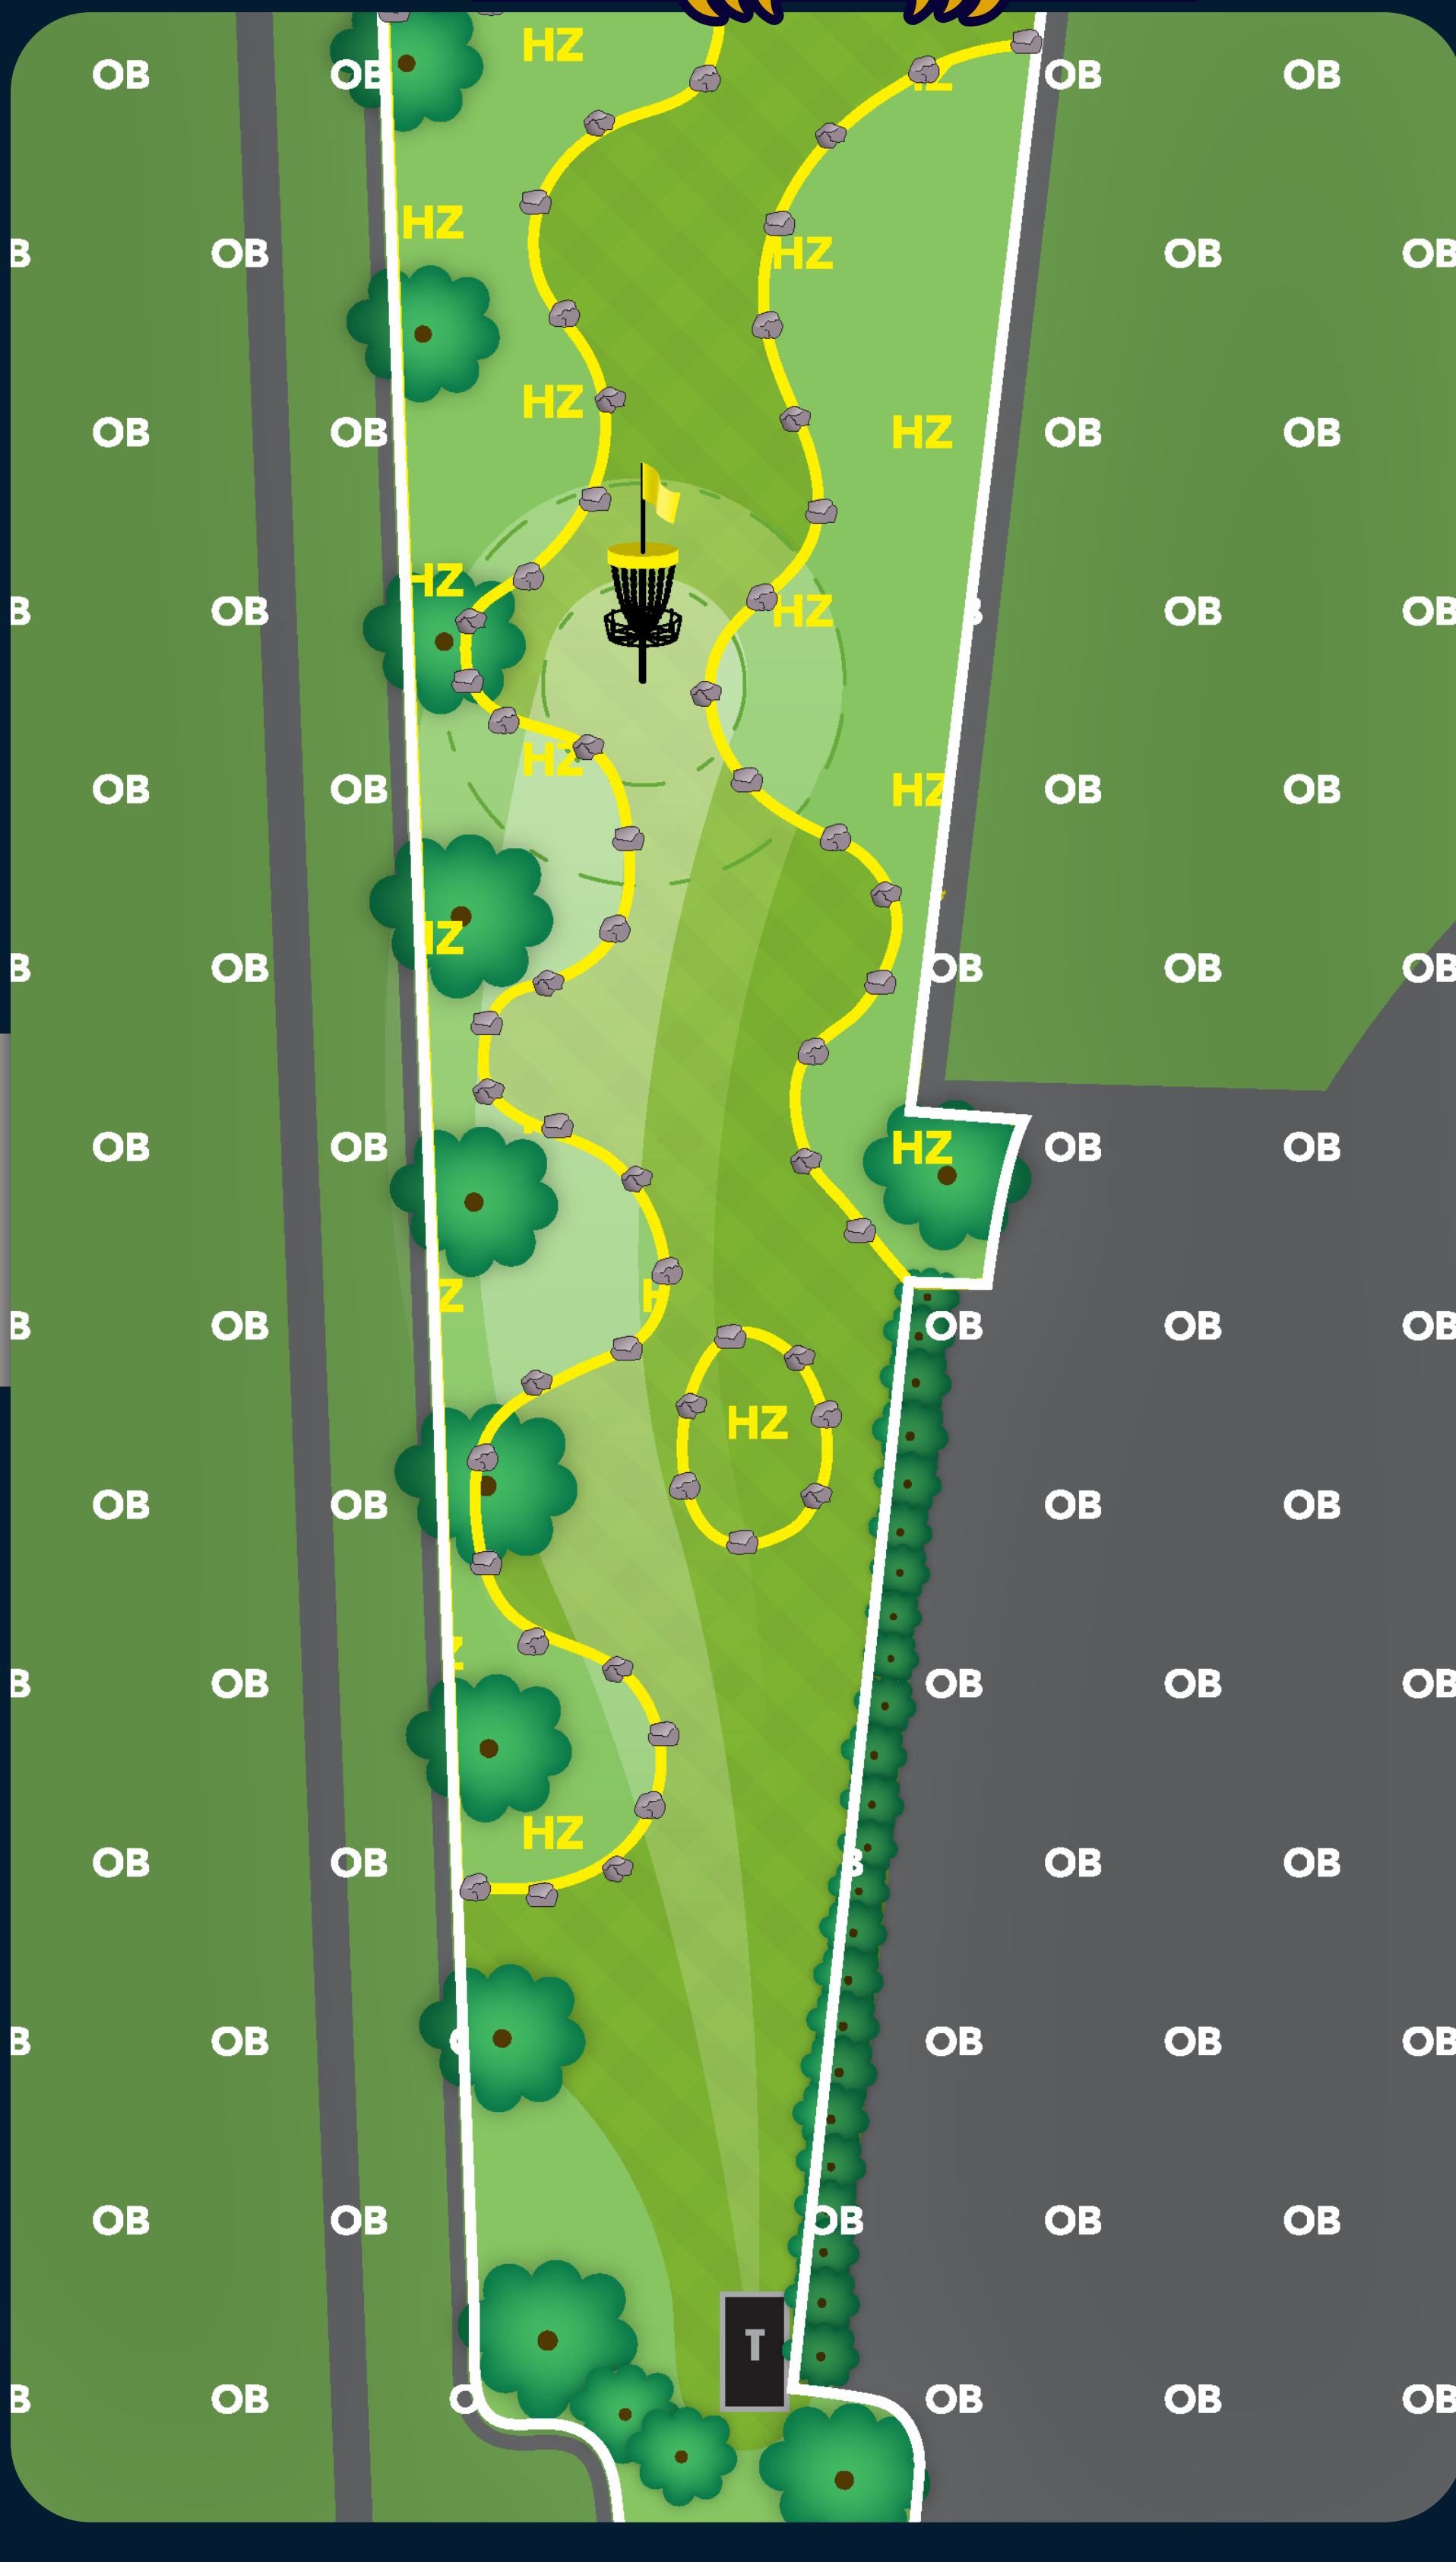

11

PAR

4

598 FEET
182 METERS

CALIFORNIA