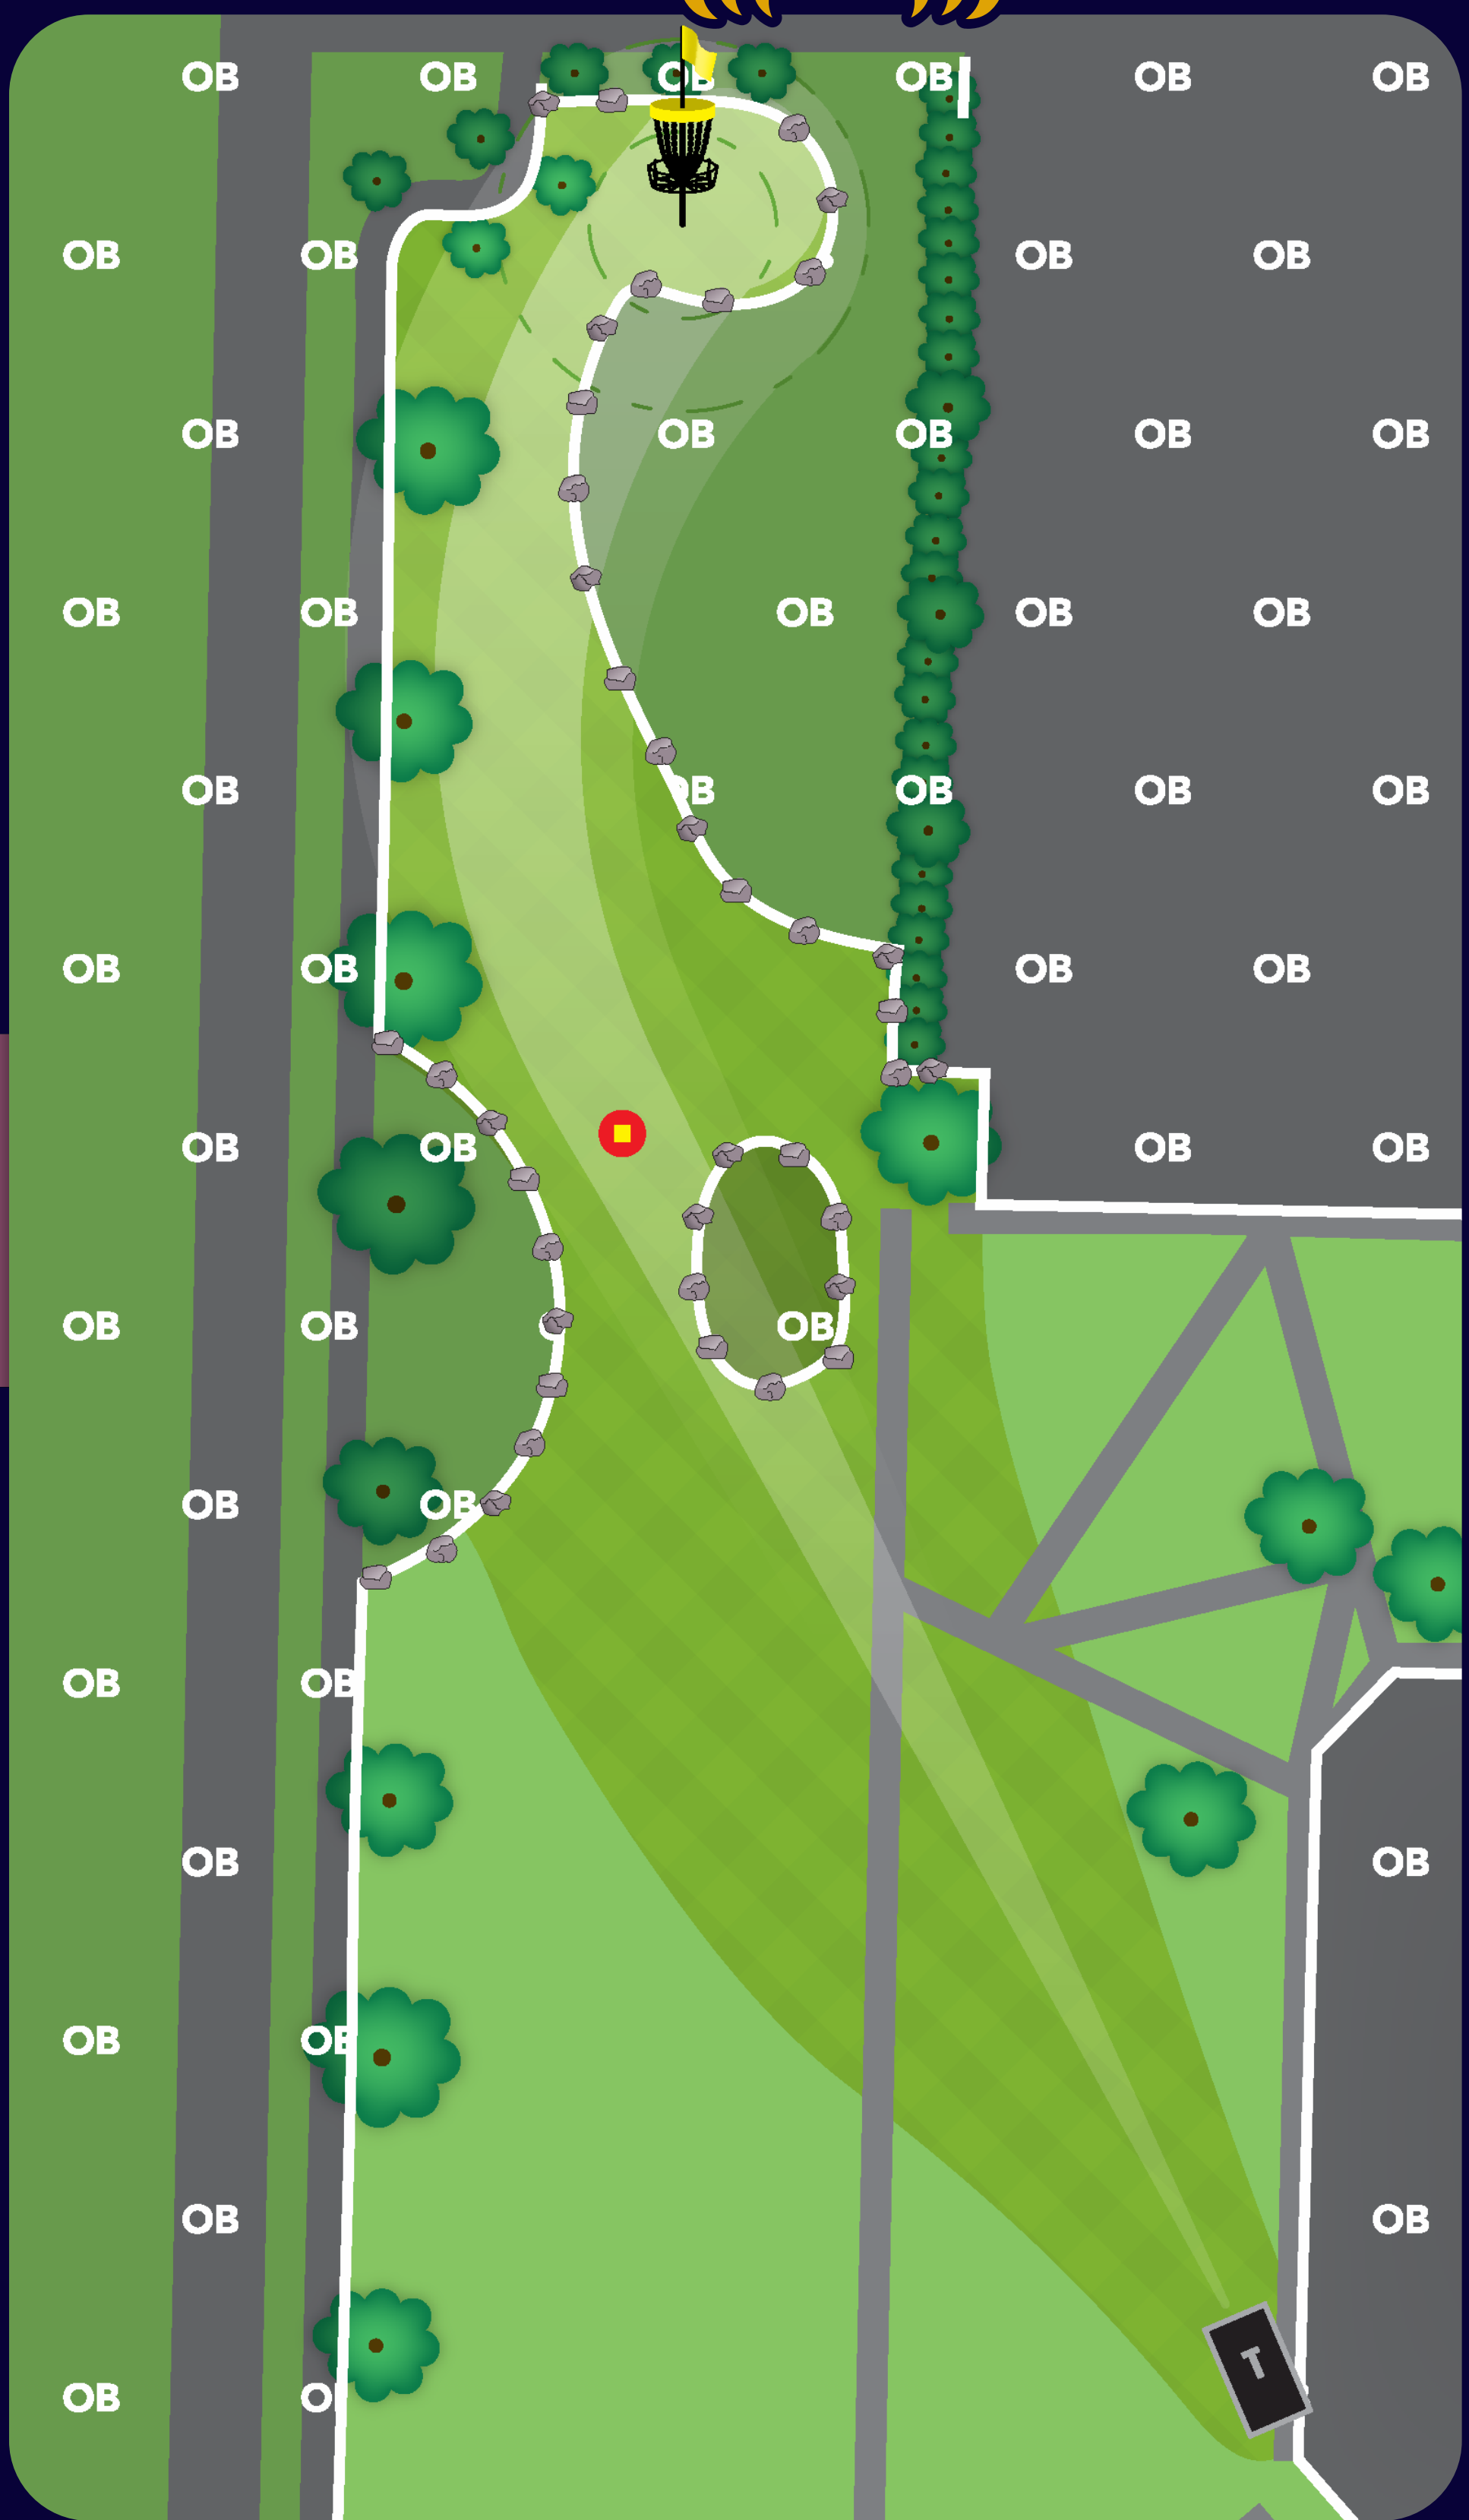

Out of Bounds (Rule 806.02) – Marked by WHITE line left, right, long of fairway, and surrounding rock island in fairway. On Winthrop Colosseum roof.

All Out of Bounds throws are limited to marked Drop Zone in fairway or previous lie.