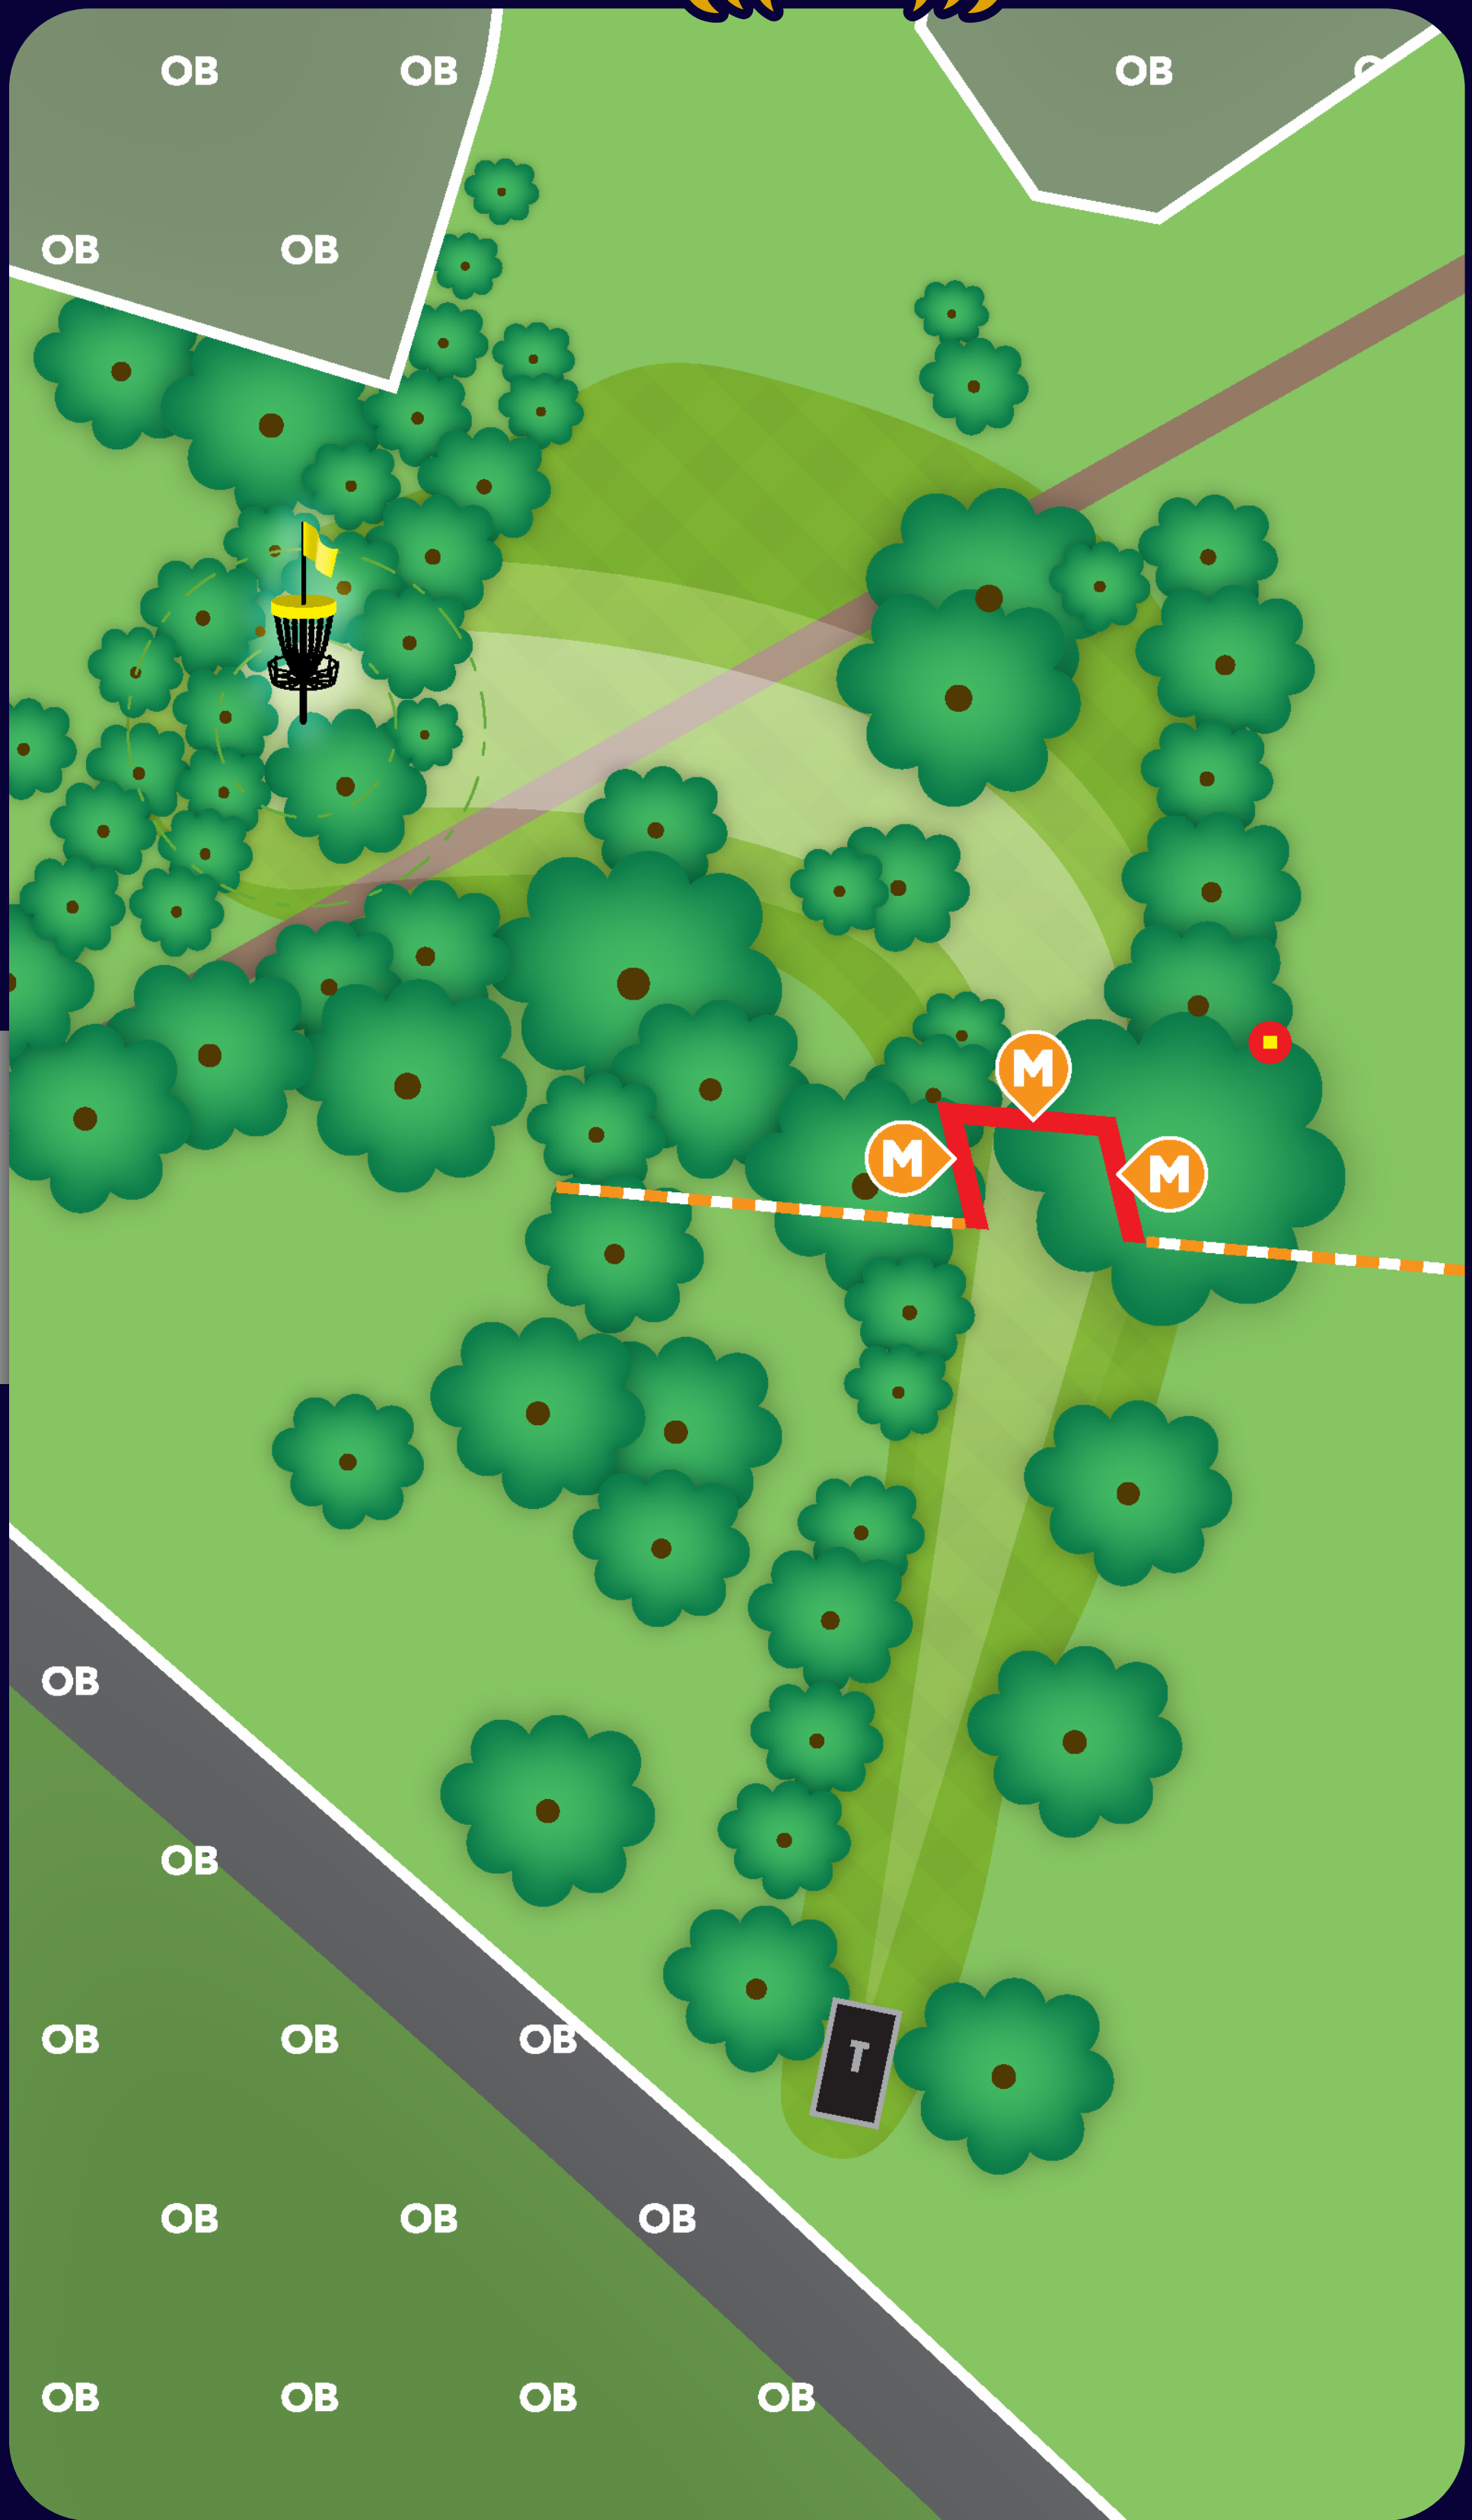

Out of Bounds (Rule 806.02) – Marked by WHITE line behind fairway and fenced areas long of fairway.

Mandatory (Rule 804.01) – Discs may not enter the restricted space left, right, or above marked triple mandatory in fairway.