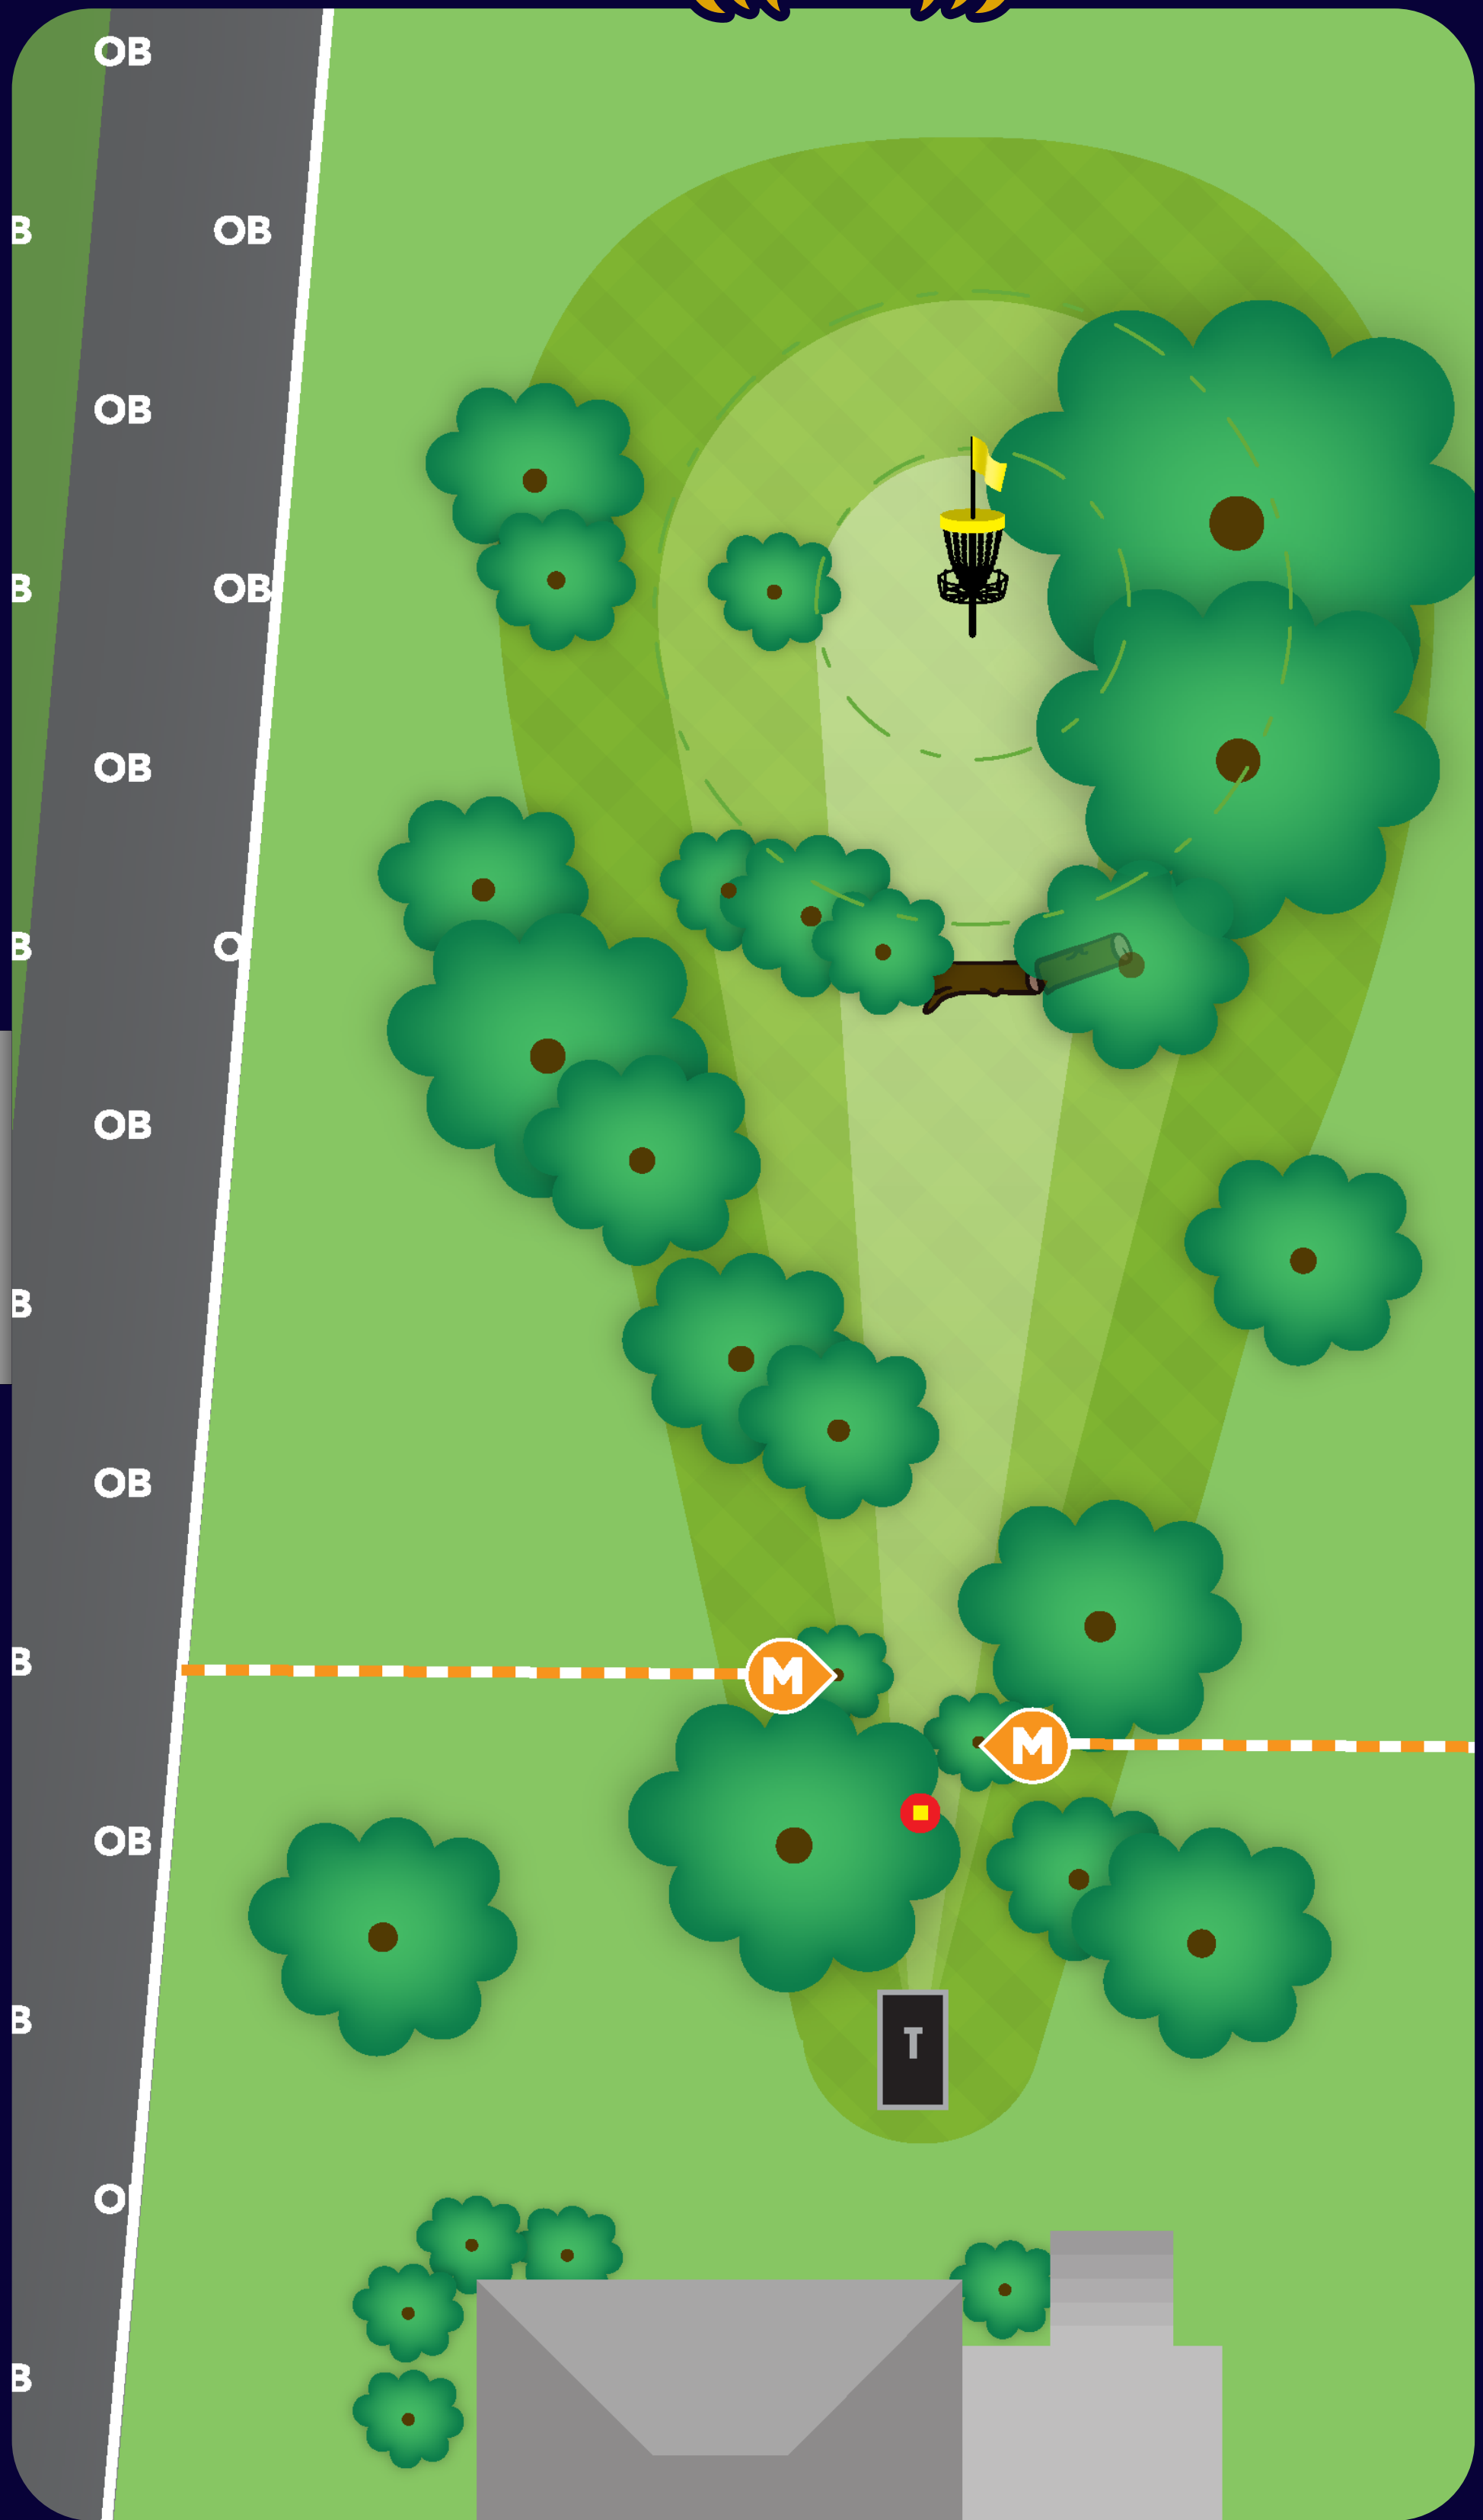

MARYLAND

Out of Bounds (Rule 806.02) - Marked by WHITE line left of fairway and beyond.

Mandatory (Rule 804.01) - Discs may not enter the restricted space to the right or left of marked trees in fairway.