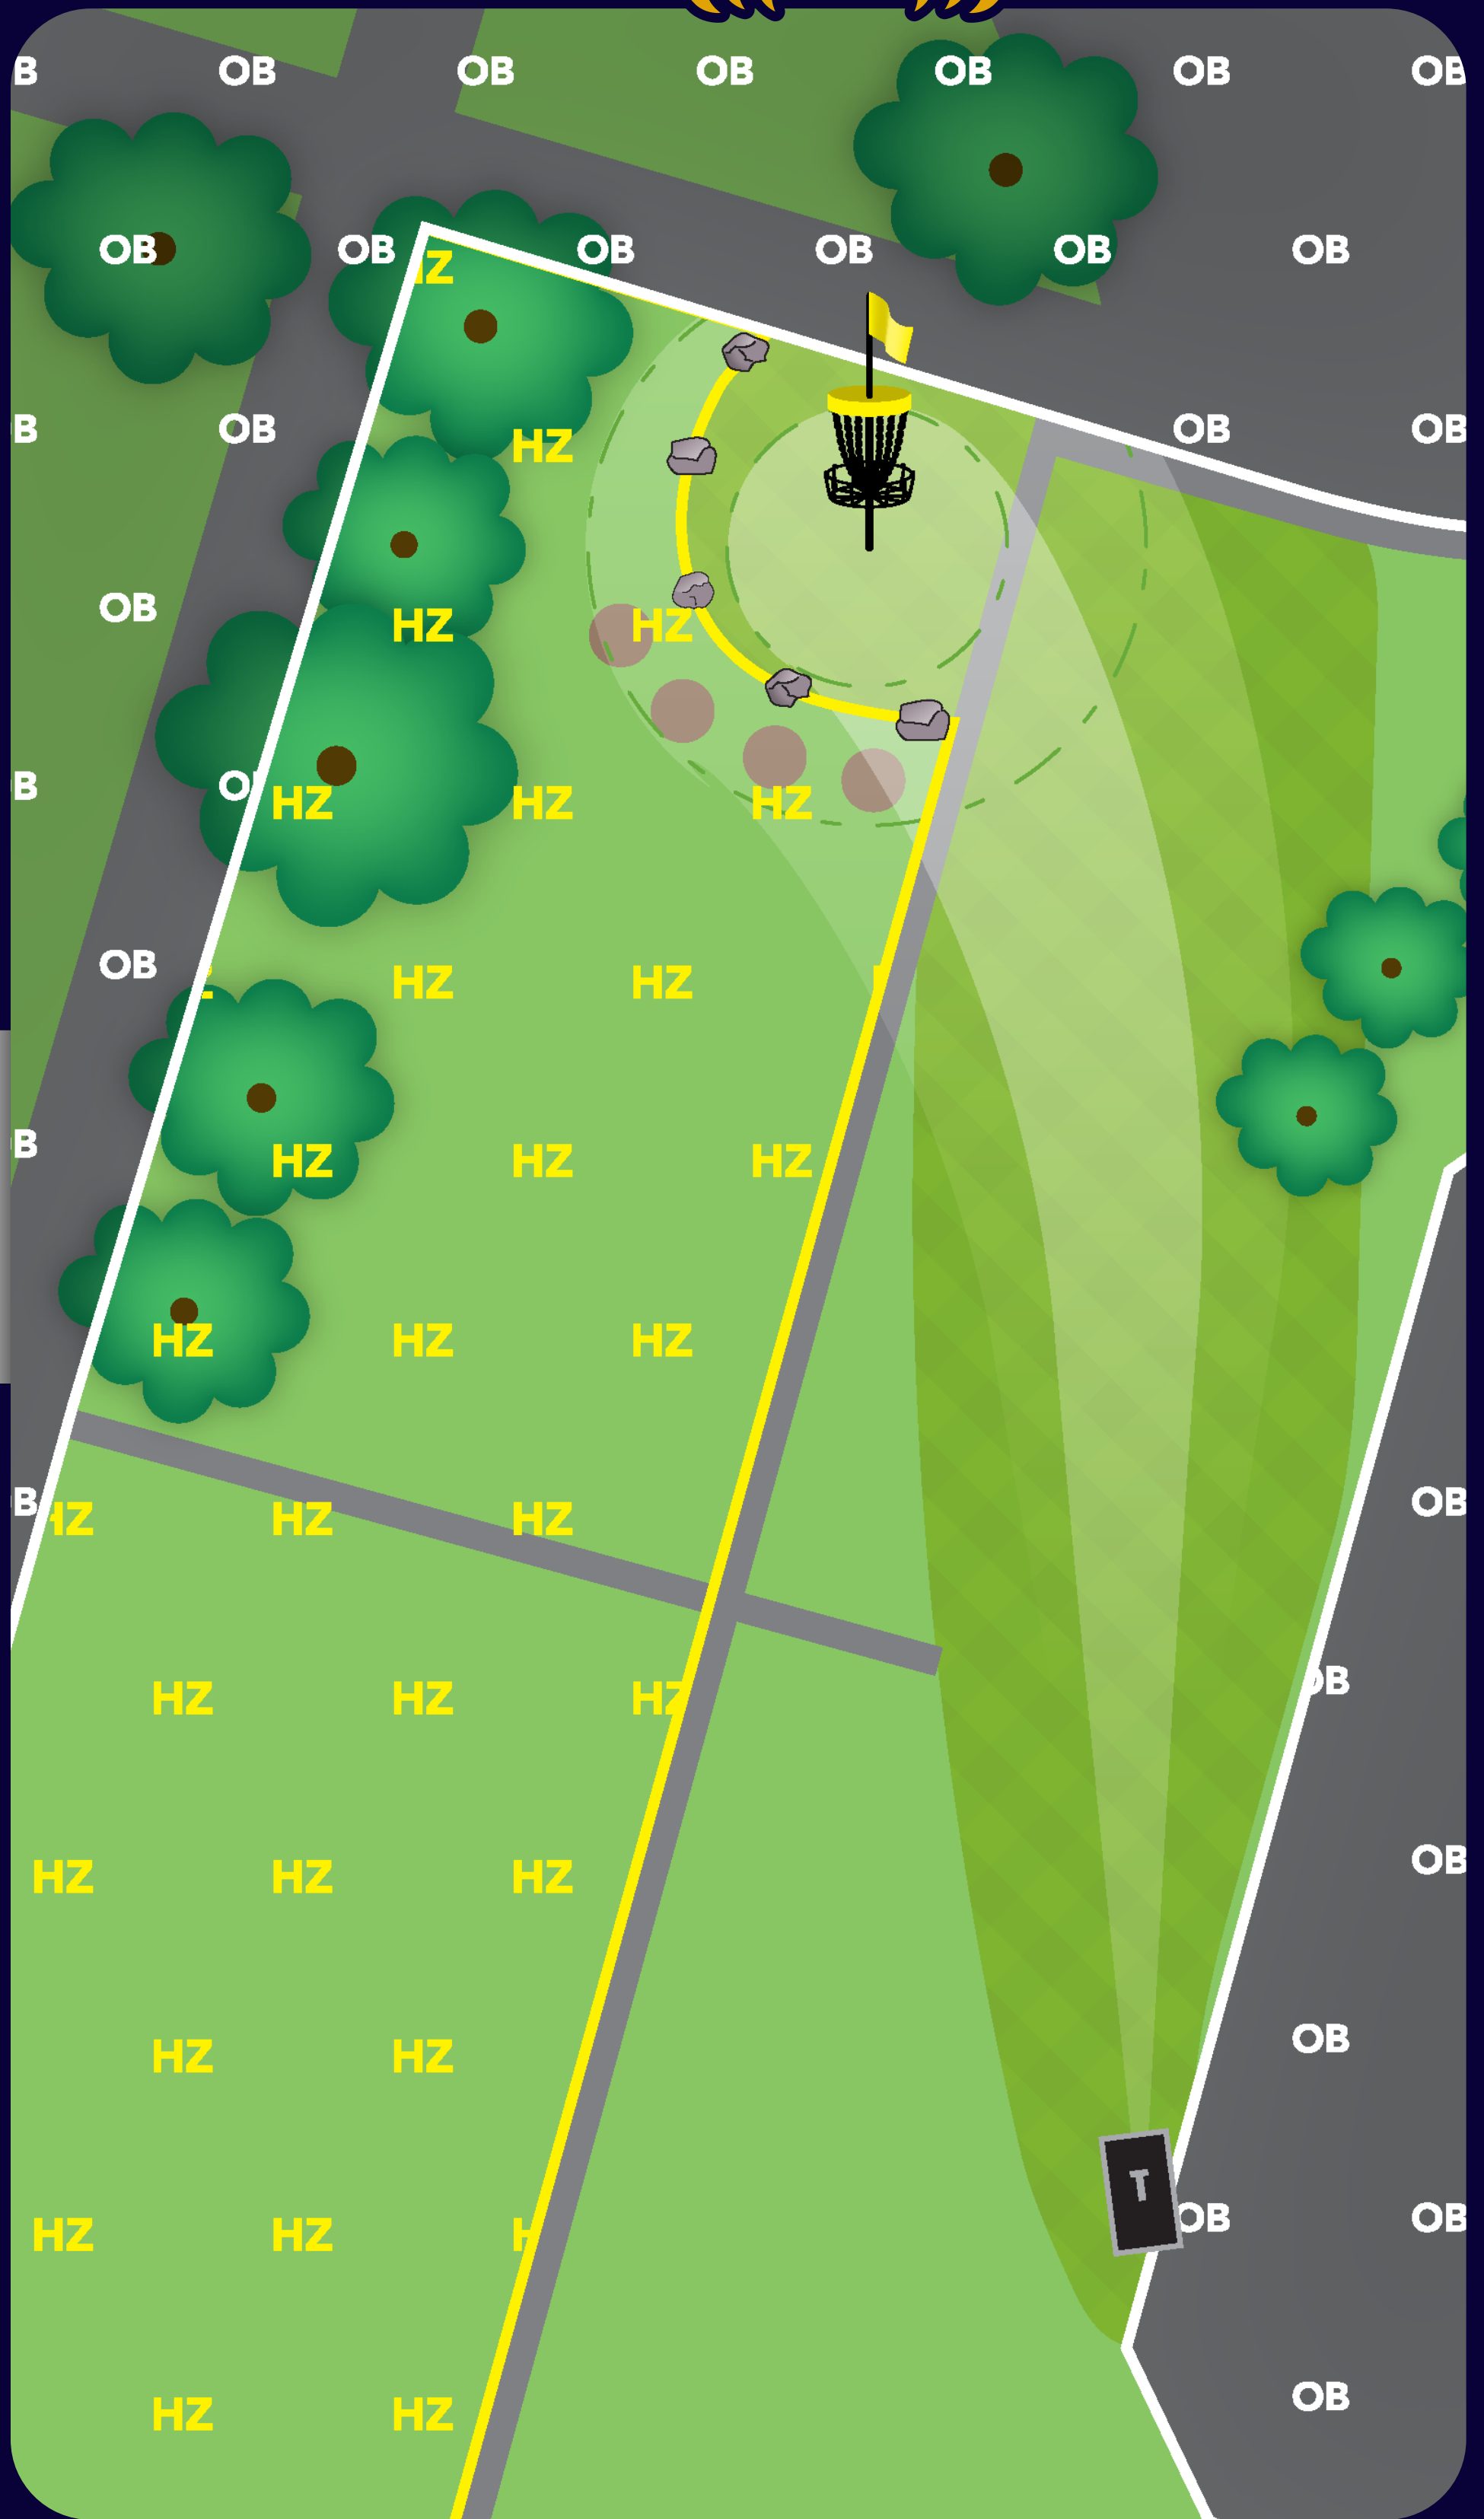

14

PAR

3

413 FEET
126 METERS

CONNECTICUT