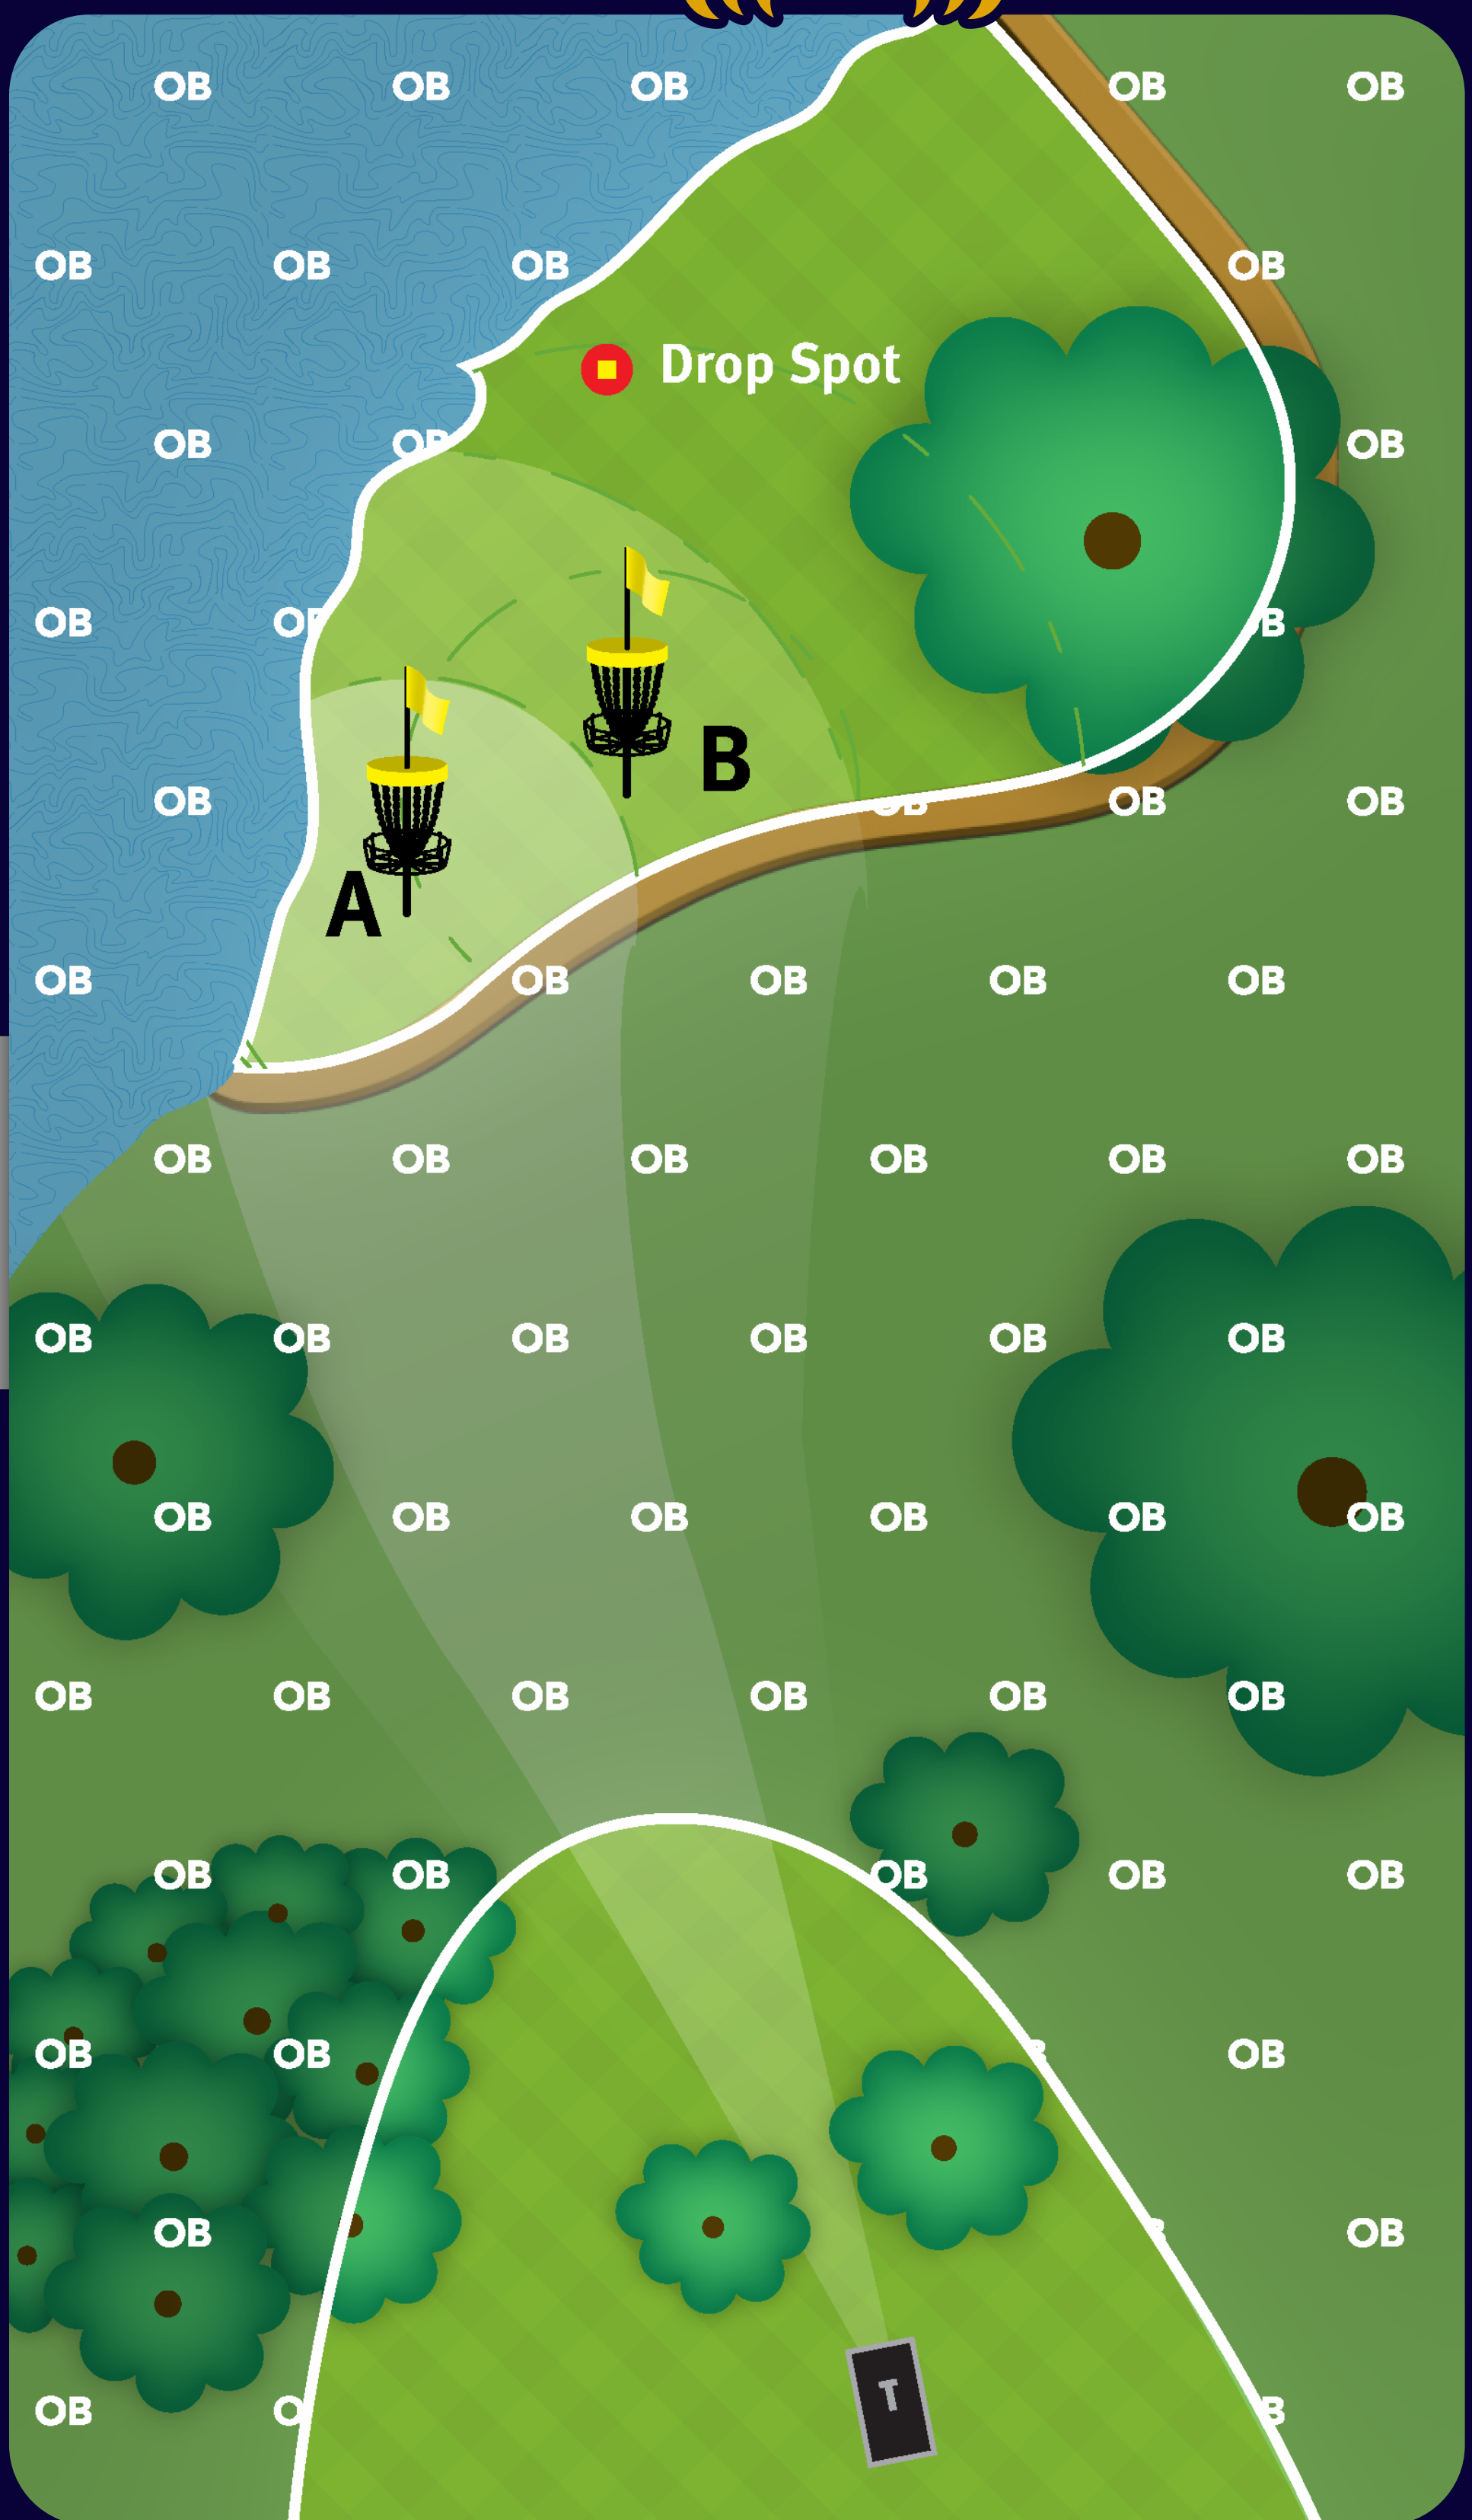

USDGC CADDIE GUIDE

2025 DRAFT

PDGA | MAJOR

WINTHROP ARENA

17

PAR

3

A 249 FEET

B 254 FEET

76/77 METERS

OHIO

Out of Bounds (Rule 806.02) – Marked by WHITE line surrounding fairway and marked island green.

Out of Bounds throws are limited to previous lie until a lie has been established on the marked island green.

Players may proceed to marked Drop Spot on green only after three (3) Out of Bounds throws. Players who proceed to Drop Spot prematurely will be assessed a 2 throw misplay for any of the three (3) OB throws they did not make.

Standard OB rules apply once a lie has been established on the green.