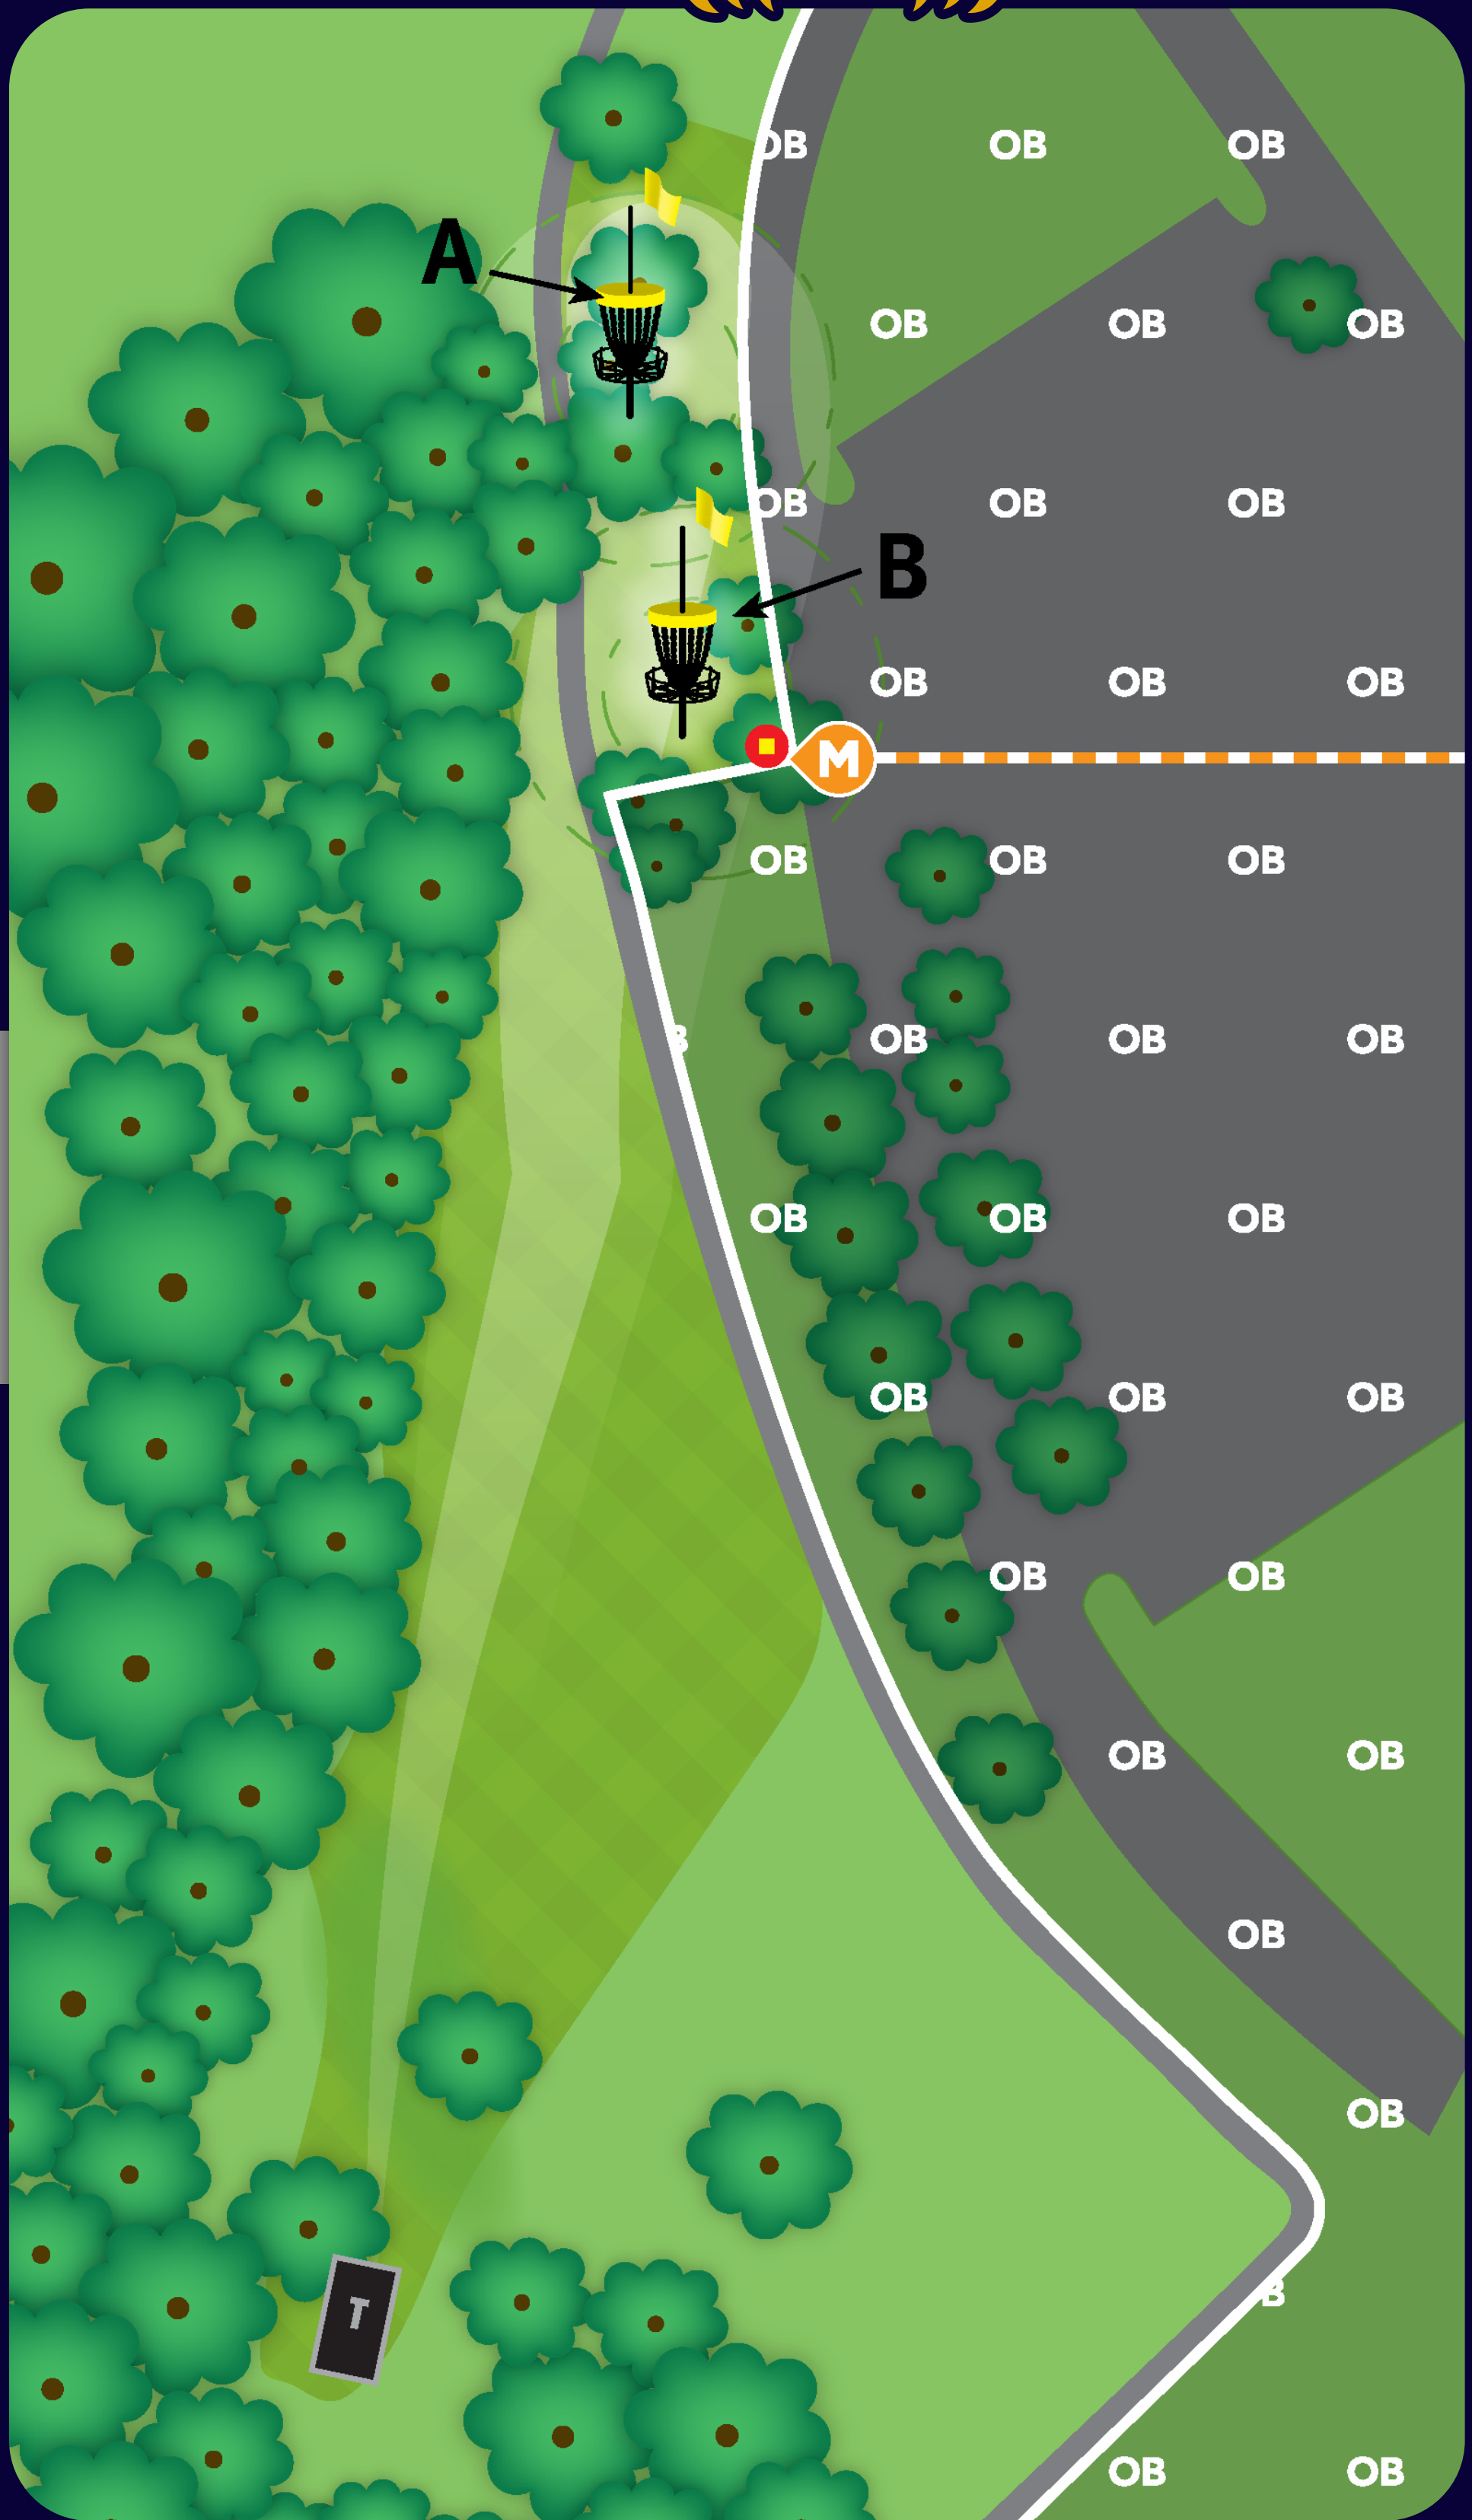

USDGC CADDIE GUIDE

2025 DRAFT

PDGA | MAJOR

WINTHROP ARENA

13

PAR

4

A

818 FEET

B

713 FEET

249/217 METERS

INDIANA

Out of Bounds (Rule 806.02) – Marked by WHITE line right of fairway.

Mandatory (Rule 804.01) – Discs may not enter the restricted space to the right of marked tree in fairway.