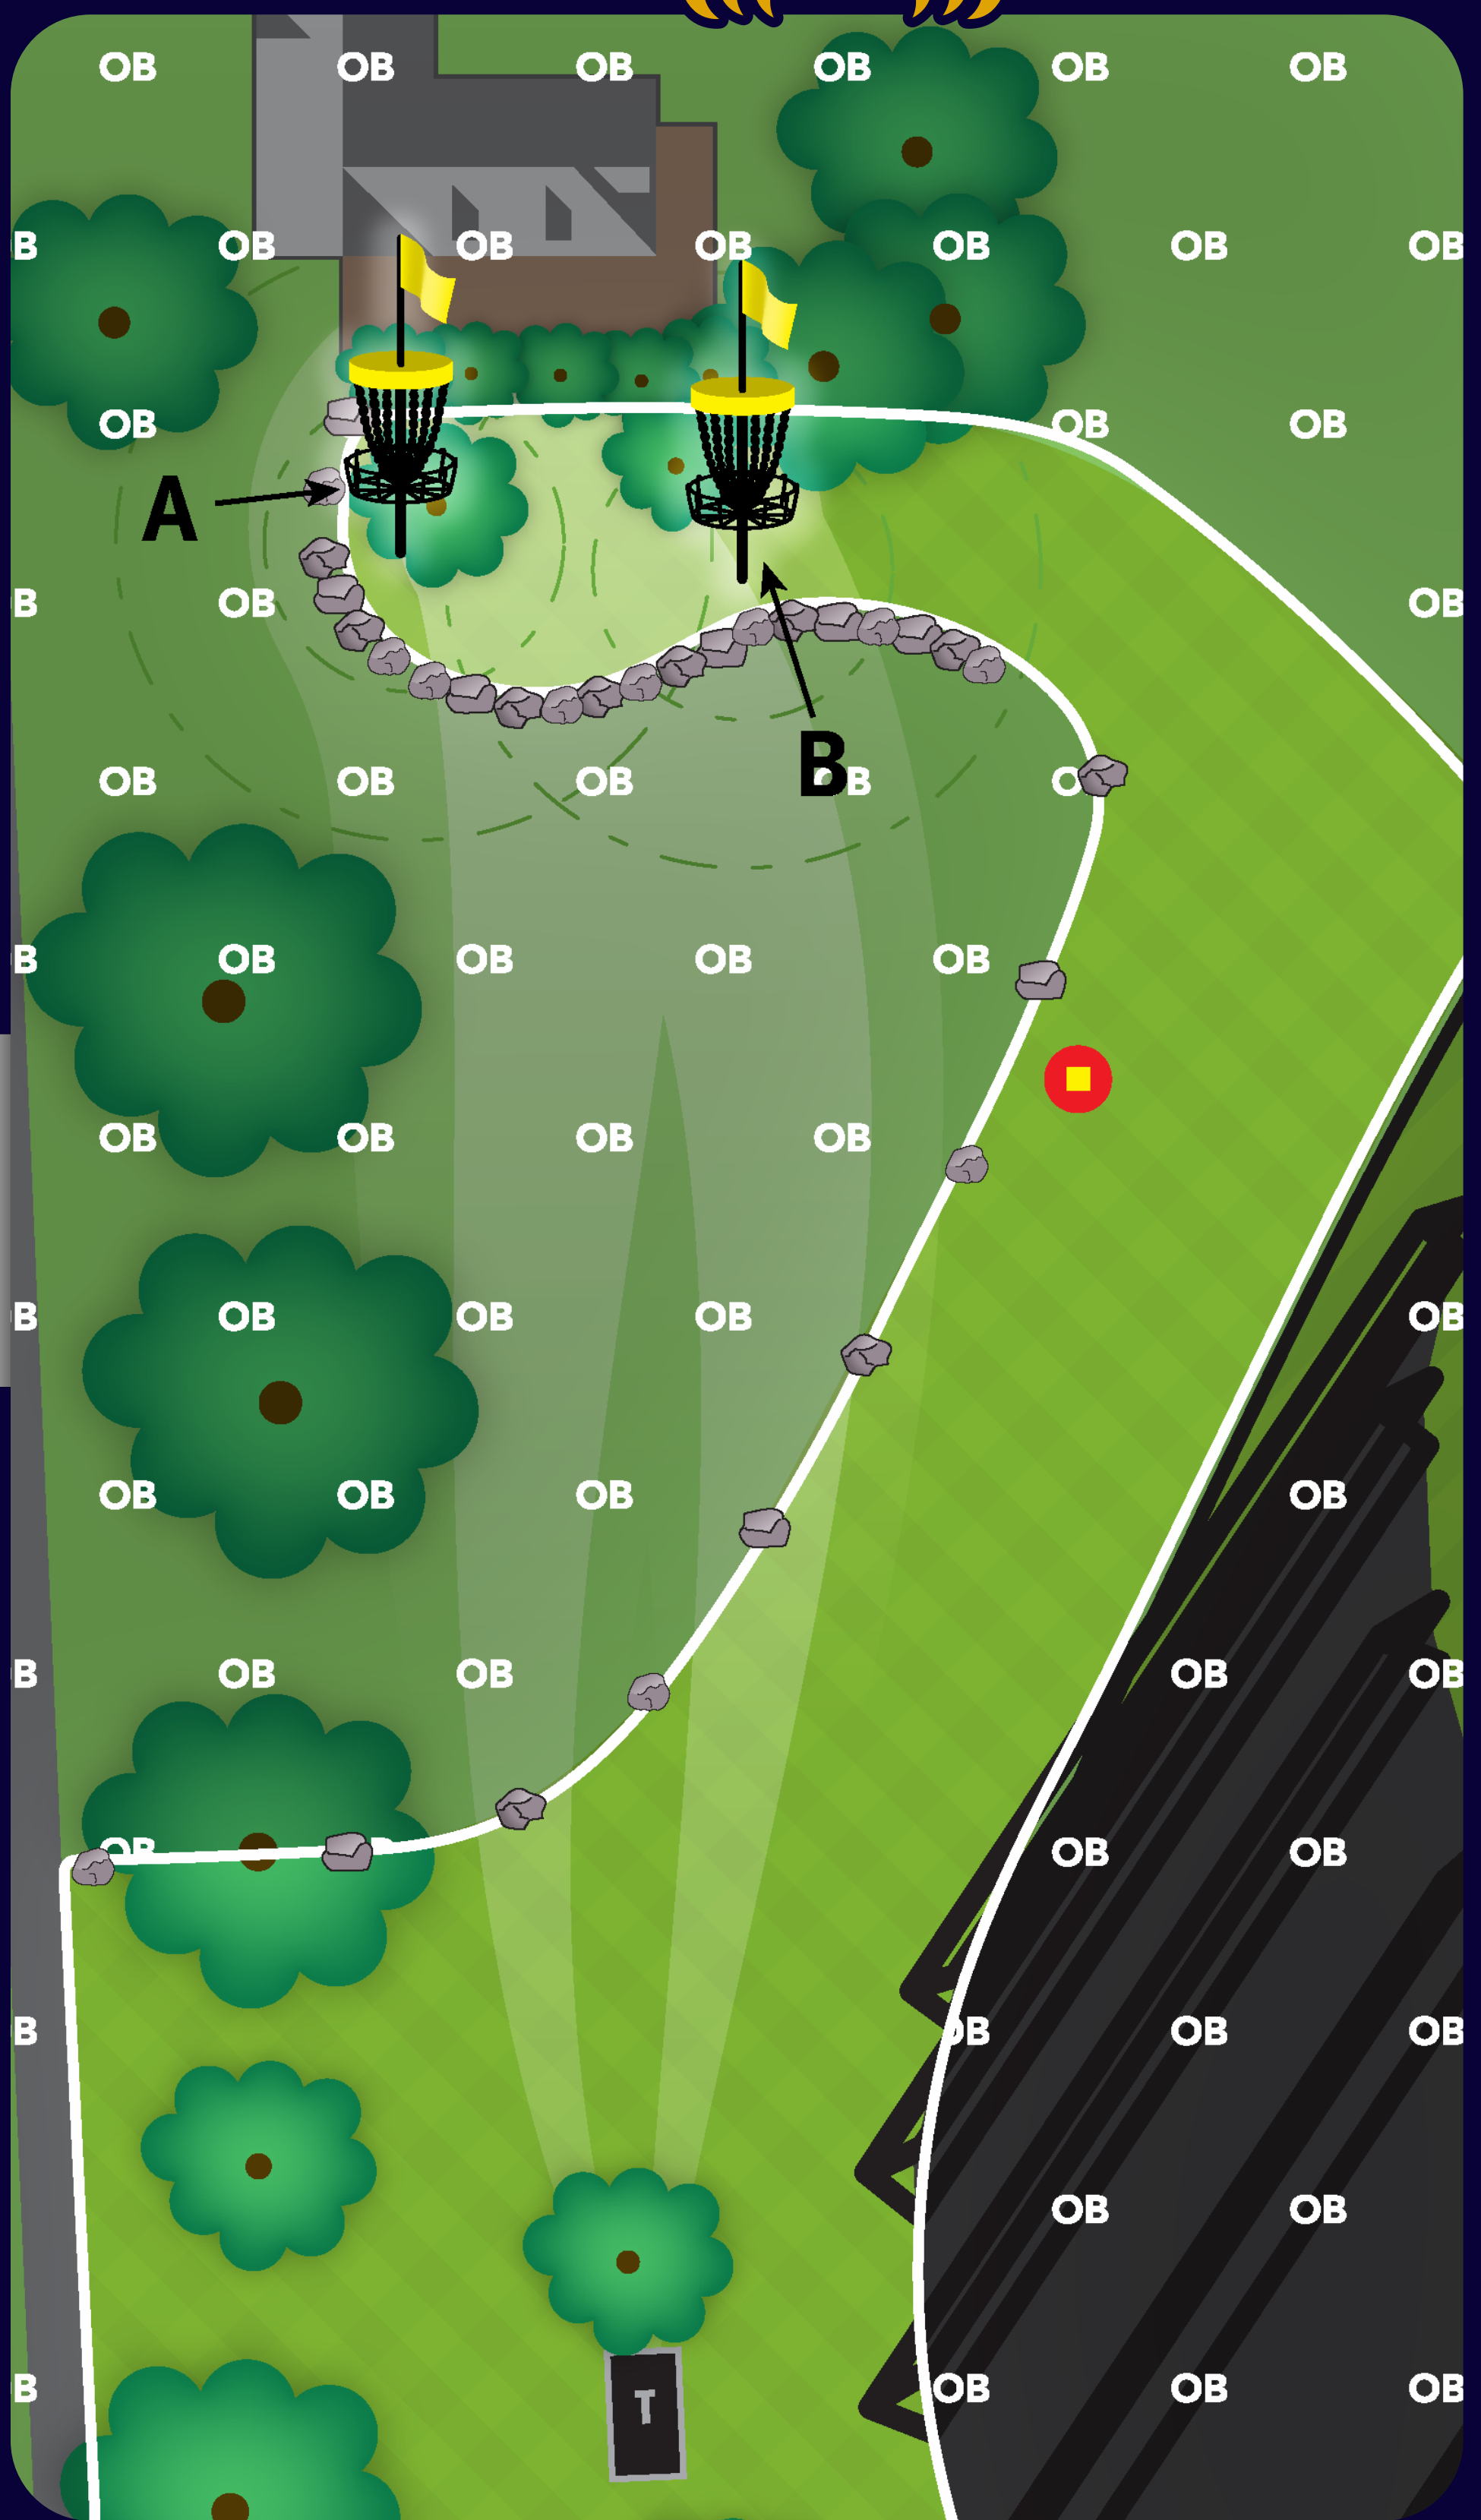

Drop Spots for missed mandatory marked in fairway. Players may choose either drop spot for their next lie.

Additional Relief from the Director (Rule 803.02.A) - After correctly completing the mandatory, players may receive up to one meter of relief from the basket side of the bamboo structure.

A

395 FEET

B

384 FEET

120/117 METERS

PENNSYLVANIA

Out of Bounds (Rule 806.02) – Marked by WHITE line left and long of fairway and marked by WHITE line and baseball fence right of fairway

All Out of Bounds throws are limited to marked Drop Spot in fairway or previous lie.