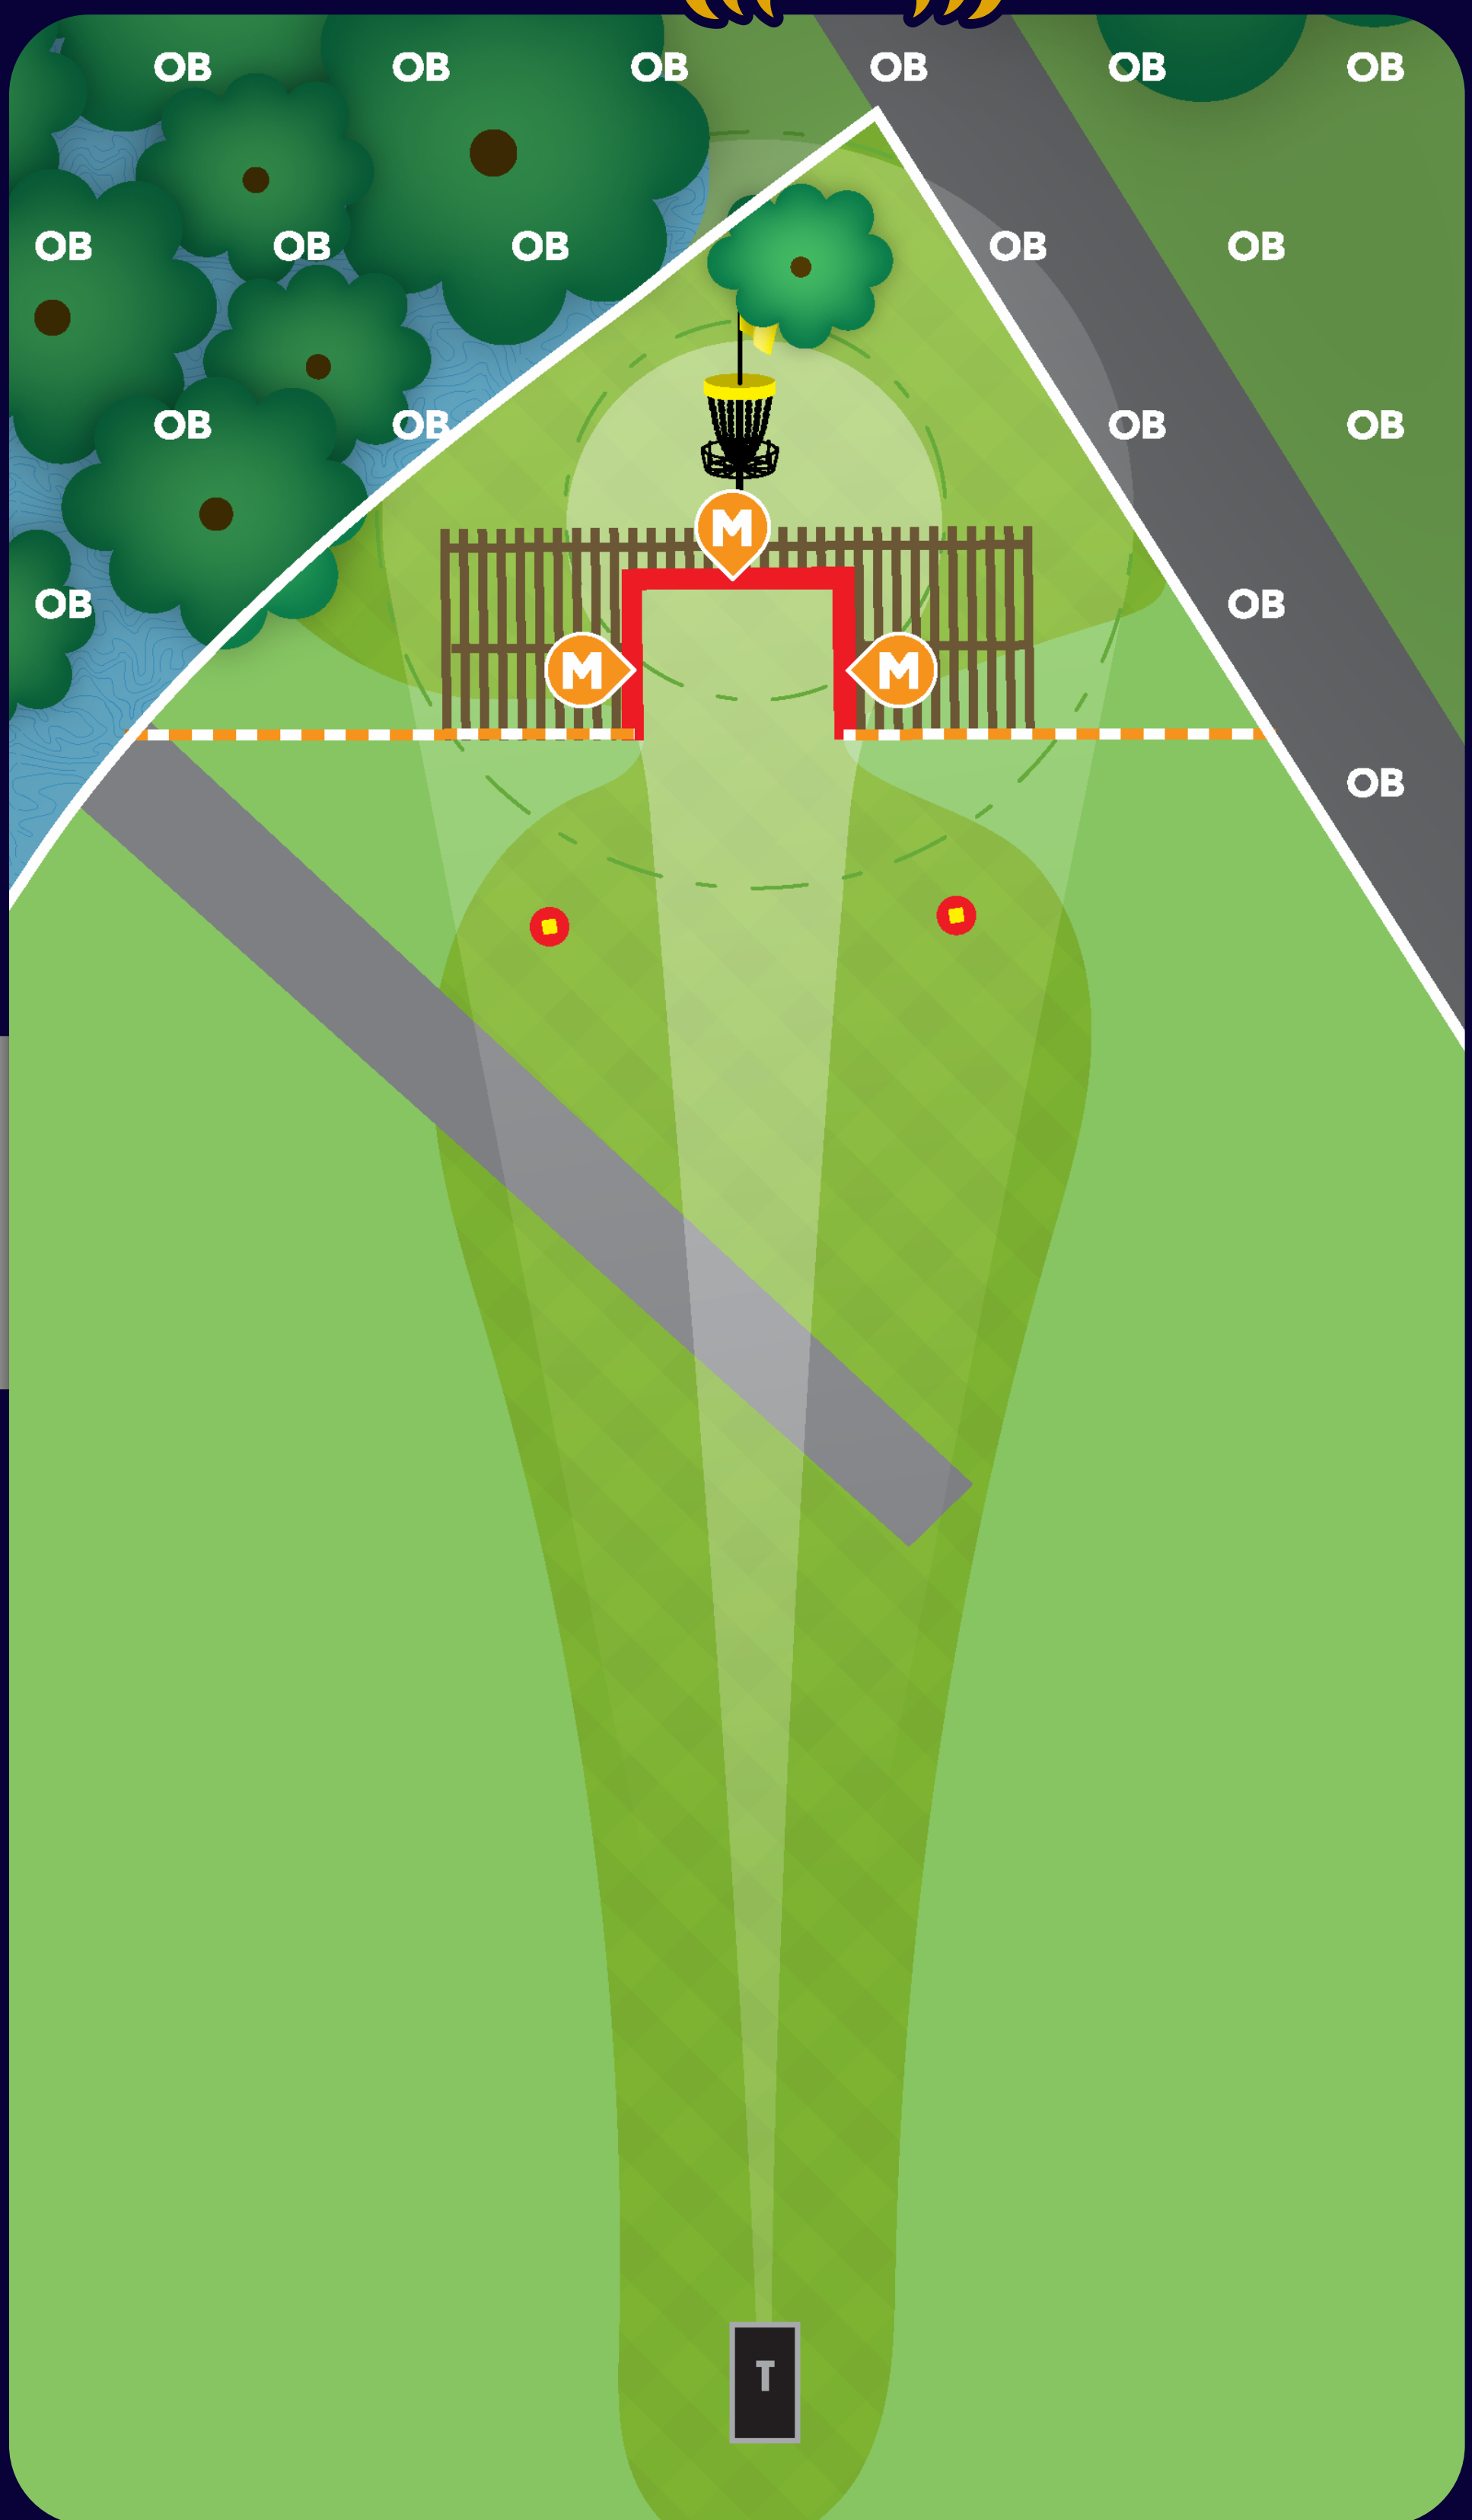

NEW YORK

Out of Bounds (Rule 806.02) – Marked by WHITE line left, right, and long of fairway.

Mandatory (Rule 804.01) – Discs may not enter the restricted space left, right, or above the marked triple mandatory in fairway.

Drop Spots for missed mandatory marked in fairway. Players may choose either drop spot for their next lie.

Additional Relief from the Director (Rule 803.02.A) - After correctly completing the mandatory, players may receive up to one meter of relief from the basket side of the bamboo structure.