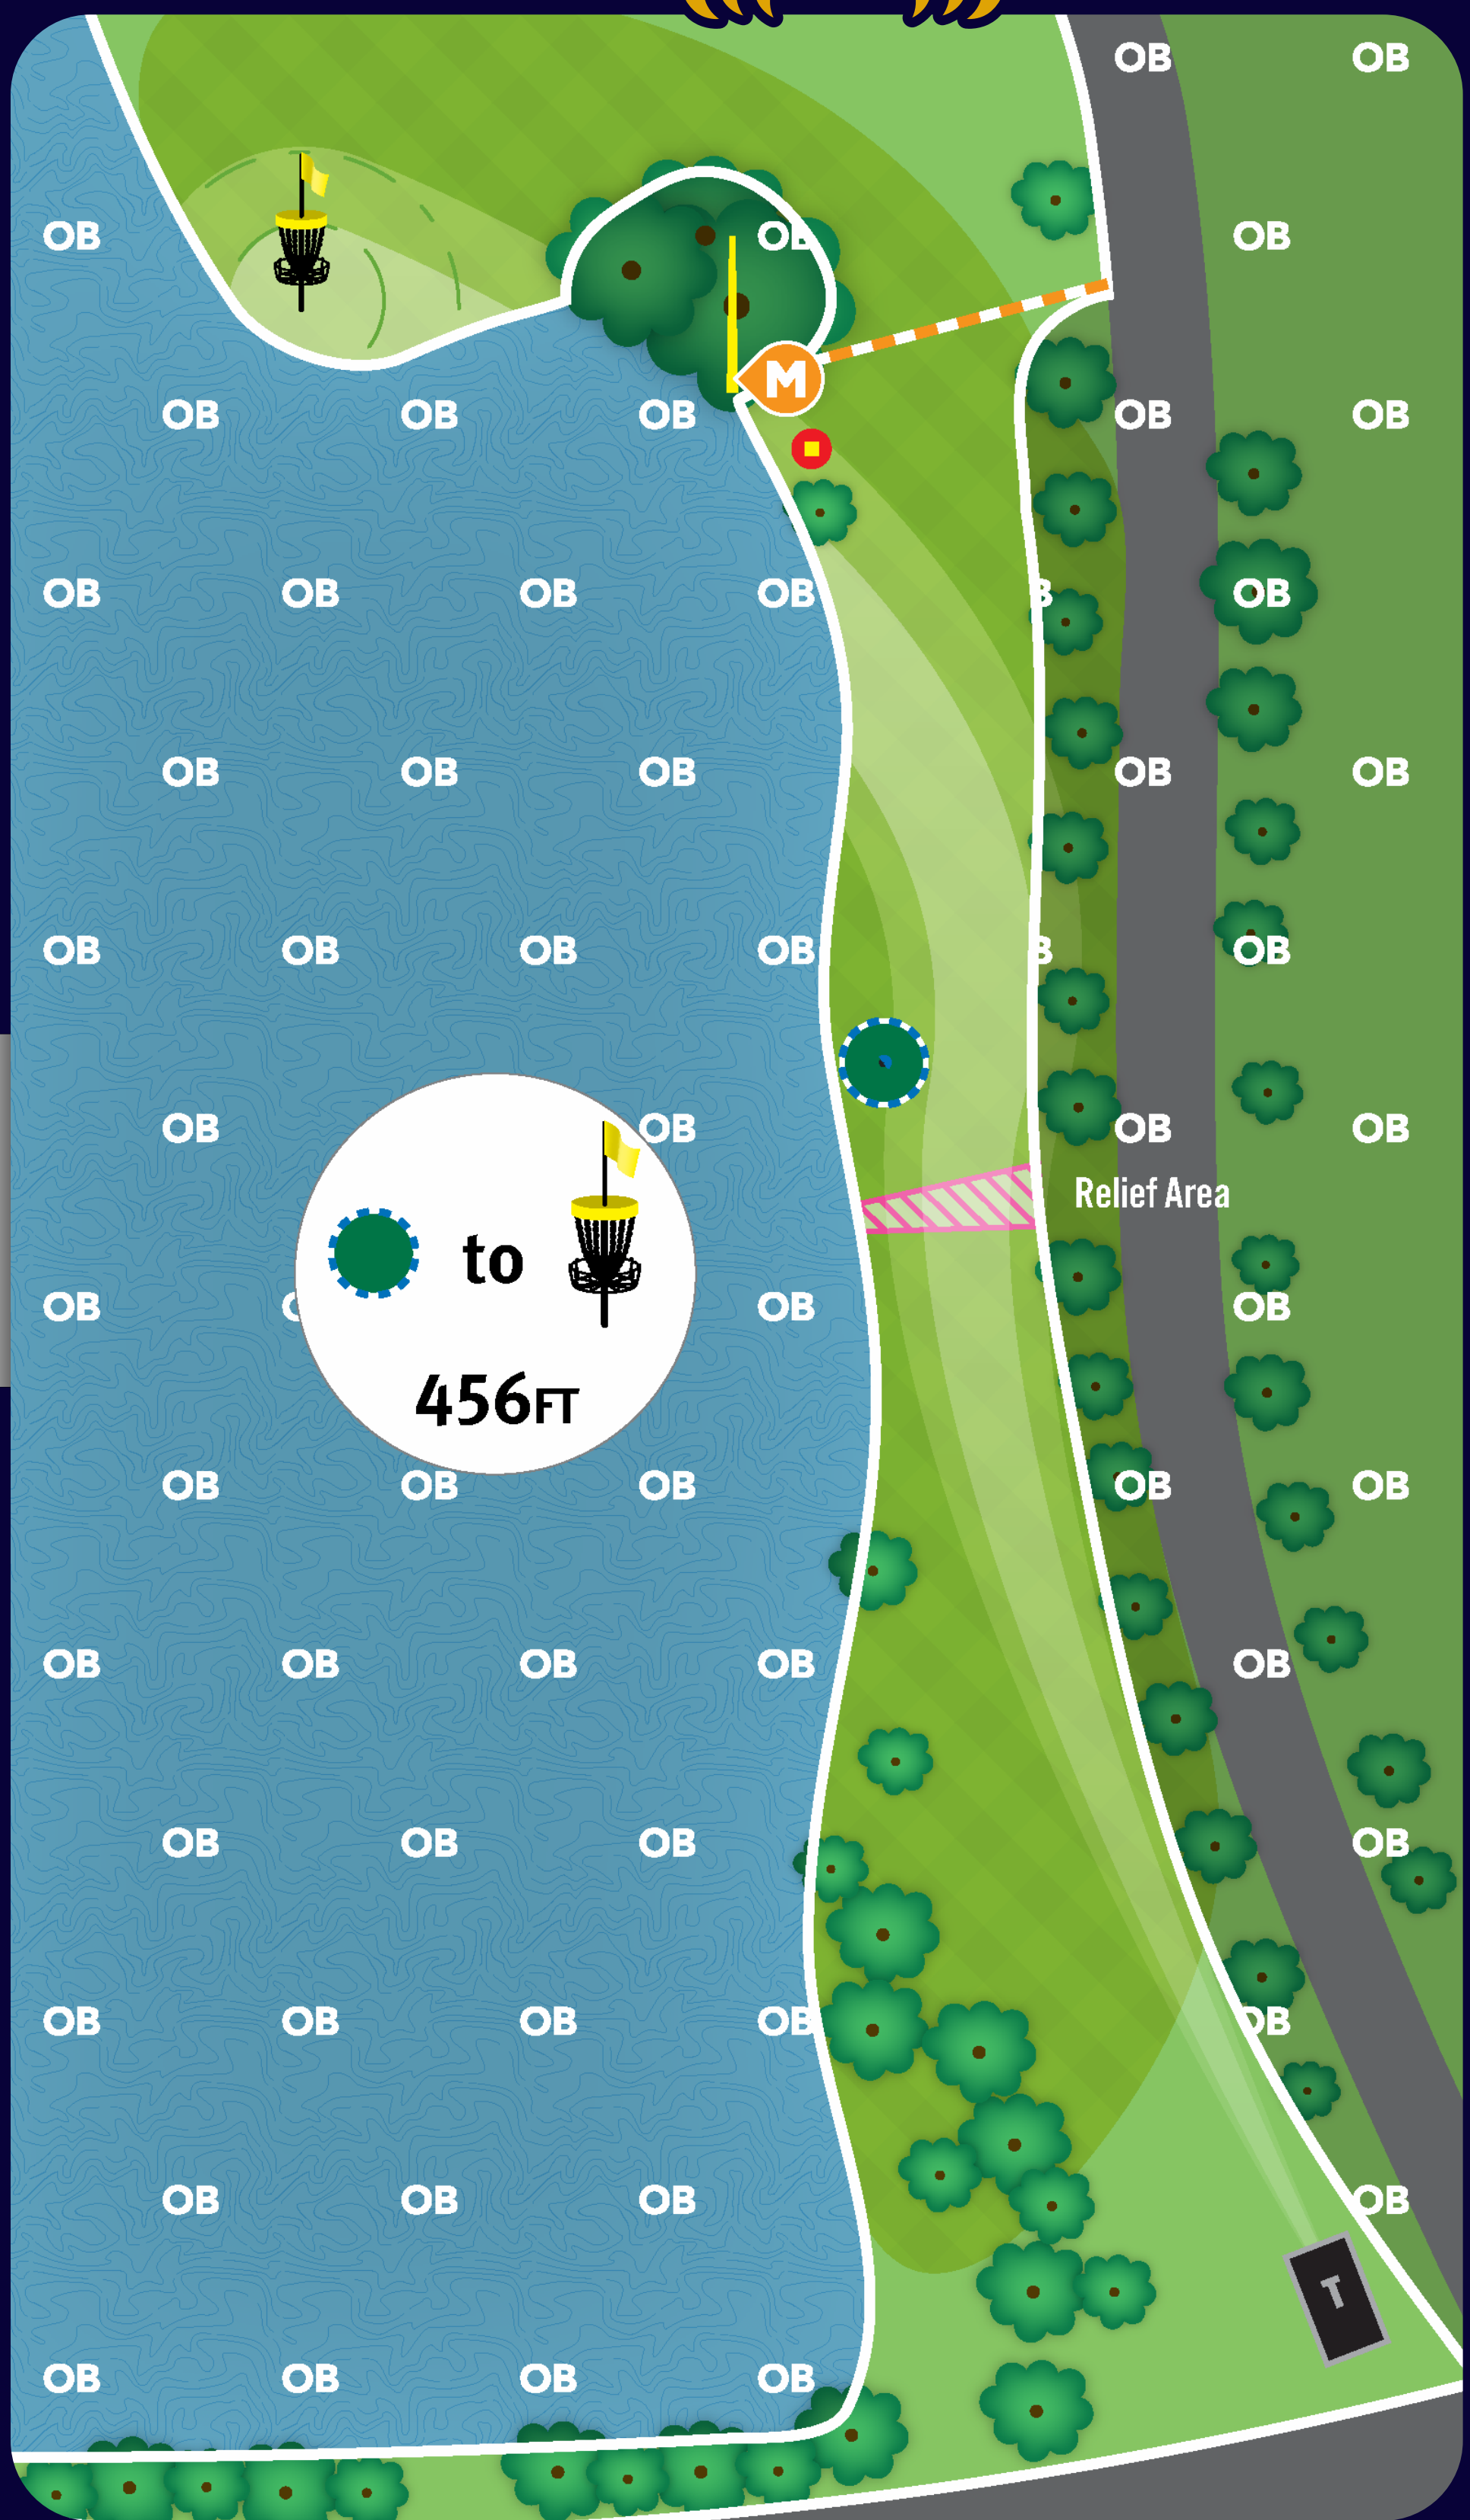

MARYLAND

Out of Bounds (Rule 806.02) - Marked by WHITE line left of fairway and beyond.

Mandatory (Rule 804.01) - Discs may not enter the restricted space to the right or left of marked trees in fairway.

Drop Spots for either missed mandatory marked in fairway. Players may choose either drop spot for their next lie.

USDGC CADDIE GUIDE

2025 DRAFT

PDGA | MAJOR

WINTHROP ARENA

4

PAR

3

Out of Bounds (Rule 806.02) – Marked by WHITE line left and right of fairway.

Mandatory (Rule 804.01) – Discs may not enter the restricted space to the right of marked flagpole left of fairway.

Drop Zone for missed mandatory marked in fairway.

Drop Spots for missed mandatory marked in fairway. Players may choose either drop spot for their next lie.

Additional Relief from the Director (Rule 803.02.A) - After correctly completing the mandatory, players may receive up to one meter of relief from the basket side of the bamboo structure.