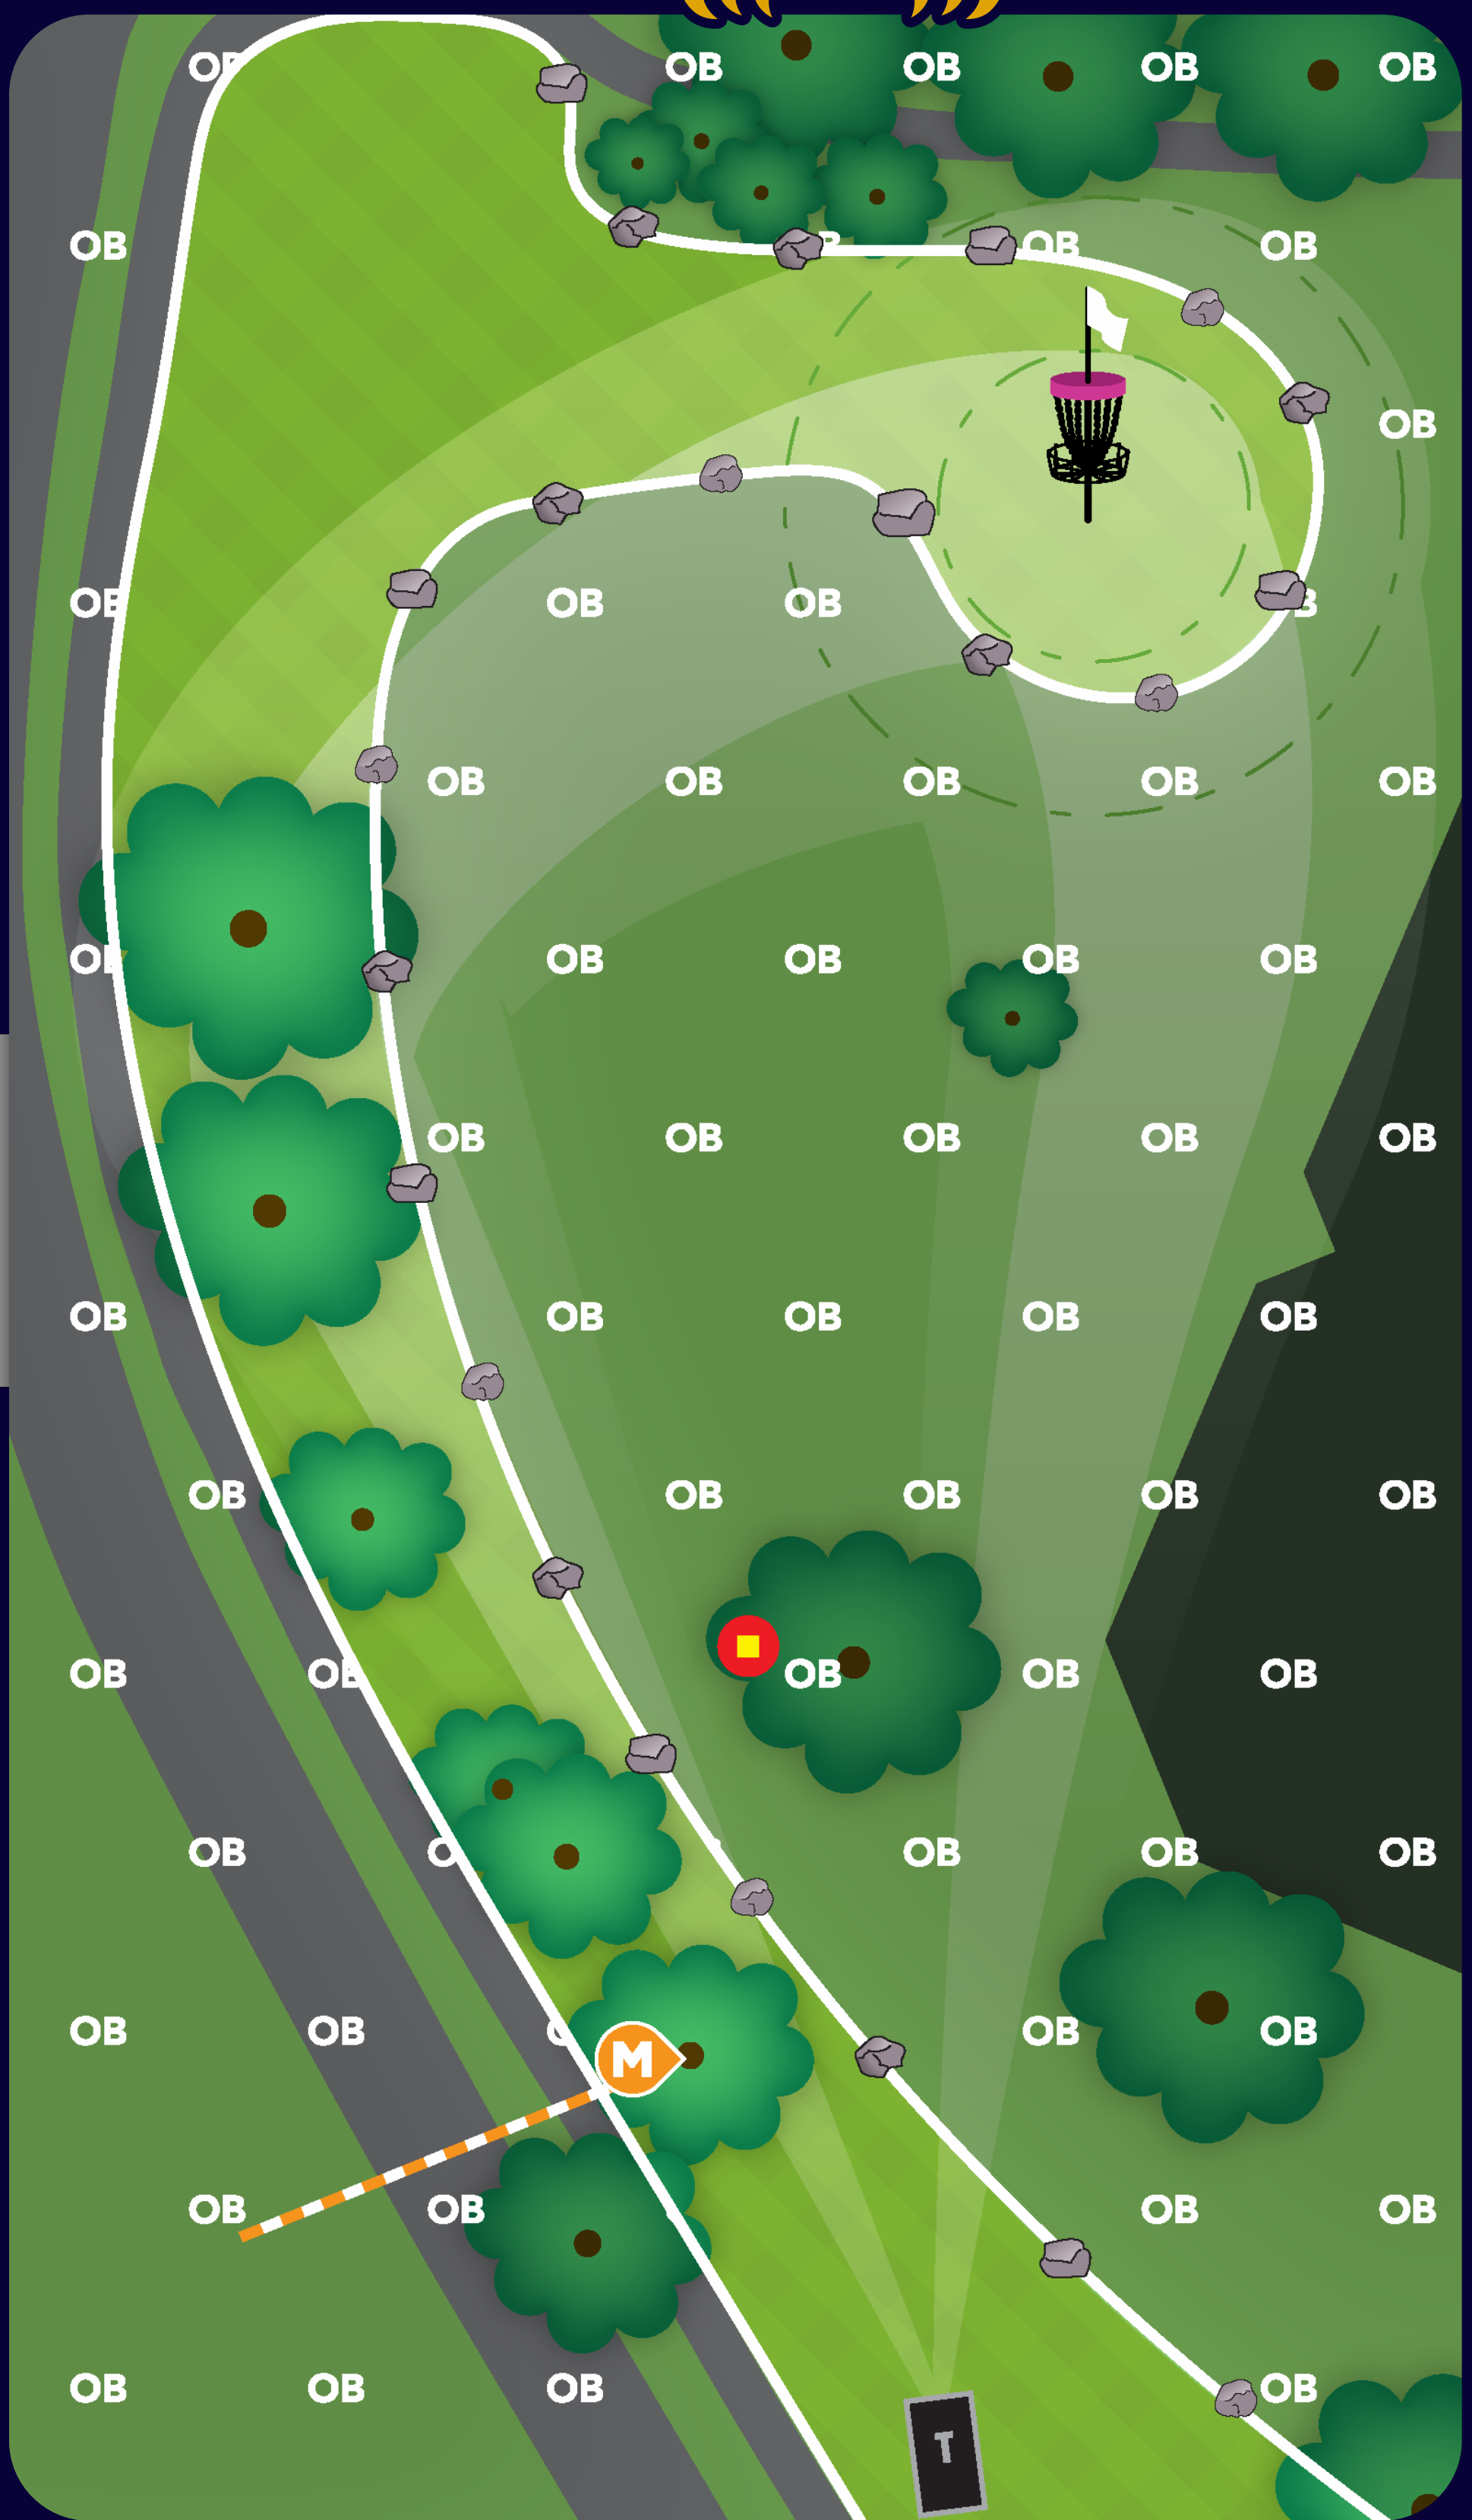

549 FEET
167 METERS

VIRGINIA

Out of Bounds (Rule 806.02) – Marked by WHITE line left, right, and long of fairway.

All Out of Bounds throws are limited to marked Drop Zone in fairway or previous lie.

Mandatory (Rule 804.01) – Discs may not enter the restricted space to the left of marked tree in fairway. Next throw is limited to tee or previous lie.