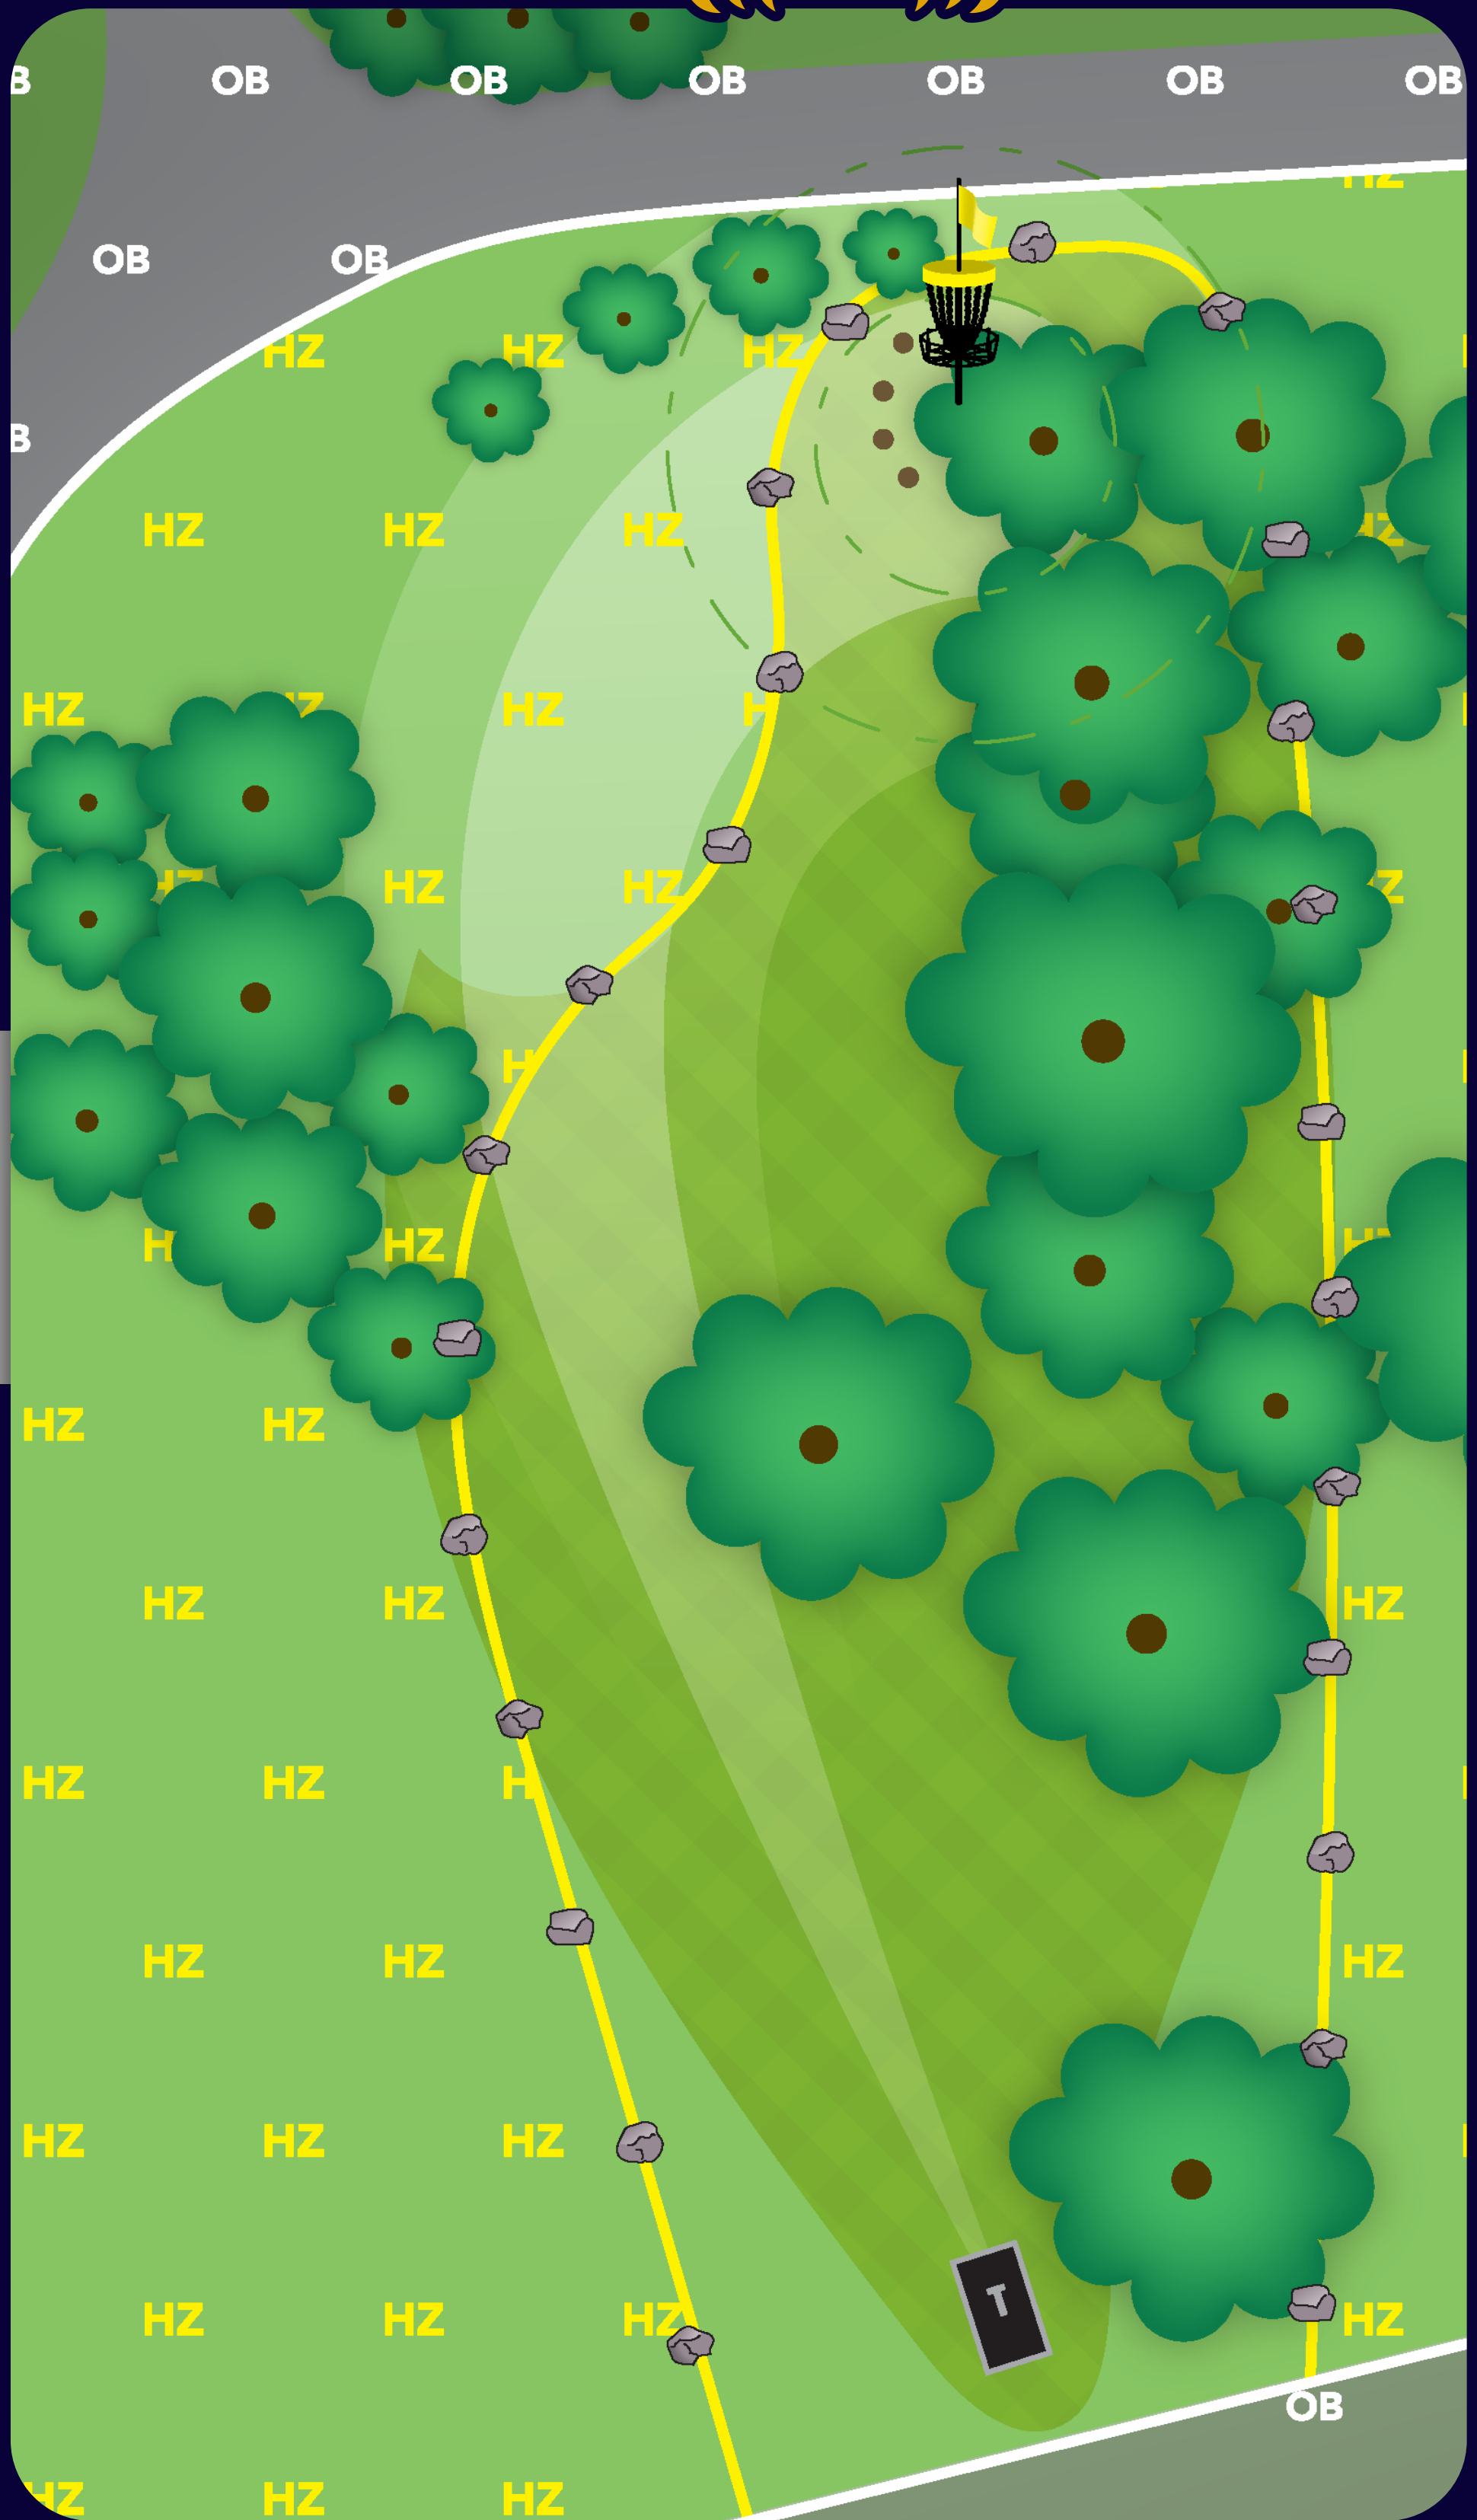

PDGA | MAJOR

WINTHROP ARENA

16

PAR

3

391 FEET
119 METERS

WEST
VIRGINIA

Out of Bounds (Rule 806.02) – Marked by WHITE line long of fairway and in baseball field.