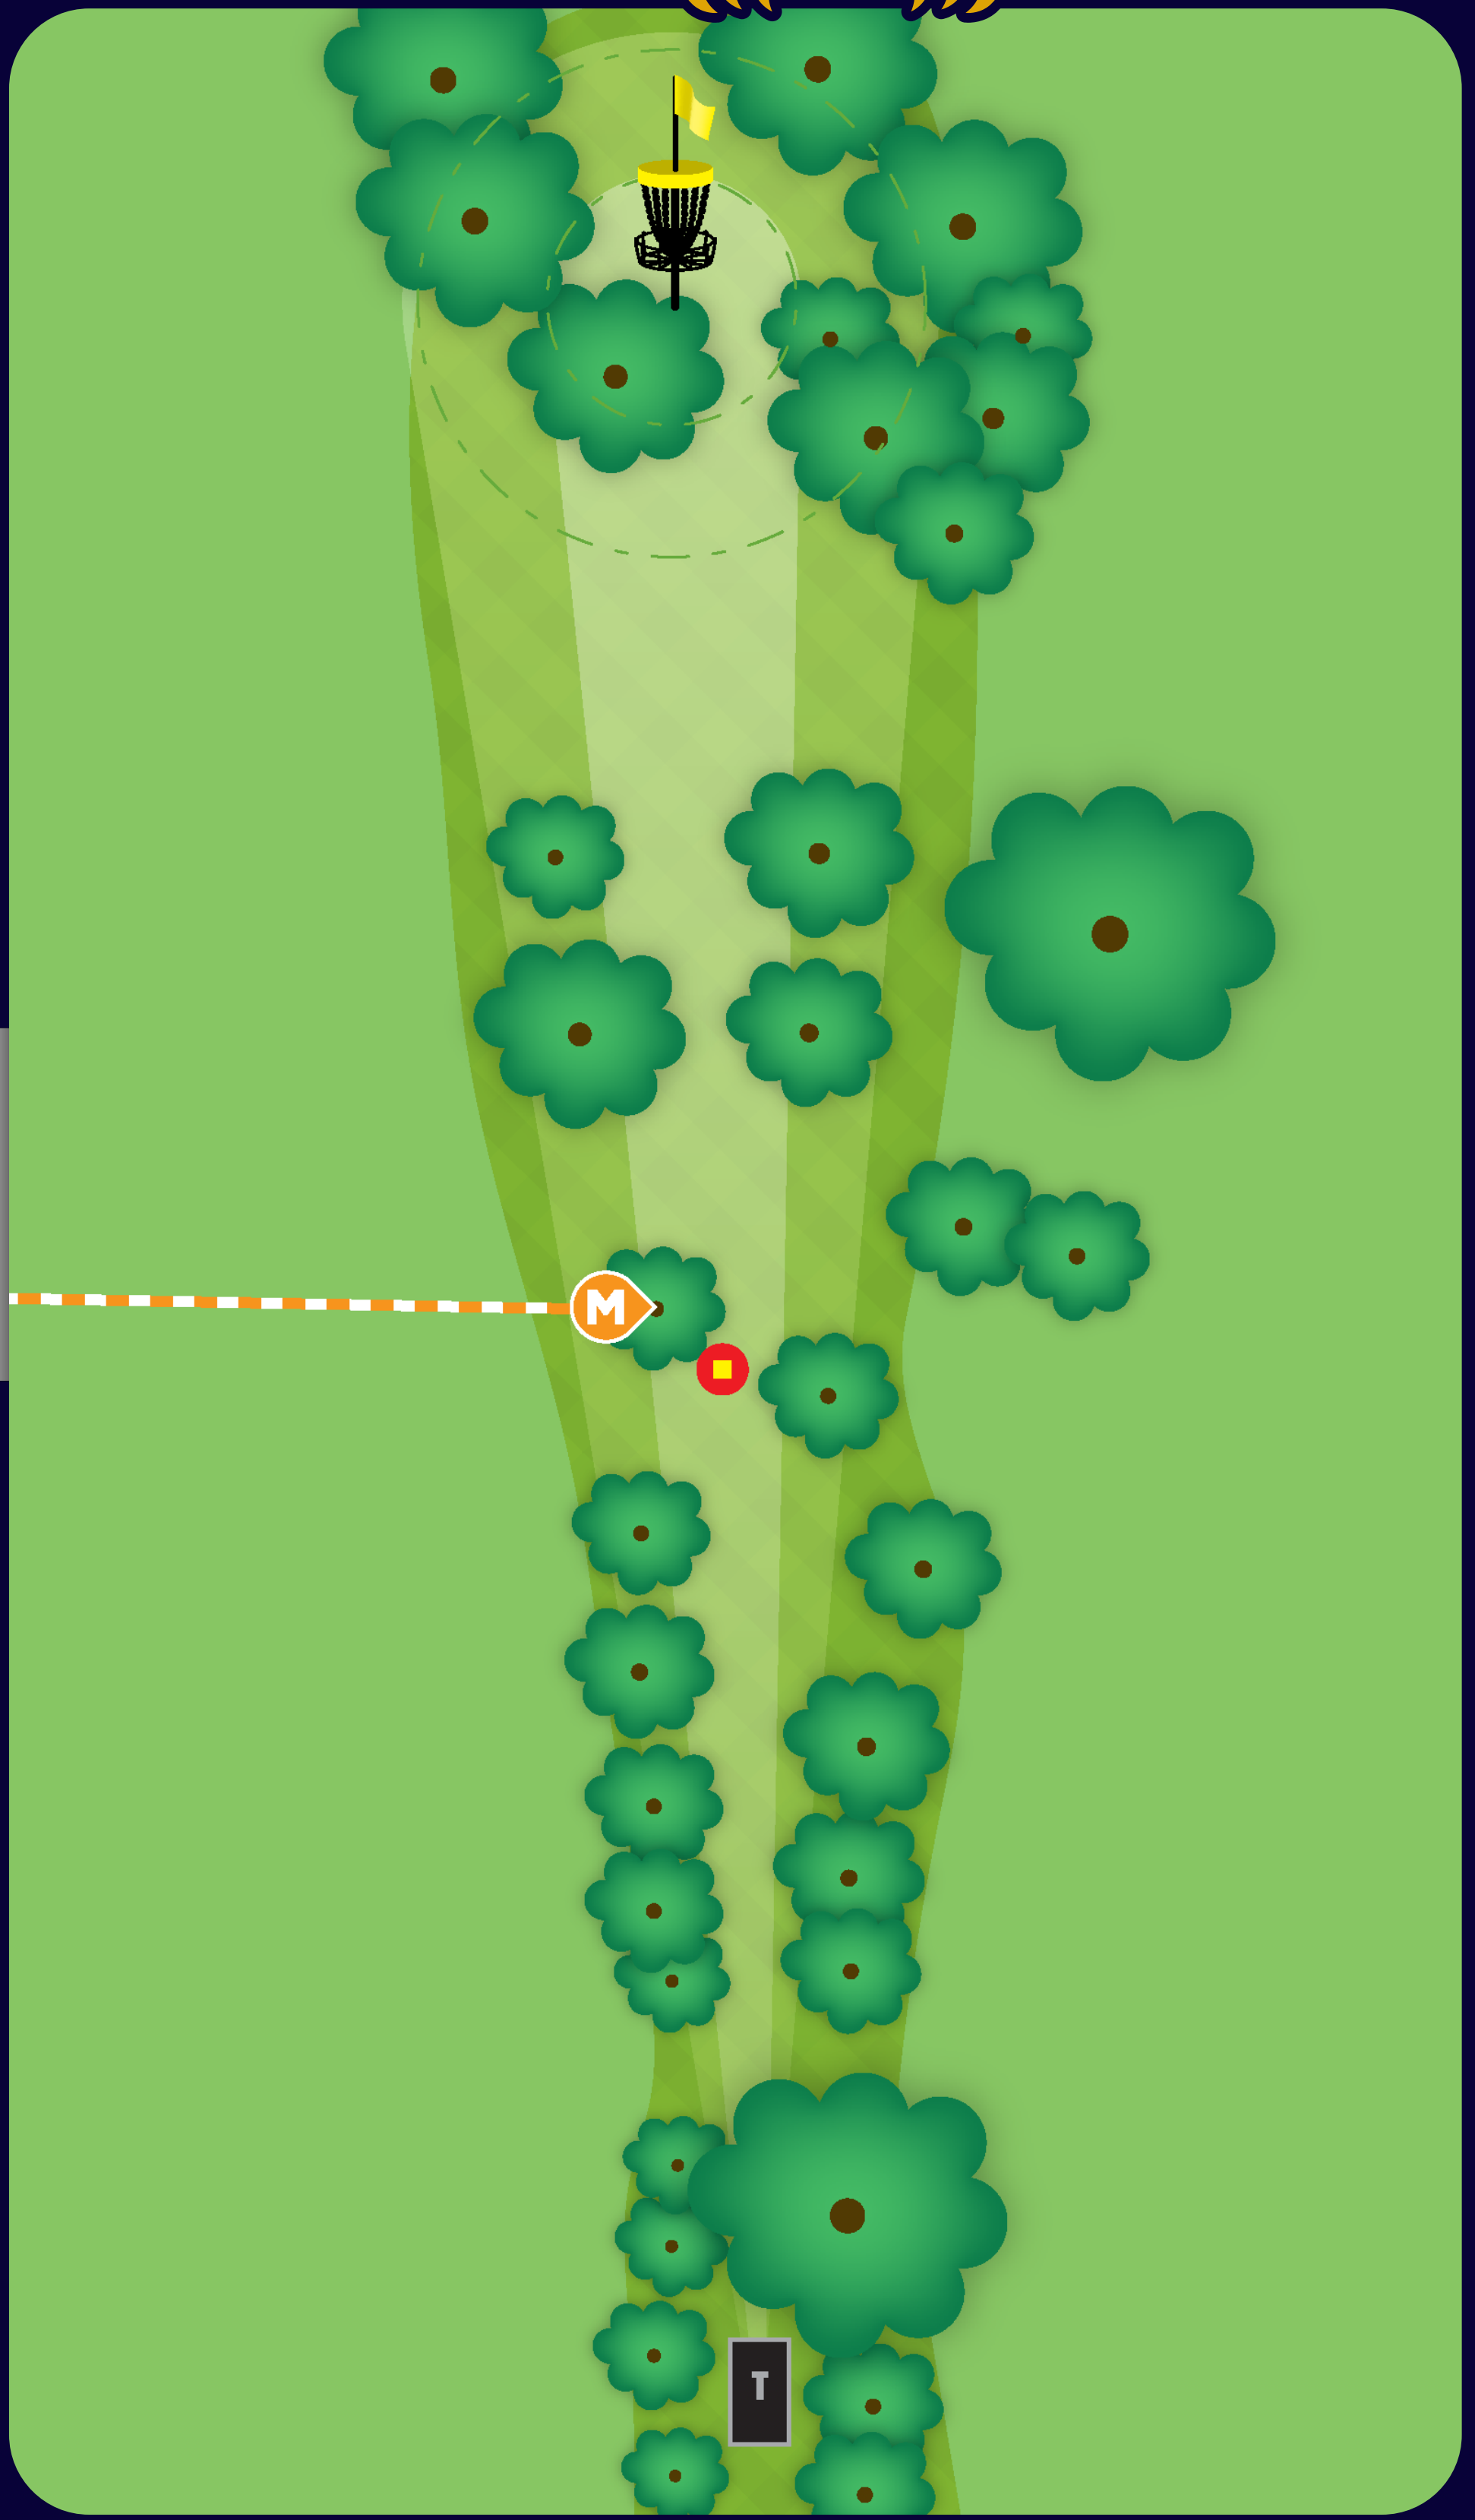

USDGC CADDIE GUIDE

2025 DRAFT

PDGA | MAJOR

WINTHROP ARENA

4

PAR

3

299 FEET
91 METERS

NORTH
CAROLINA

Mandatory (Rule 804.01) – Discs may not enter the restricted space to the left of marked tree in fairway.
Drop spot marked in fairway for missed mandatory.