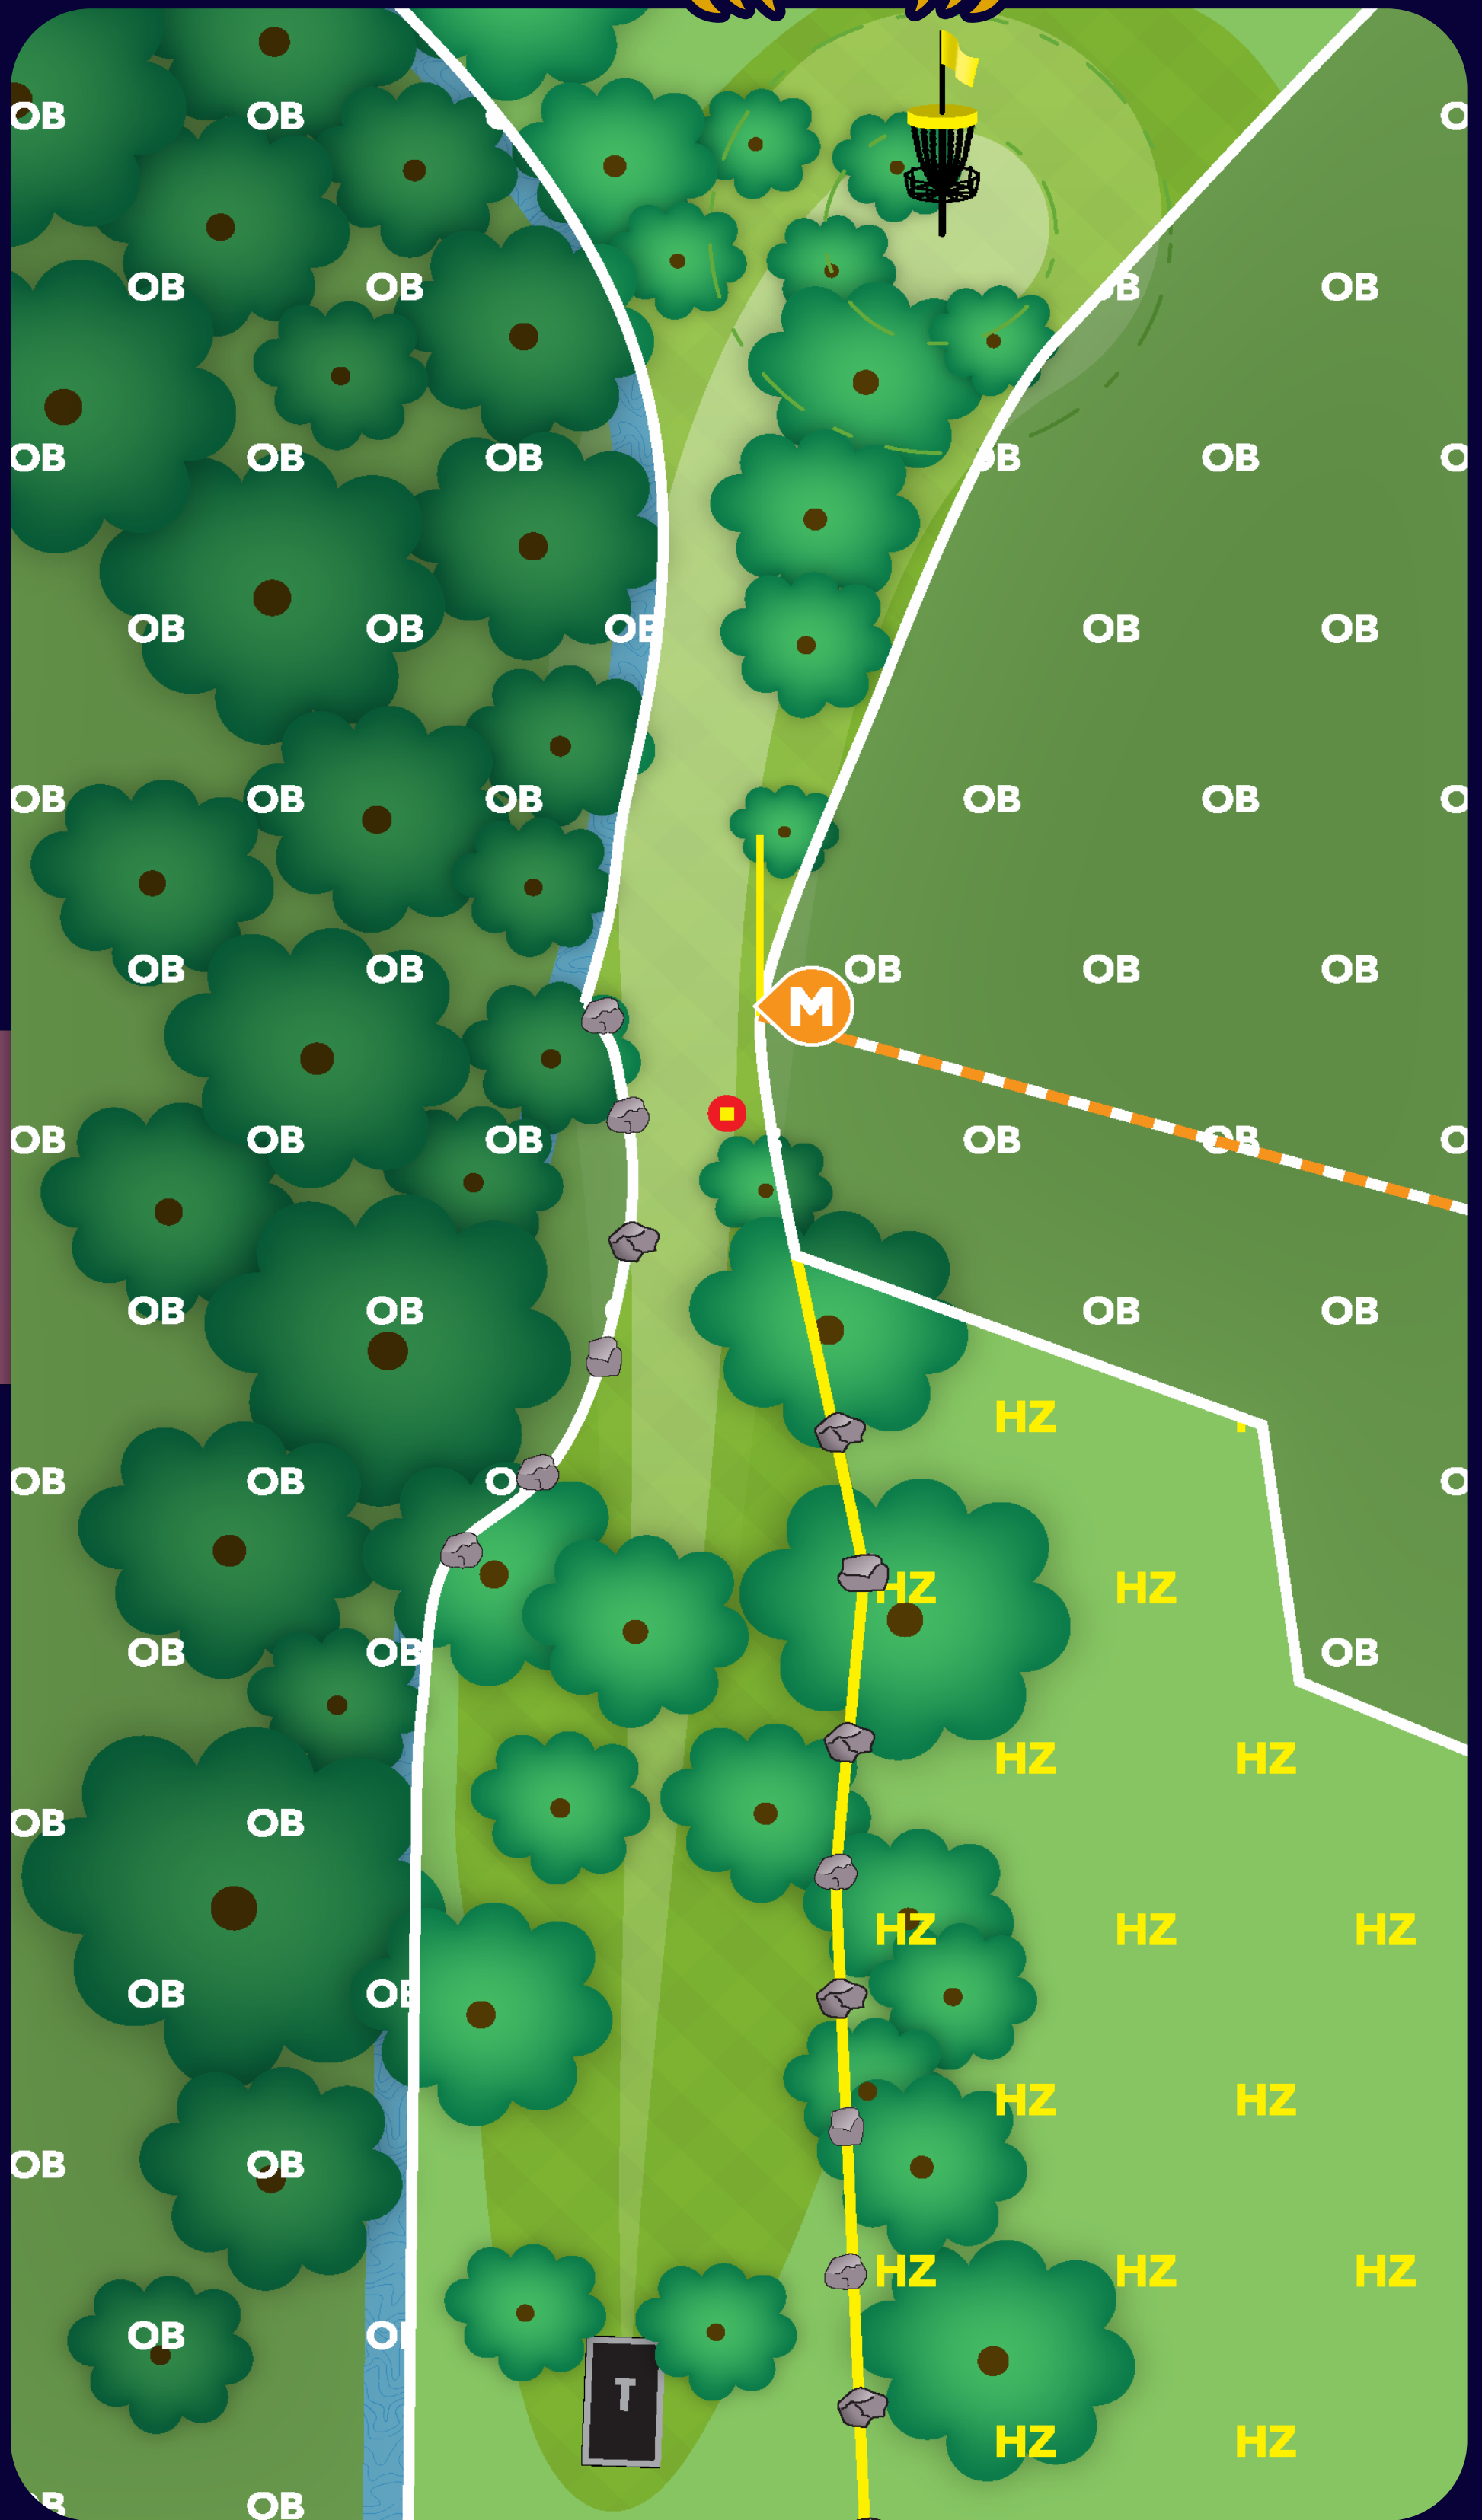

USDGC CADDIE GUIDE

2025 DRAFT

PDGA | MAJOR

WINTHROP ARENA

8

PAR

4/5

697 FEET
212 METERS

NEW
JERSEY

Out of Bounds (Rule 806.02) – Marked by WHITE line and fence left of fairway and marked by baseball fence and wall right of fairway.

Hazard (Rule 806.05) – Marked by YELLOW line right of fairway.

Mandatory (Rule 804.01) – Discs may not enter the restricted space to the right of mandatory marked by left field foul pole. Drop spot for missed mandatory marked in fairway.

Players may not enter baseball stadium or bullpens to retrieve discs.