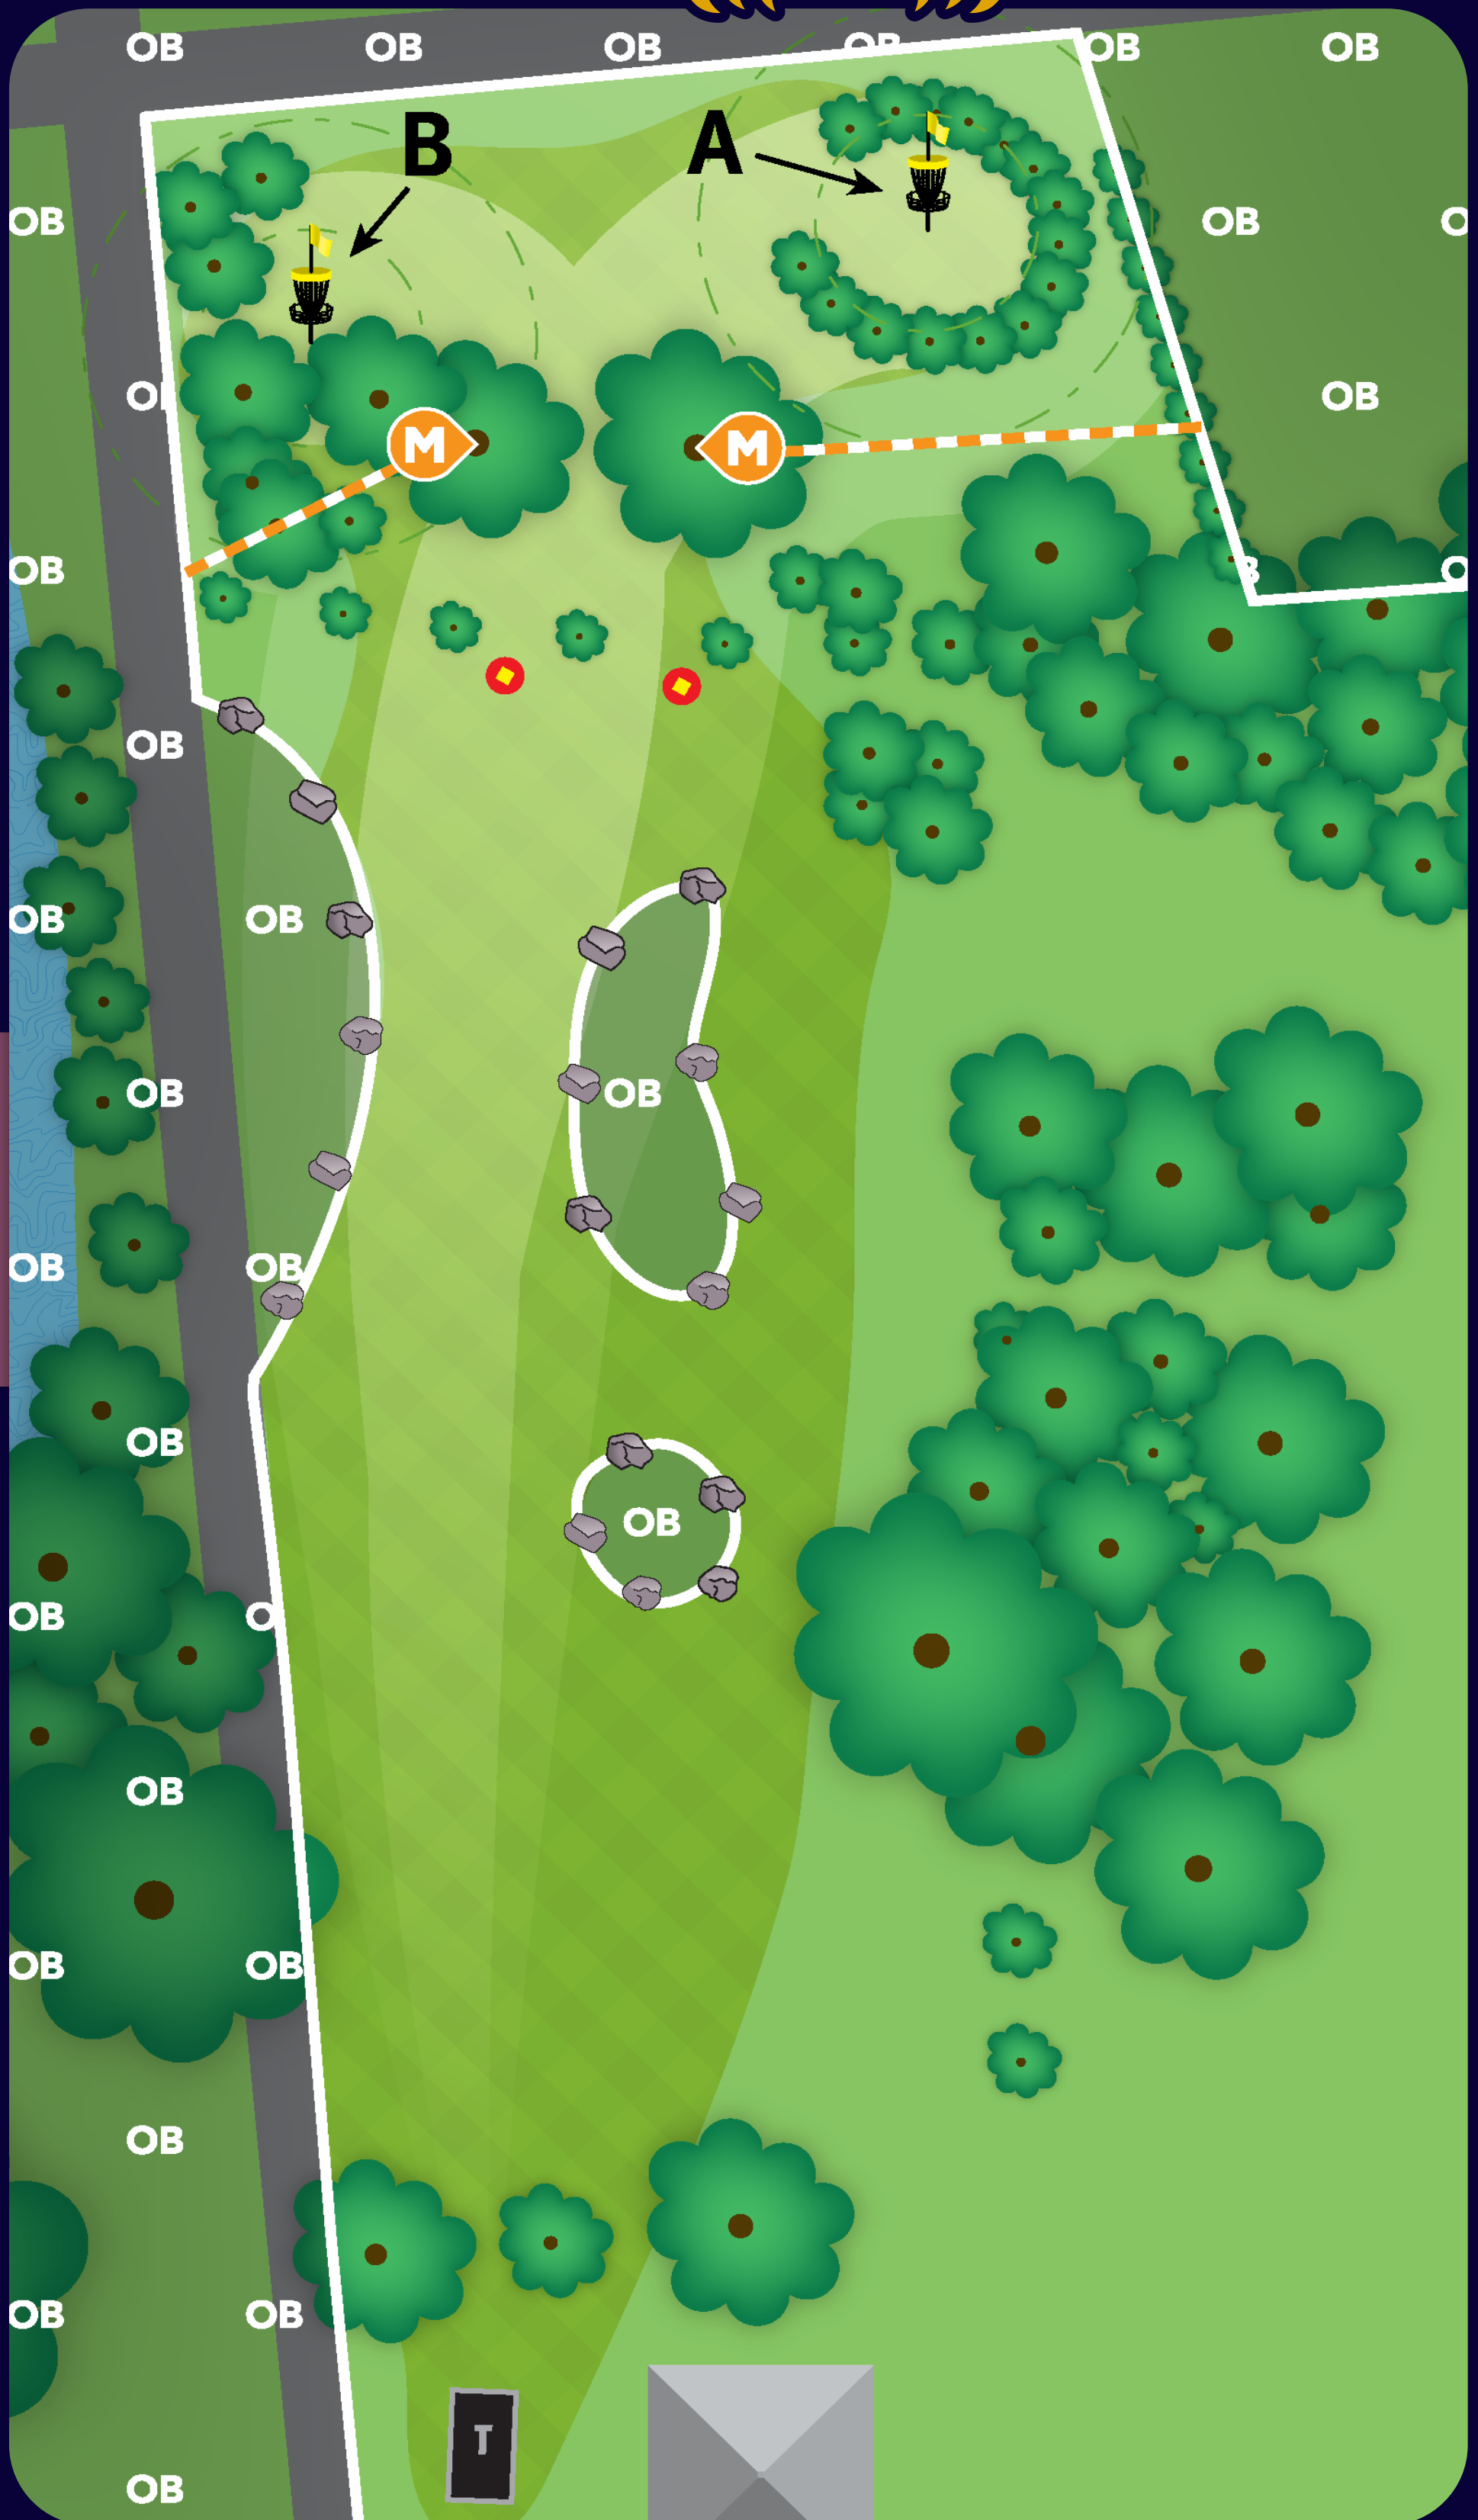

USDGC CADDIE GUIDE

2025 DRAFT

PDGA | MAJOR

WINTHROP ARENA

3

PAR

4/5

A 834 FEET

B 742 FEET

254/226 METERS

HAWAII

Out of Bounds (Rule 806.02) – Marked by WHITE line left, right, long, and surrounding rock islands in fairway.

Mandatory (Rule 804.01) – Discs may not enter the restricted space to the left and right of marked trees approaching the green. To complete either mandatory the disc must pass beneath some portion of the trees.

Drop Spots for either missed mandatory marked in fairway. Players may choose either drop spot for their next lie.